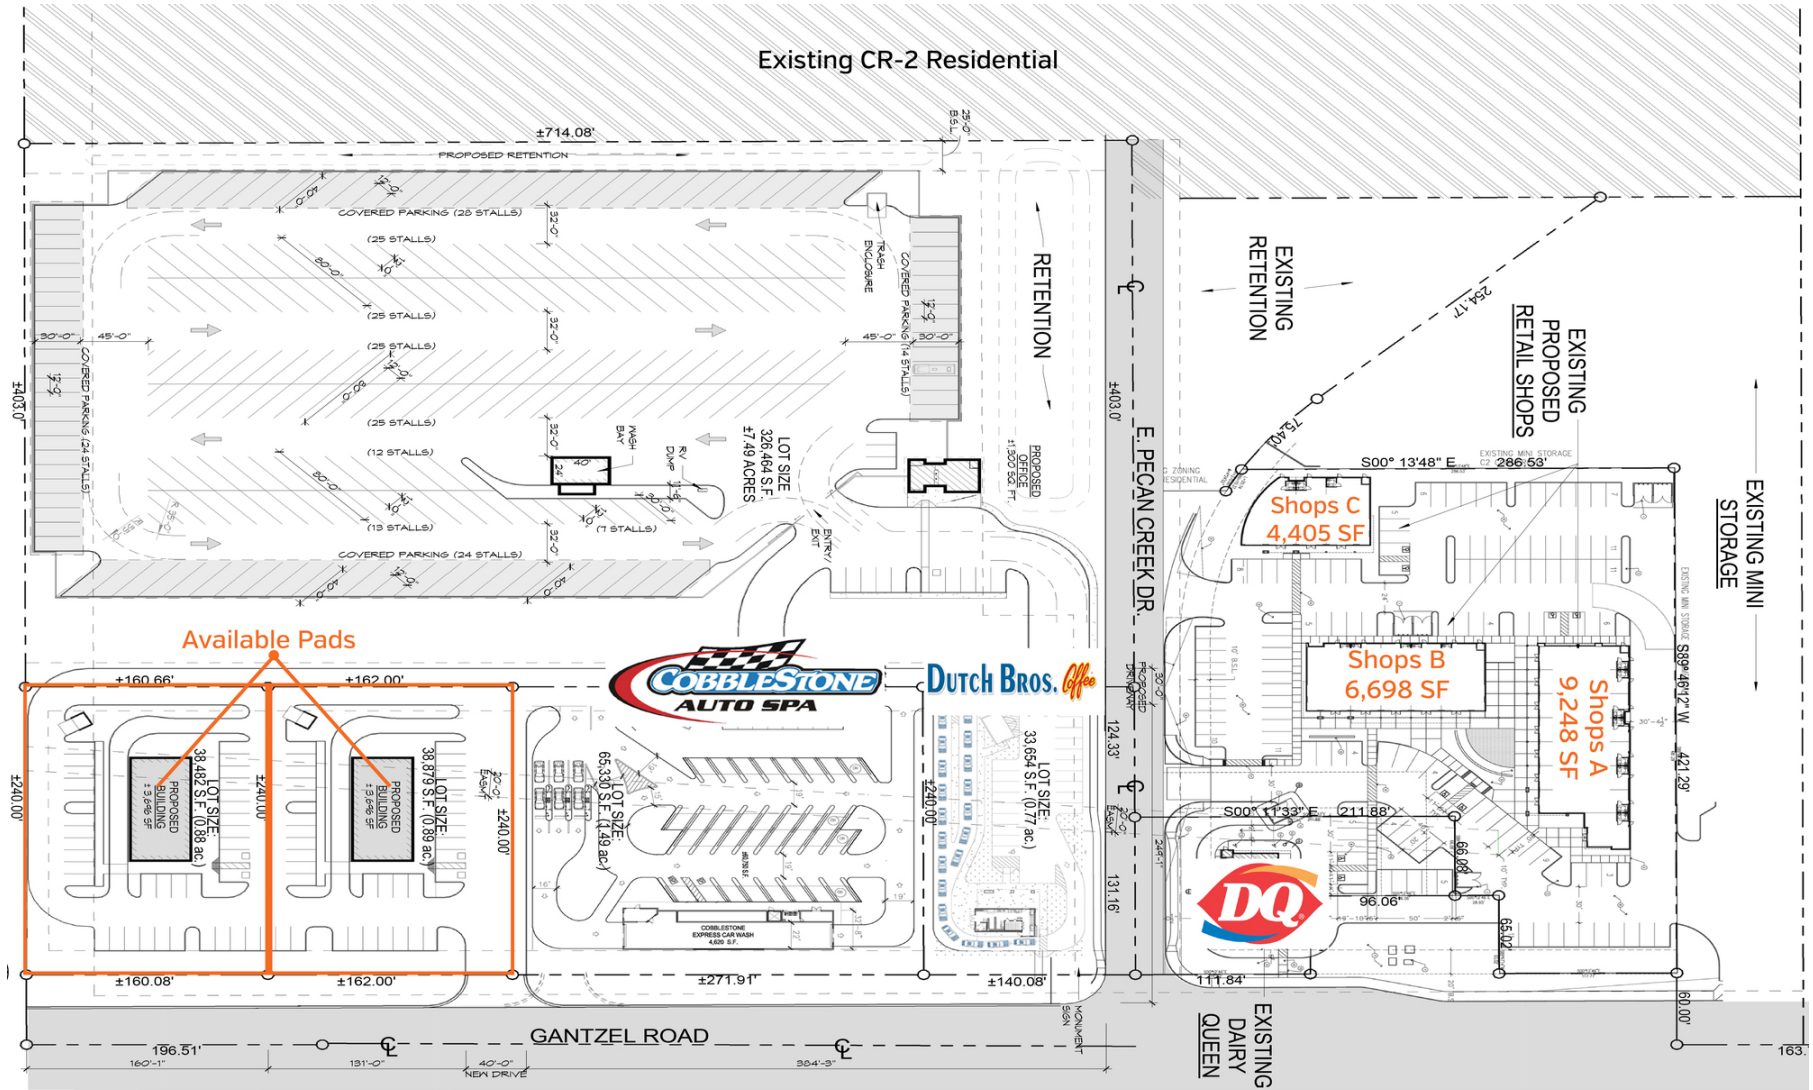

Gantzel Road

Pecan Creek Drive

Pecan Creek
(3,200 homes)

OPEN NOW:

COMING SOON:

Dutch Bros. *Coffee*

2 PADS AVAILABLE

DEVELOPMENT OPPORTUNITY

JOIN DAIRY QUEEN, DUTCH BROS & COBBLESTONE AUTO SPA

Gantzel Rd & Pecan Creek Drive
San Tan Valley, AZ

Rommie Mojahed
Director of Sales & Leasing
480.425.5534
rommie.mojahed@svn.com

Lindsey Dulle
Associate Advisor
480.425.5535
lindsey.dulle@svn.com

Site Plan

Traffic Funnel & Infrastructure

New Housing Developments