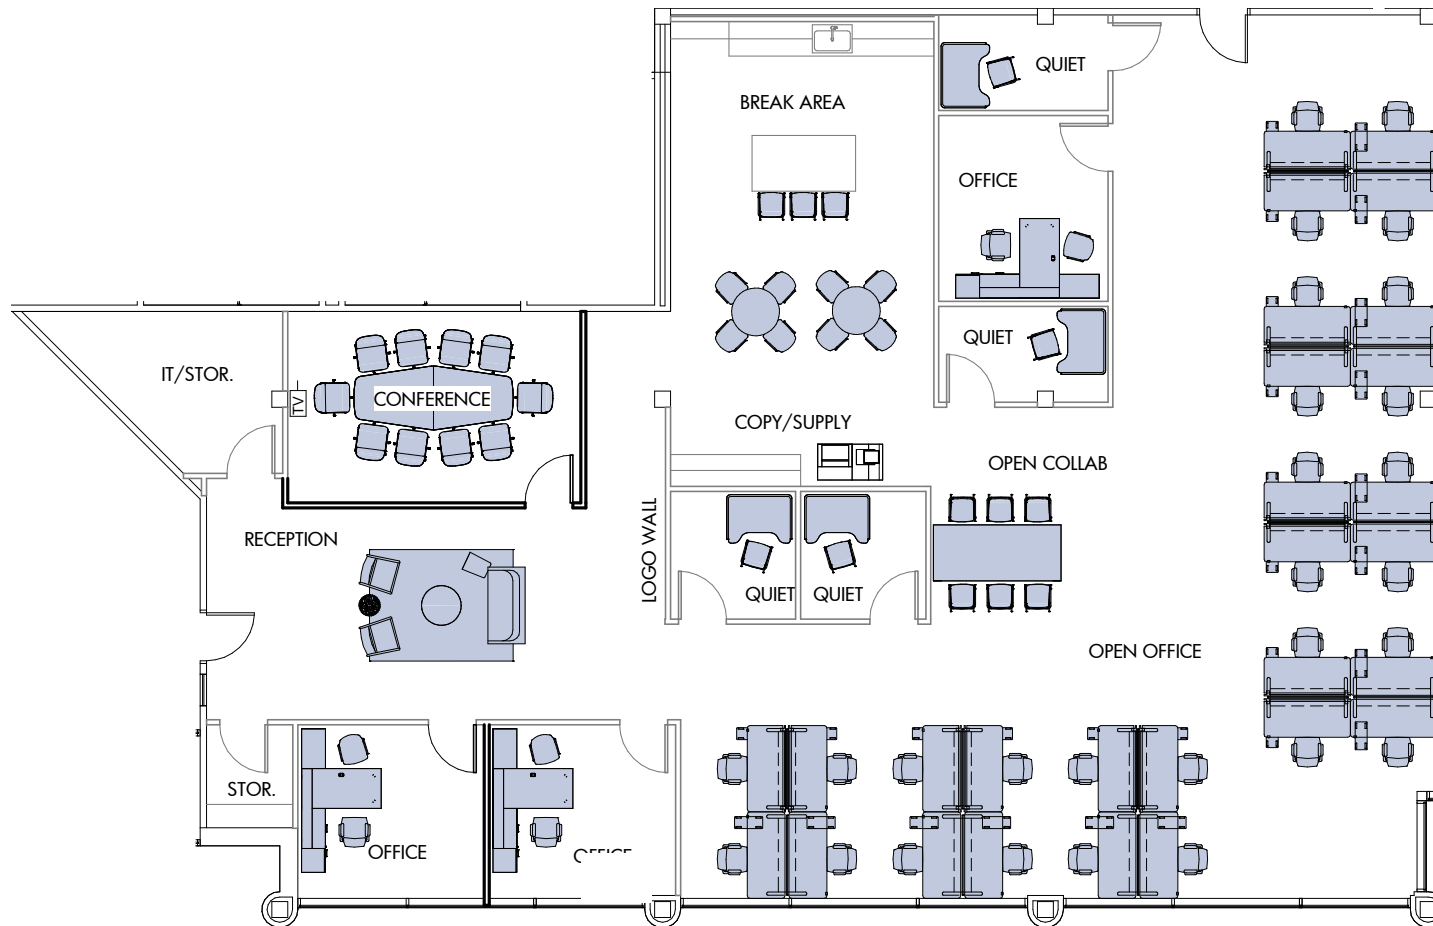

SIX FORKS CENTER III

4800 Six Forks Road | Raleigh

Suite 101 | 4,235 RSF

sample layout 1

Disclaimer: The above floor plan is not to scale. The available space shown is believed to be correct but is subject to change. Furniture not included.