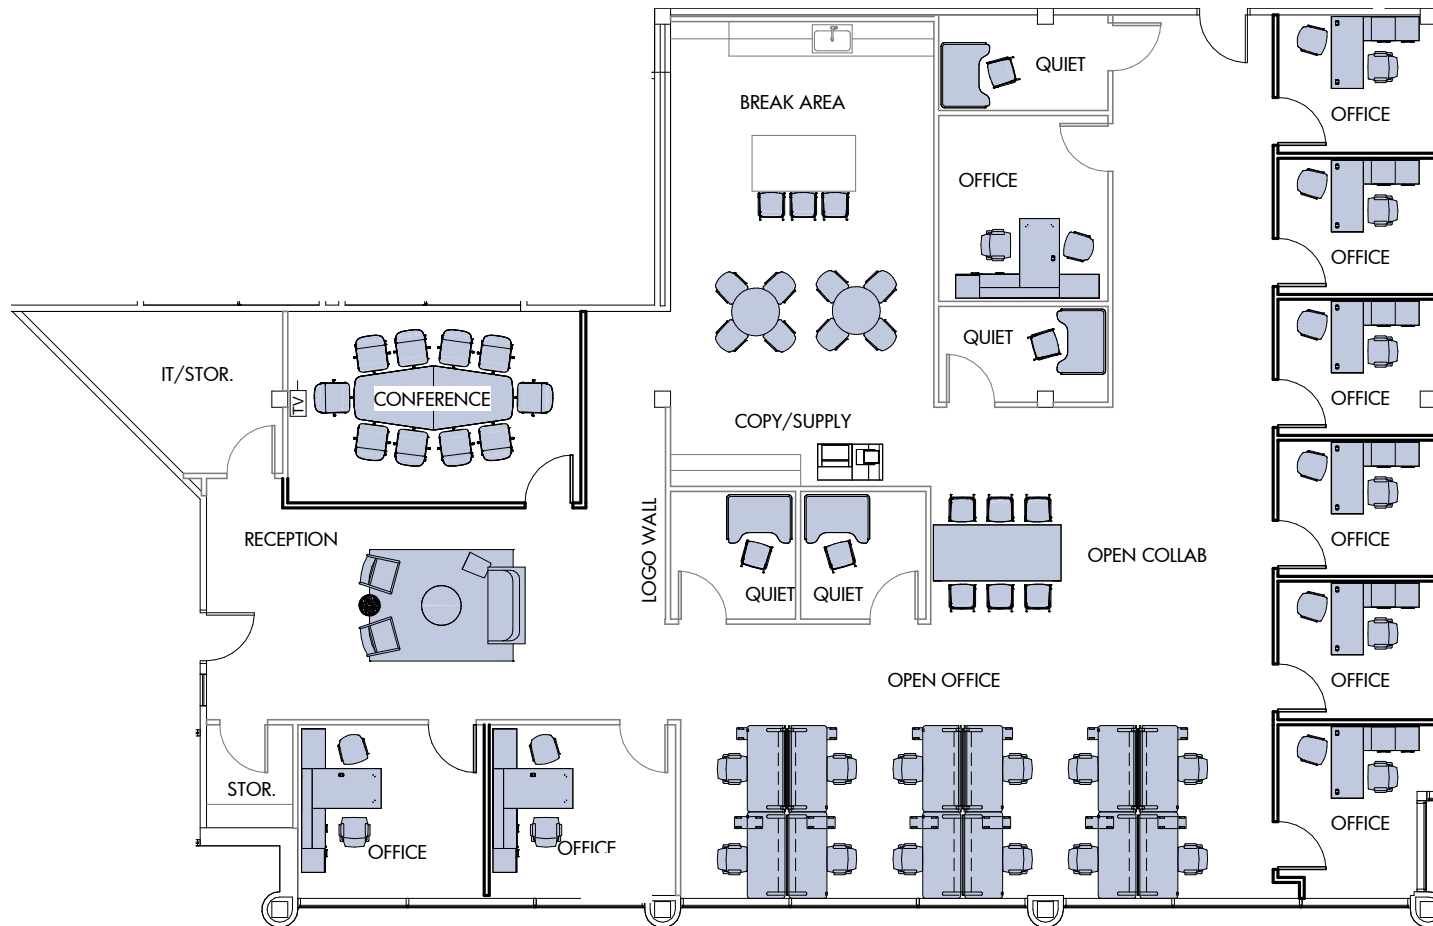

SIX FORKS CENTER III

4800 Six Forks Road | Raleigh

Suite 101 | 4,235 RSF

Disclaimer: The above floor plan is not to scale. The available space shown is believed to be correct but is subject to change. Furniture not included.

SIX FORKS CENTER III

4800 Six Forks Road | Raleigh

Suite 101 | 4,235 RSF

sample layout 2

Disclaimer: The above floor plan is not to scale. The available space shown is believed to be correct but is subject to change. Furniture not included.