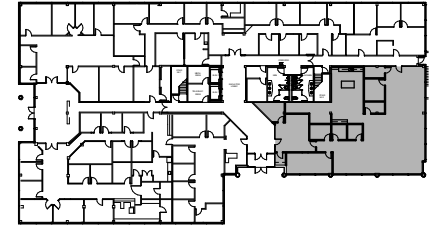

SIX FORKS CENTER III

4800 Six Forks Road | Raleigh

Suite 101 | 4,235 RSF

Disclaimer: The above floor plan is not to scale. The available space shown is believed to be correct but is subject to change. Furniture not included.