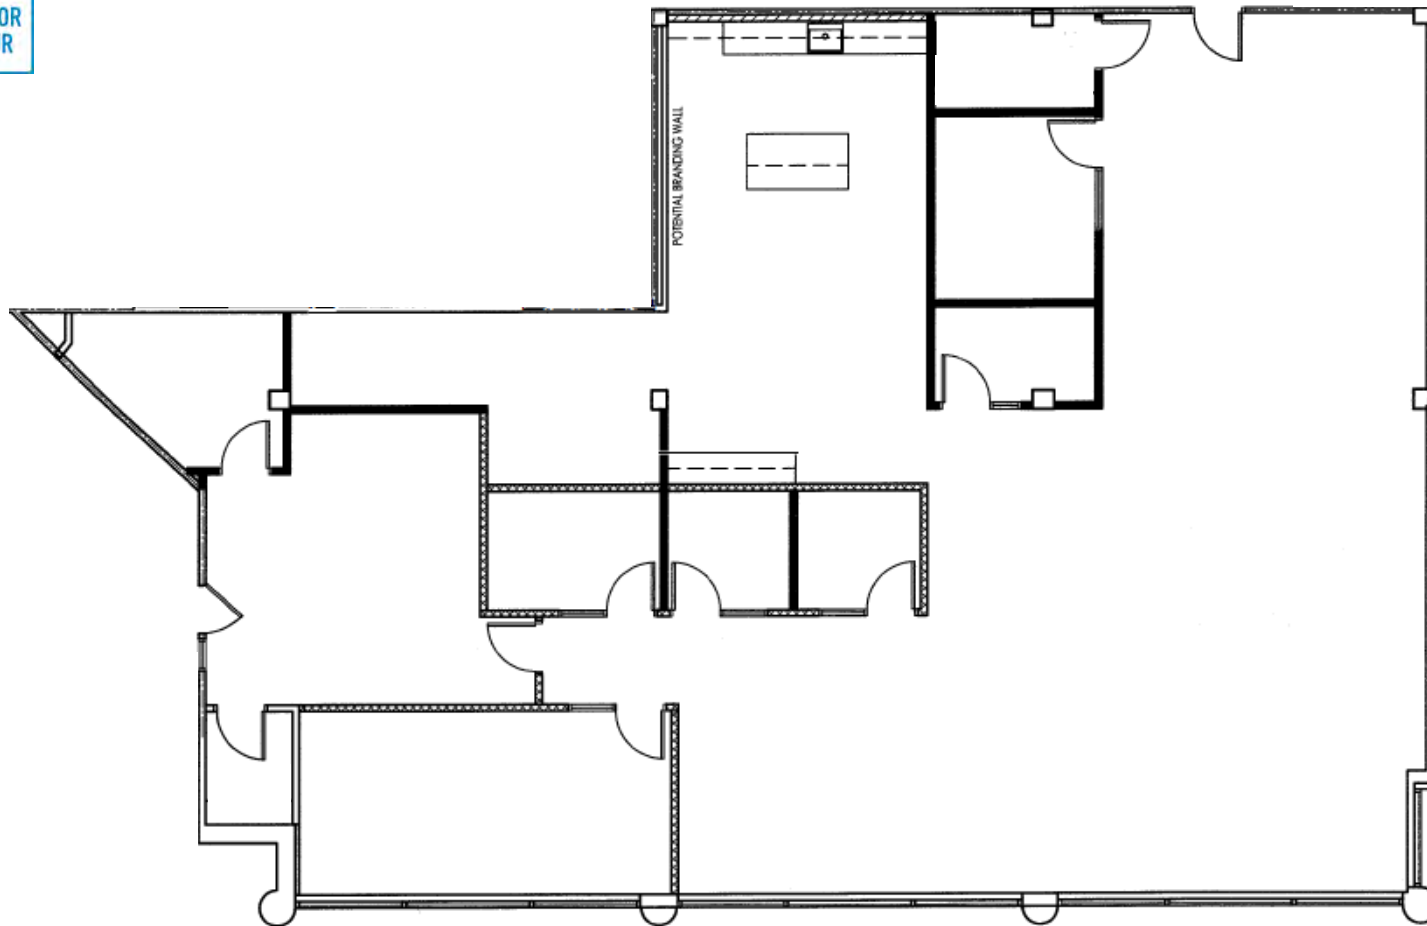

SIX FORKS CENTER III

4800 Six Forks Road | Raleigh

Suite 101 | 4,235 RSF

Disclaimer: The above floor plan is not to scale. The available space shown is believed to be correct but is subject to change. Furniture not included.