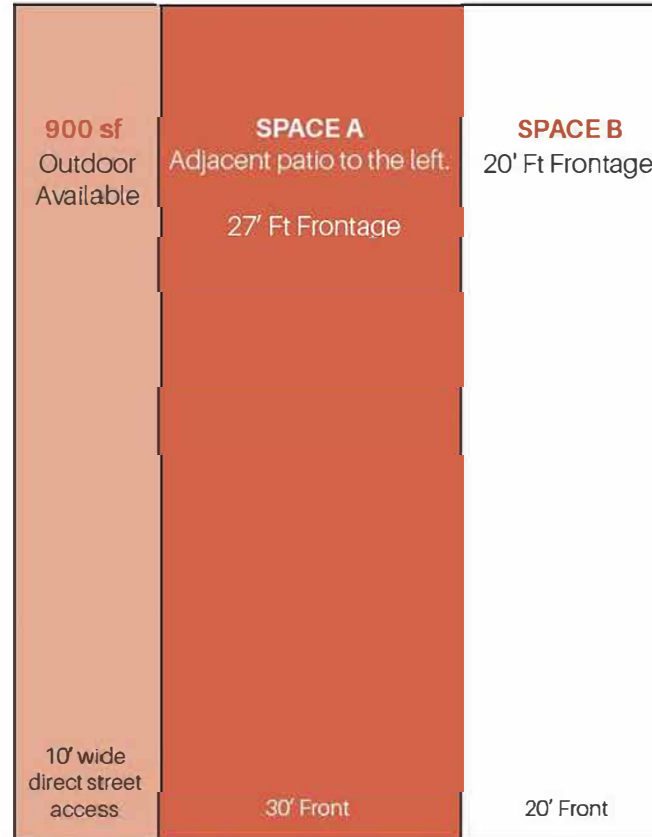

111- 115 North 5th St

BETWEEN BEDFORD AVE AND BERRY. ST | WILLIAMSBURG

SPACE A 2, 300SF + 900 SF Patio

SPACE B 1,600 SF

TOTAL 3, 900 SF

FRONTAGE

60' on North 5th

ASKING RENT

Upon Request

COMMENTS

- All uses considered
- Can be vented for cooking use
- Ownership will provide significant TI/Cash Allowance.
- Ownership will offer free time for build out.
- Term is flexible

NEIGHBORS:

Blue Bottle Coffee
Madewell
Gant
Lululemon
Toby's Estate
Le Labo
Rituals
J. Crew
Levi's
Scotch & Soda

YHR
94 3rd Ave, Suite 201
New York, NY 10003
(347) 552 2440
mgmreny.com

YAKOV HERSHOWITZ
YAKOV@YHREAL.COM
(347) 552 2440

CONTACT OUR BROKER(S)
FOR MORE INFORMATION