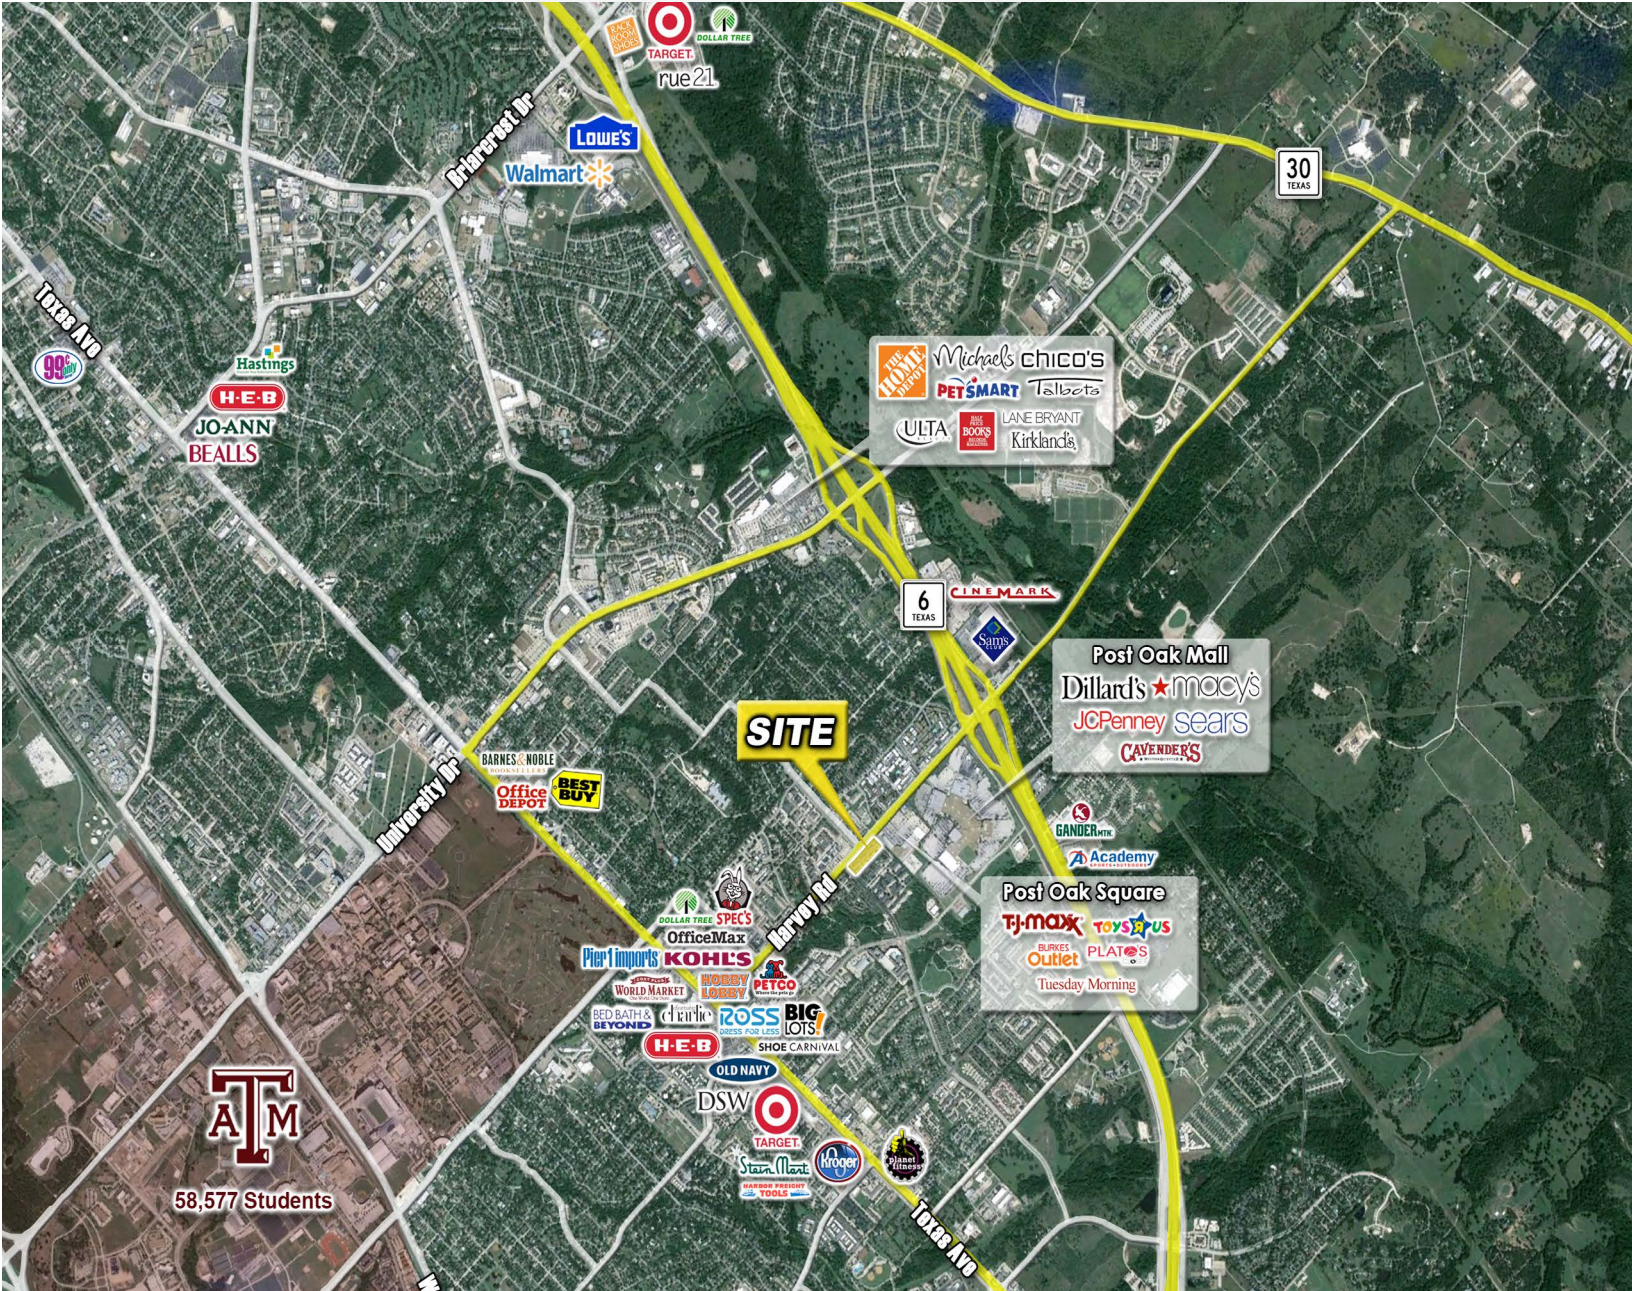

SITE DESCRIPTION

- Located on Harvey Rd, just southwest of Highway 6 in College Station, Texas
- Less than three miles from Texas A&M University
- One block away from Sorority Row
- Adjacent to Post Oak Mall
- Excellent visibility

1 mile: **\$37,688**
 3 mile: **\$49,751**
 5 mile: **\$56,026**

TRAFFIC COUNTS

Highway 6: **77,790 VPD**
 Harvey Rd: **19,091 VPD**
 (TXDOT 2014)

Post Oak Village Shopping Center

Harvey Road

ATM
 58,577 Students

SITE

THE HOME DEPOT
 Michaels chico's
 PETSMART Talbots
 ULTA
 LANE BRYANT
 Kirkland's

Post Oak Mall
 Dillard's macy's
 JCPenney sears
 CAVENDER'S

Post Oak Square
 TJ-maxx TOYS R US
 BURKES Outlet PLATON'S
 Tuesday Morning

Office DEPOT
 BEST BUY
 BARNES & NOBLE
 DOLLAR TREE
 OfficeMax
 KOHL'S
 PETCO
 HEB
 OLD NAVY
 DSW
 TARGET
 StarMart
 Kroger
 Planet Fitness

POST OAK VILLAGE