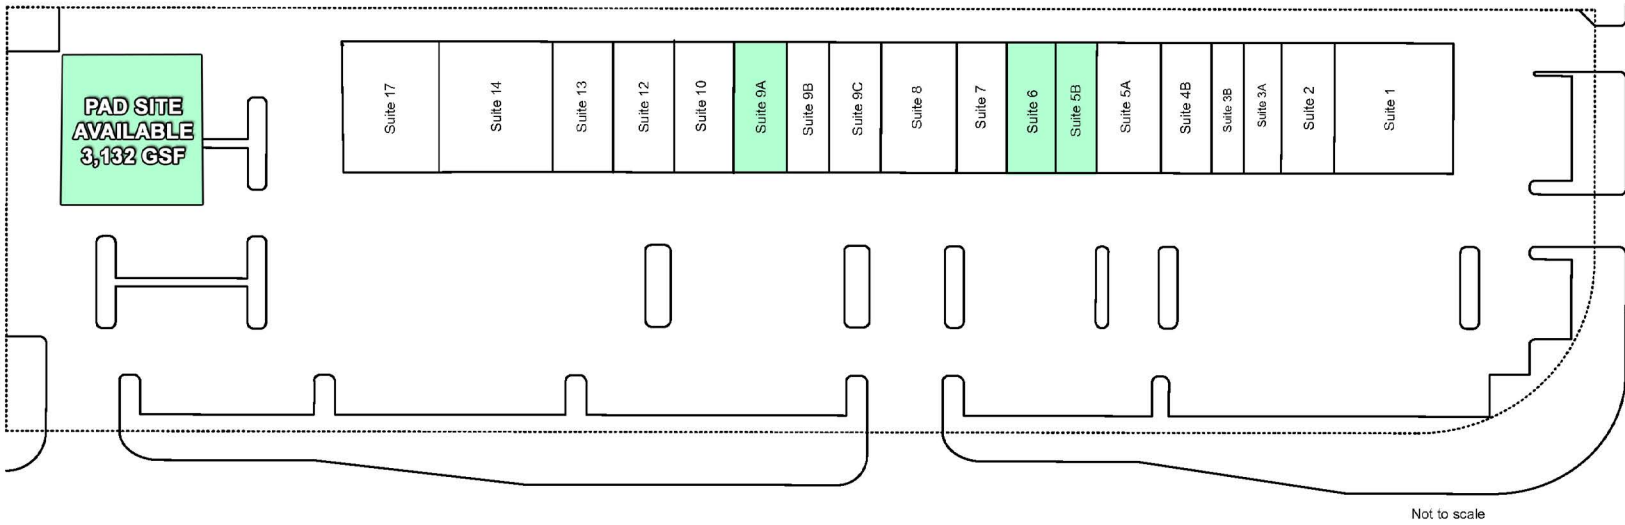

1 mile: **\$37,688**
 3 mile: **\$49,751**
 5 mile: **\$56,026**

TRAFFIC COUNTS

Highway 6: **77,790 VPD**
 Harvey Rd: **19,091 VPD**
 (TXDOT 2014)

Post Oak Village Shopping Center

Harvey Road

ATM
 58,577 Students