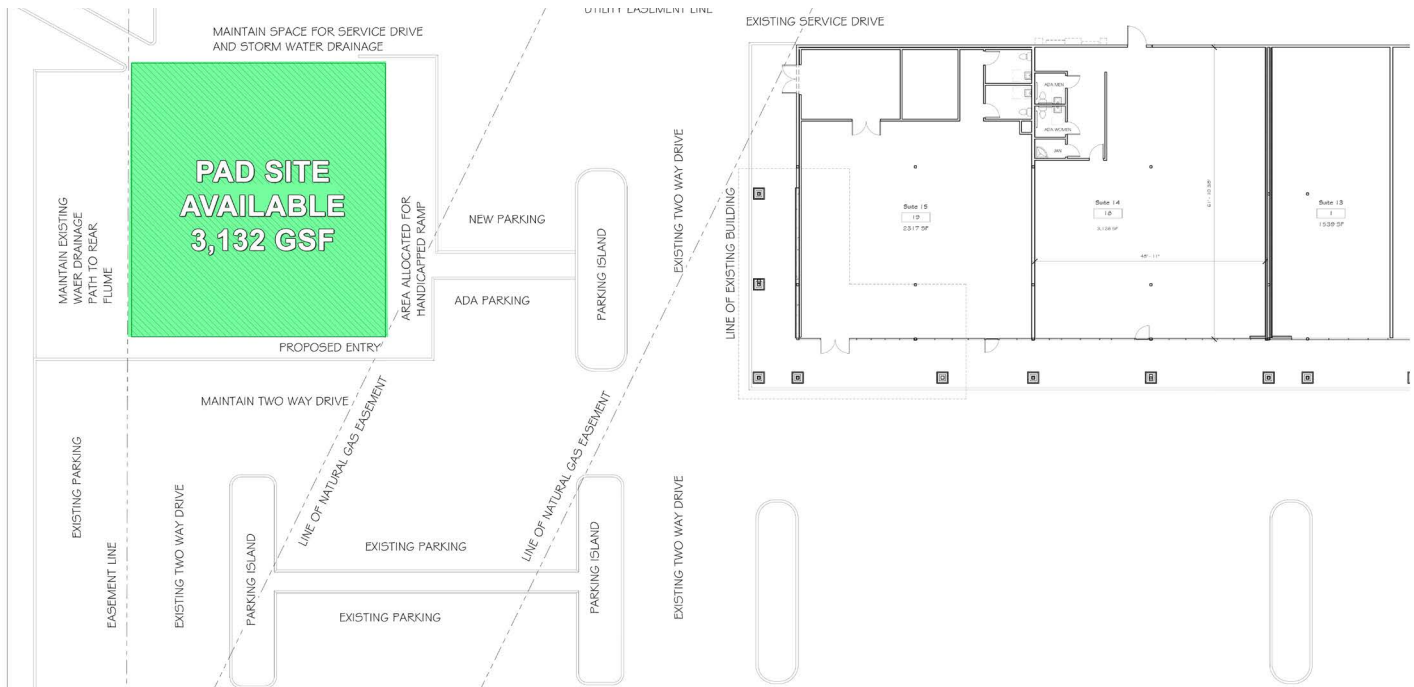

1 mile: **\$37,688**
 3 mile: **\$49,751**
 5 mile: **\$56,026**

TRAFFIC COUNTS

Highway 6: **77,790 VPD**
 Harvey Rd: **19,091 VPD**
 (TXDOT 2014)

Post Oak Village Shopping Center

Harvey Road

ATM
 58,577 Students