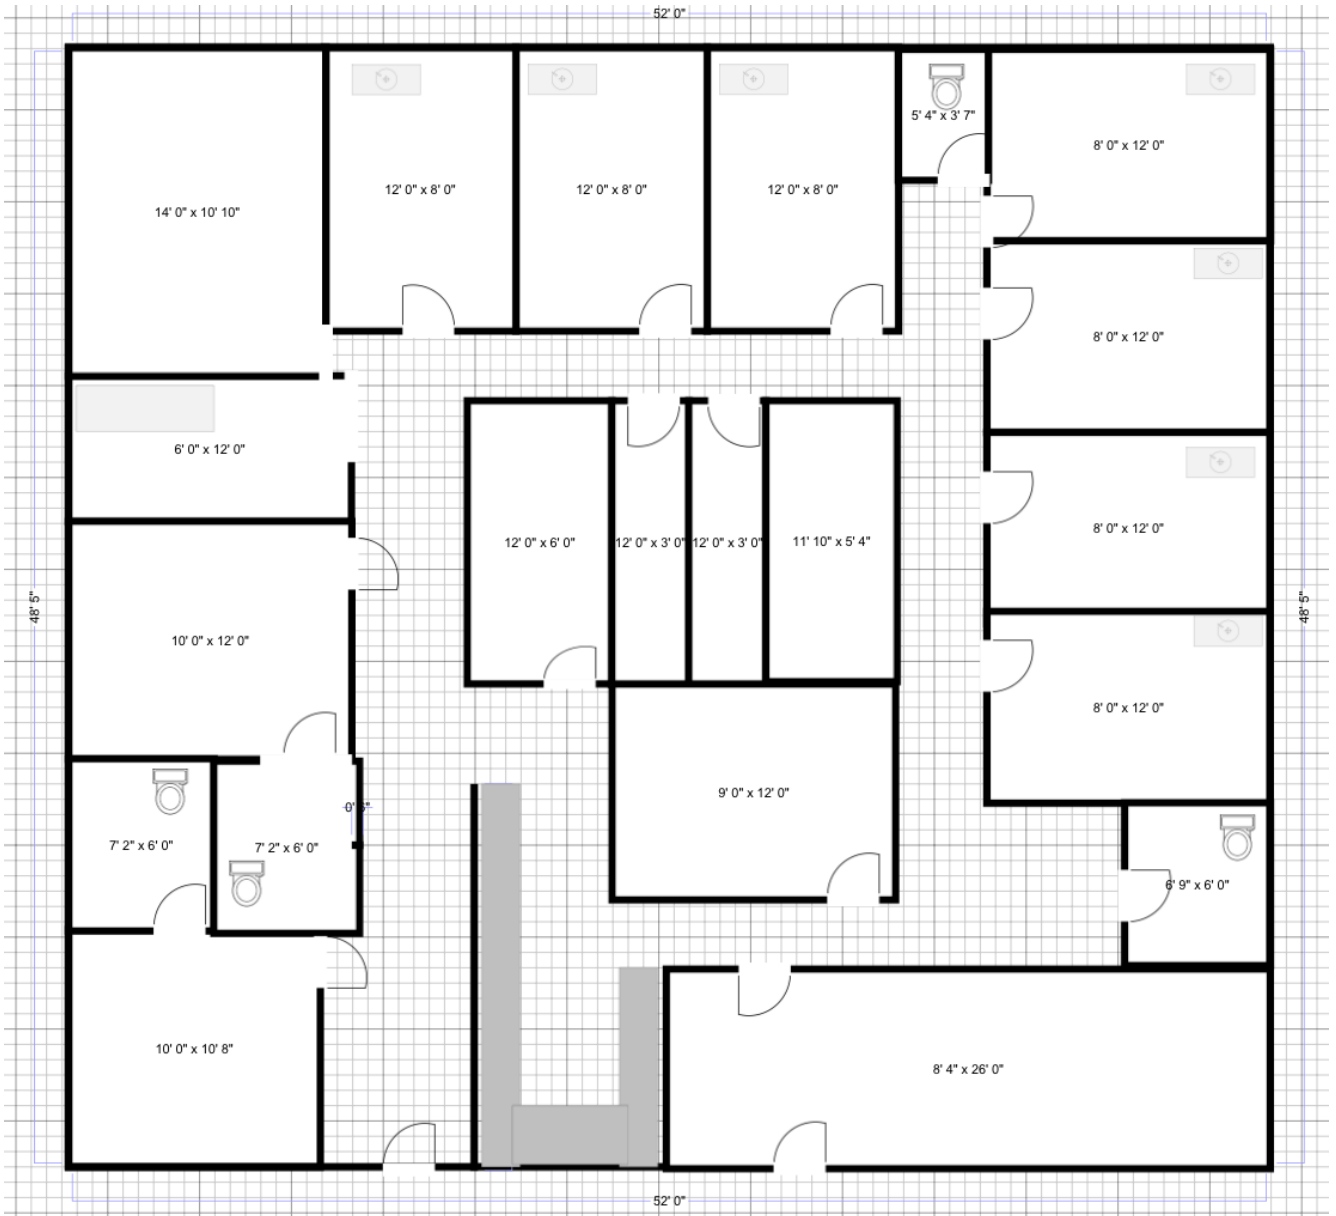

Suites 203 and 204
9000 SW 152nd Street
Palmetto Bay, FL

this is for illustration purposes only and not to be deemed accurate or reliable.