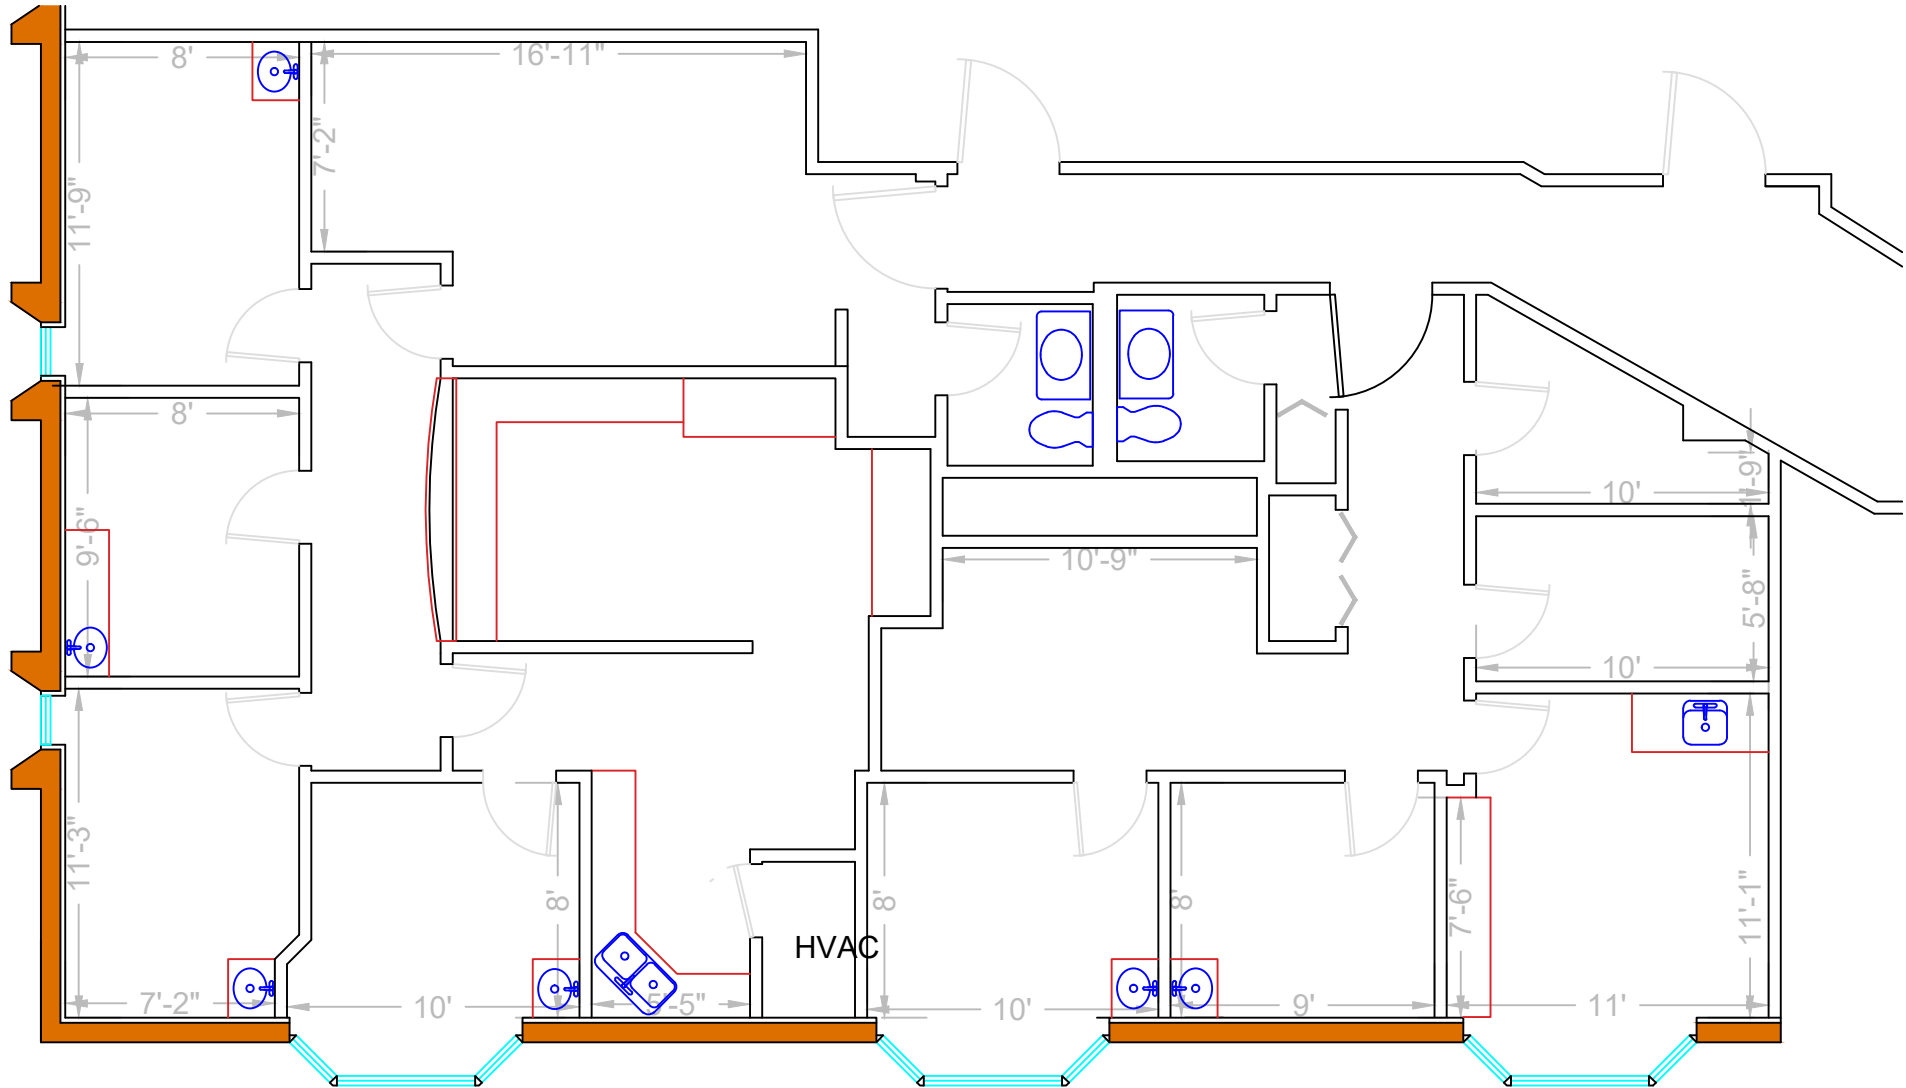

The Office Park of Palatine

600 N North Ct., Suite 200
2,170 Rentable Square Feet

PO Box 1189
Palatine, IL 60078

MOATS
OFFICE PROPERTIES

Office: 847-359-2121
Cell: 847-630-1700