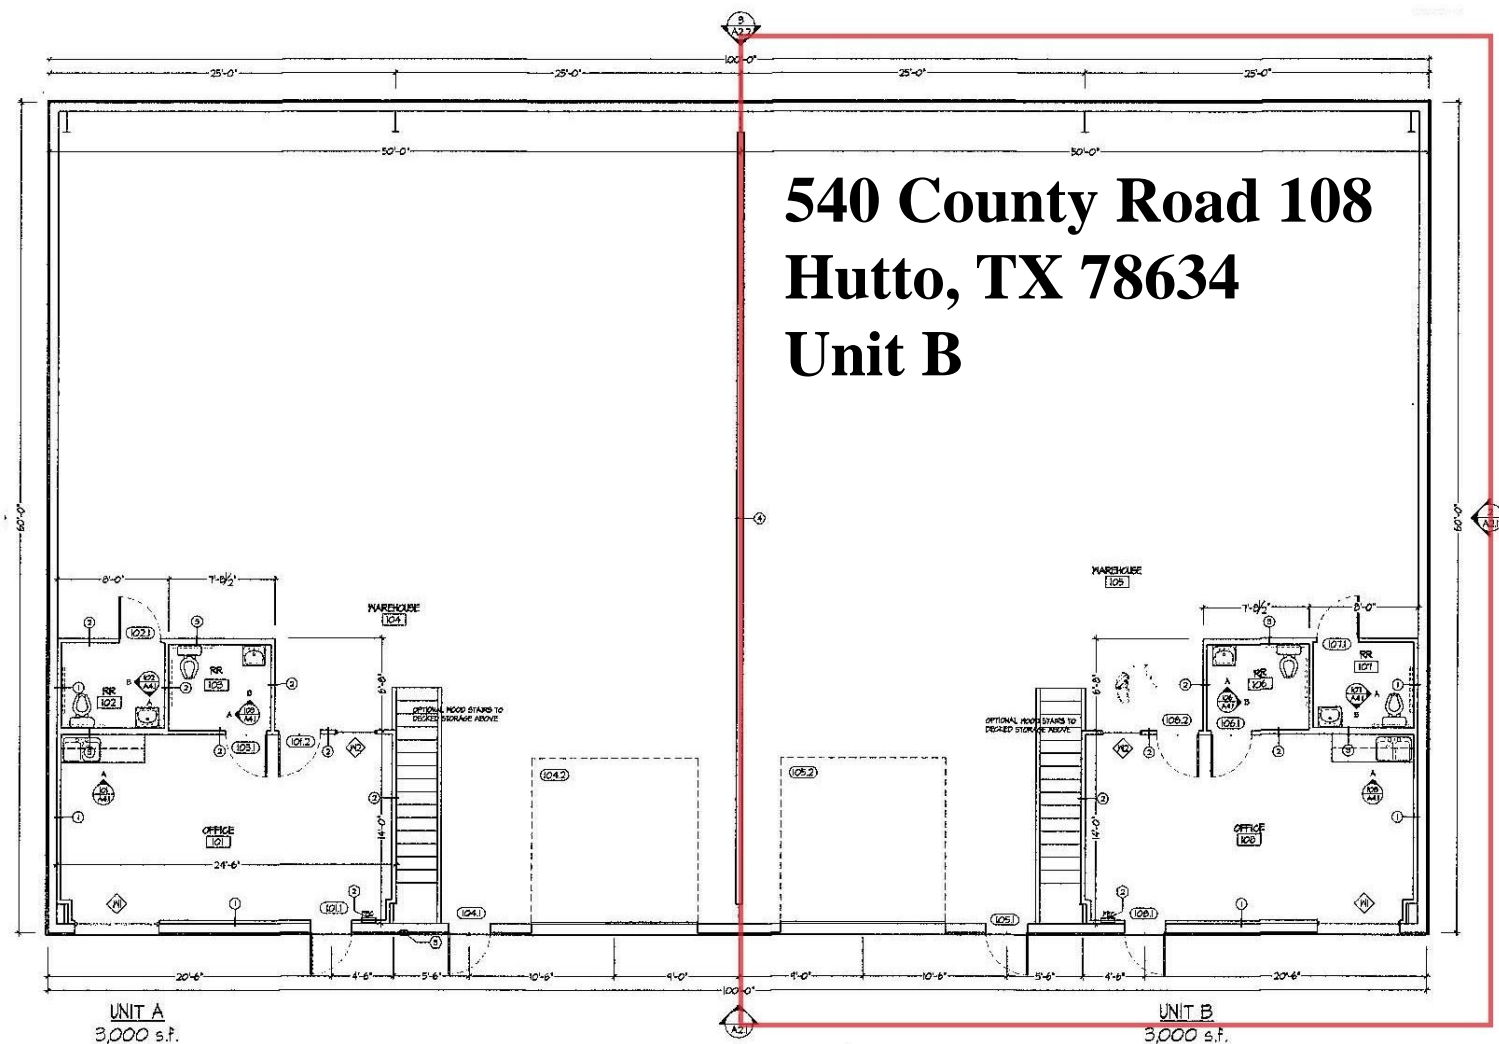

Epperson Realty Group, LLC

Betty Epperson | P: 512.630.7290

E: BettyEpperson@EppersonRealtyGroup.com