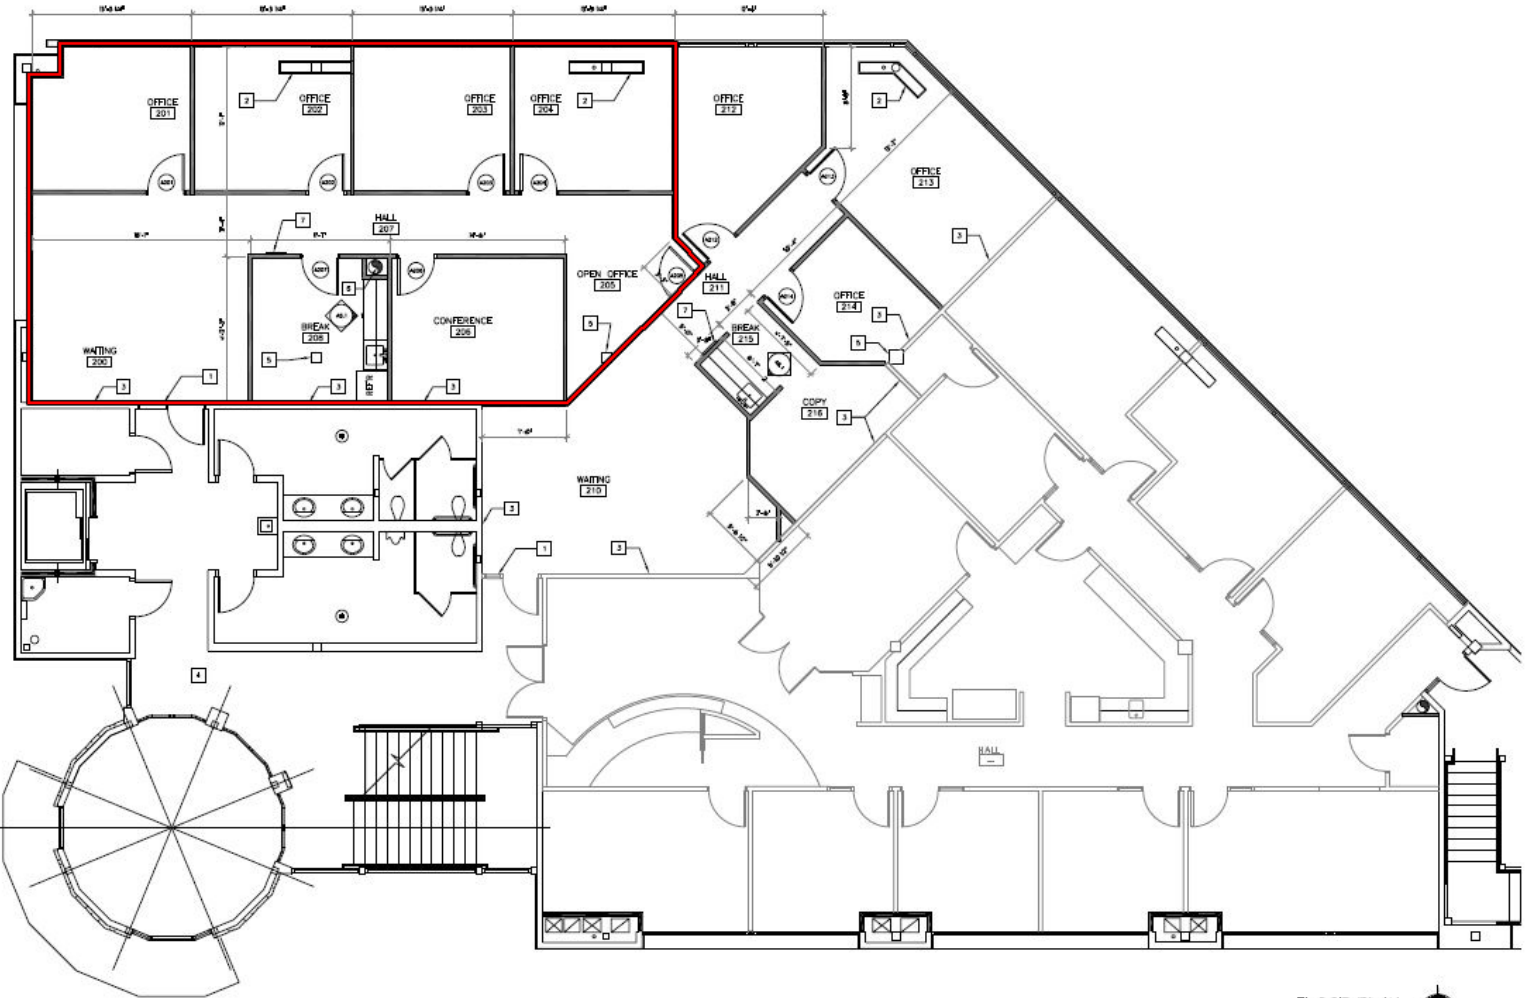

MARK BOTTLES
REAL ESTATE SERVICES

Parkstone Pointe Building Office Space For Lease

1880 S Cobalt Point Way

Meridian, Idaho 83642

PROPERTY INFORMATION:

| | |
|-------------------------|---|
| Location: | Overland Rd, S on S Silverstone Way or S Jade Ave |
| Year Built: | 2005 |
| Building Size: | ± 18,380 SF |
| Space Available: | Ste 220: 1,913 SF |
| Lease Rate: | \$22.00/SF FSEJ |
| Available: | January 14, 2020 |

1880 S Cobalt Point Way

Meridian, Idaho 83642

Floor Plan:

FLOOR PLAN
DATE: 11/11/11

RON CROOKS

Cell: (208) 800-2344
Office: (208) 947-1076
ronc@markbottles.com

839 S. Bridgeway Place
Eagle, Idaho
P(208) 377-5700 F(208) 377-0035
www.markbottles.com