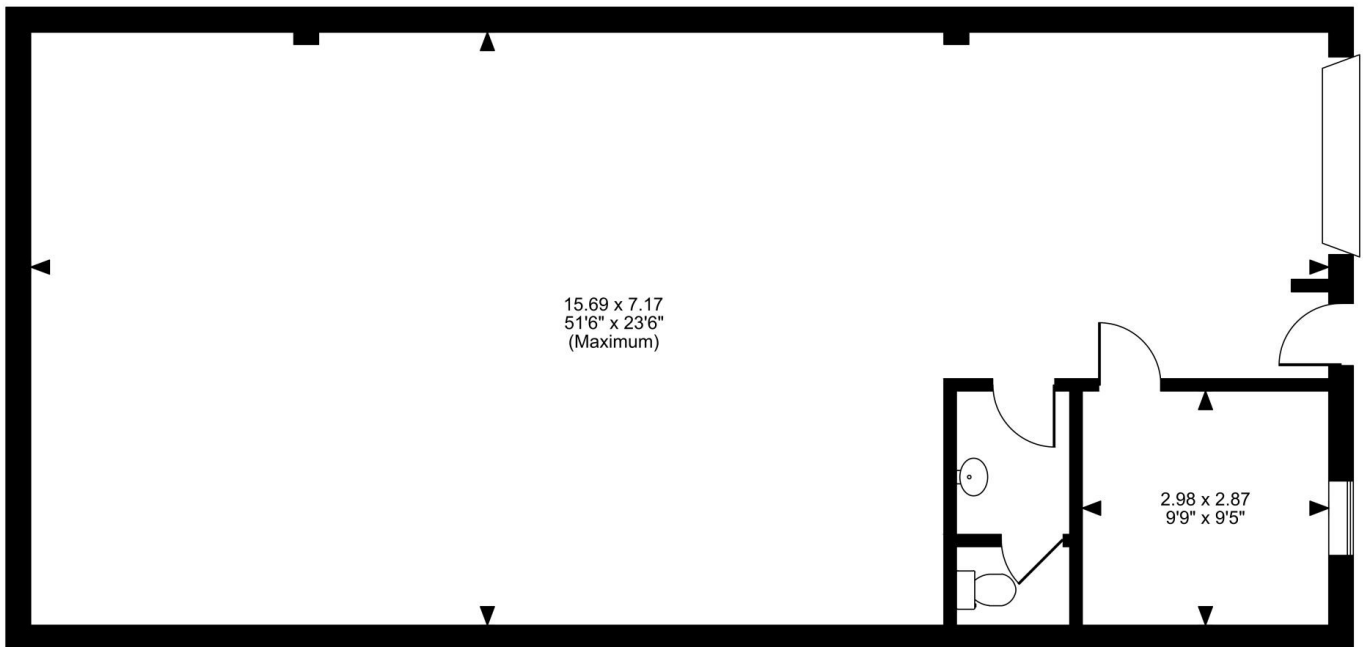

Floor Plans

UNIT 8 - 1215 SQ FT | **POULTON CLOSE BUSINESS CENTRE**

Poulton Close Business Centre, Dover, CT17 0HL

Poulton Close Business Centre, Poulton Close Business Centre, Dover, Kent

FOR ILLUSTRATIVE PURPOSES ONLY - NOT TO SCALE

The position & size of doors, windows, appliances and other features are approximate only.
© ehouse. Unauthorised reproduction prohibited. Drawing ref. dig/8621170/SLU