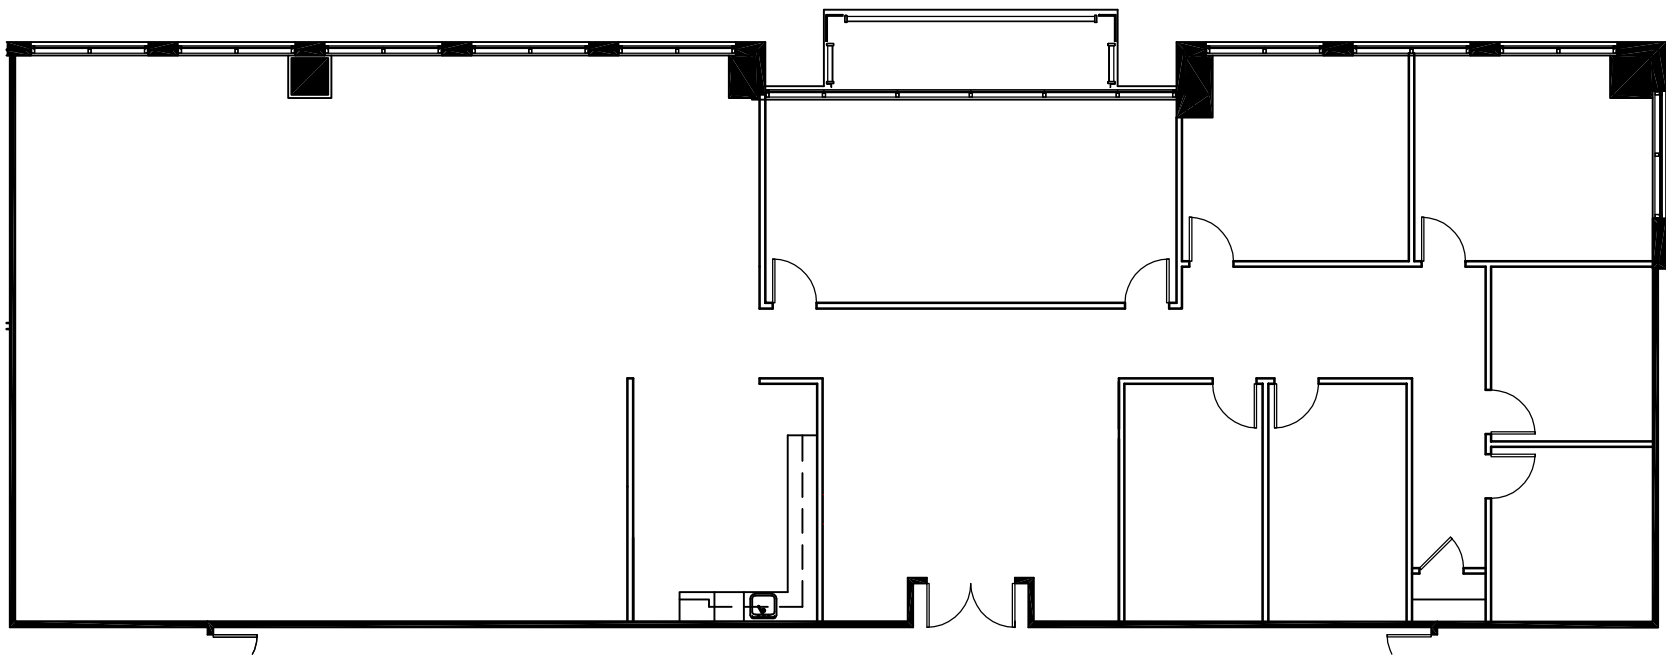

Key Plan

True North
Not to Scale

The Proscenium 1170 Peachtree Street NE

Suite 1875 | 5,214 RSF

Marketing Diagram

Jeff Dils | 770.331.7568 jdils@cousins.com
Emily Holmes | 205.370.9955 eholmes@cousins.com

MurphyMeyers