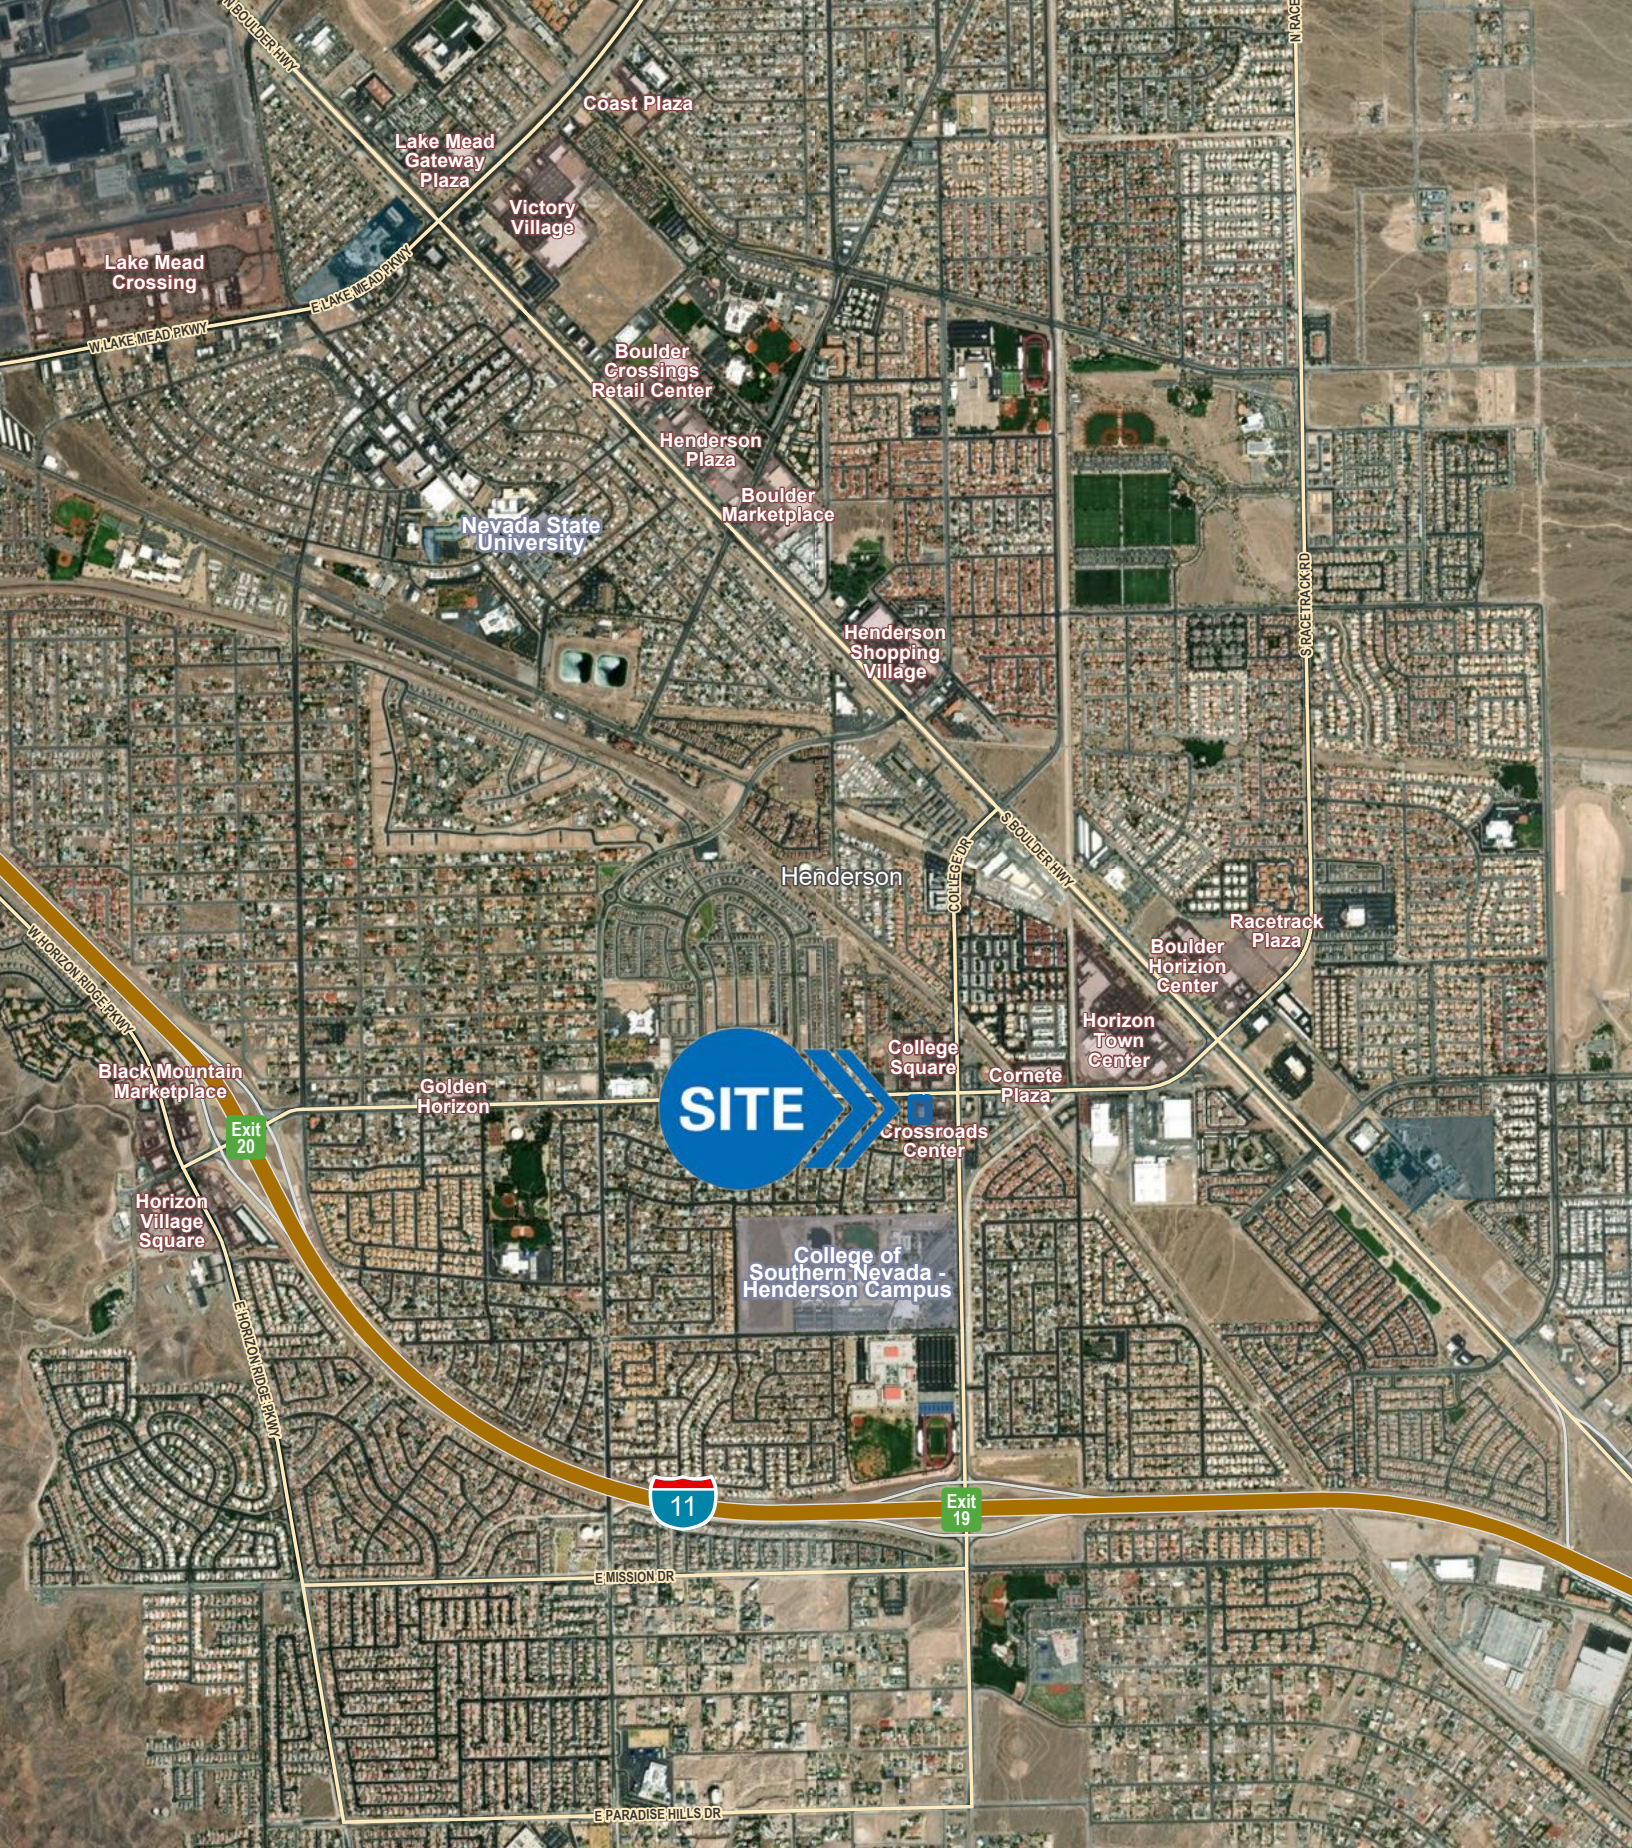

JAKKE FARLEY, ccim
jfarley@newmarkmw.com
direct 702.340.0907
BS.2802
[View Profile](#)

JAKE BABA
jbaba@newmarkmw.com
direct 702.374.0217
BS.146671
[View Profile](#)

**FULL SERVICE
COMMERCIAL REAL ESTATE**
8488 Rozita Lee Ave, Ste 125
Las Vegas, NV 89113
Office 702.374.0211
www.newmarkmw.com