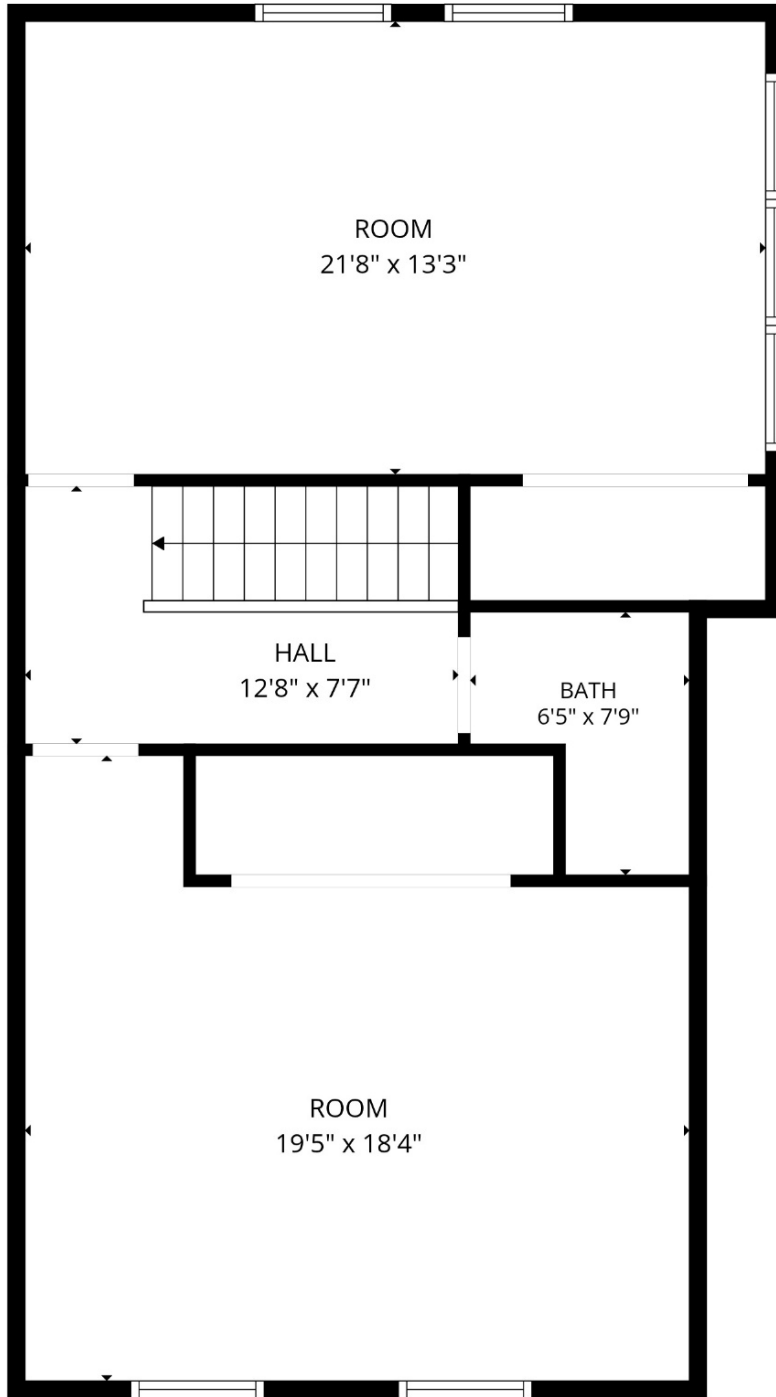

Tod A. Myers, Lic. Real Estate Sales Person
 1770 Long Pond Rd, Rochester, NY 14606
 (585) 414-0855 – Cell • (585) 758-8400 – Office

Total GLA: 790 sq. ft | Total: 2085 sq. ft
 1st floor: 790 sq. ft (Excluded areas 1295 sq. ft)
 FLOOR PLAN CREATED BY CUBICQA APP. MEASUREMENTS DEEMED HIGHLY RELIABLE BUT NOT GUARANTEED.

Total GLA: 813 sq. ft | Total: 872 sq. ft
Basement: 59 sq. ft
1st floor: 813 sq. ft

FLOOR PLAN CREATED BY CUBICASA APP. MEASUREMENTS DEEMED HIGHLY RELIABLE BUT NOT GUARANTEED.