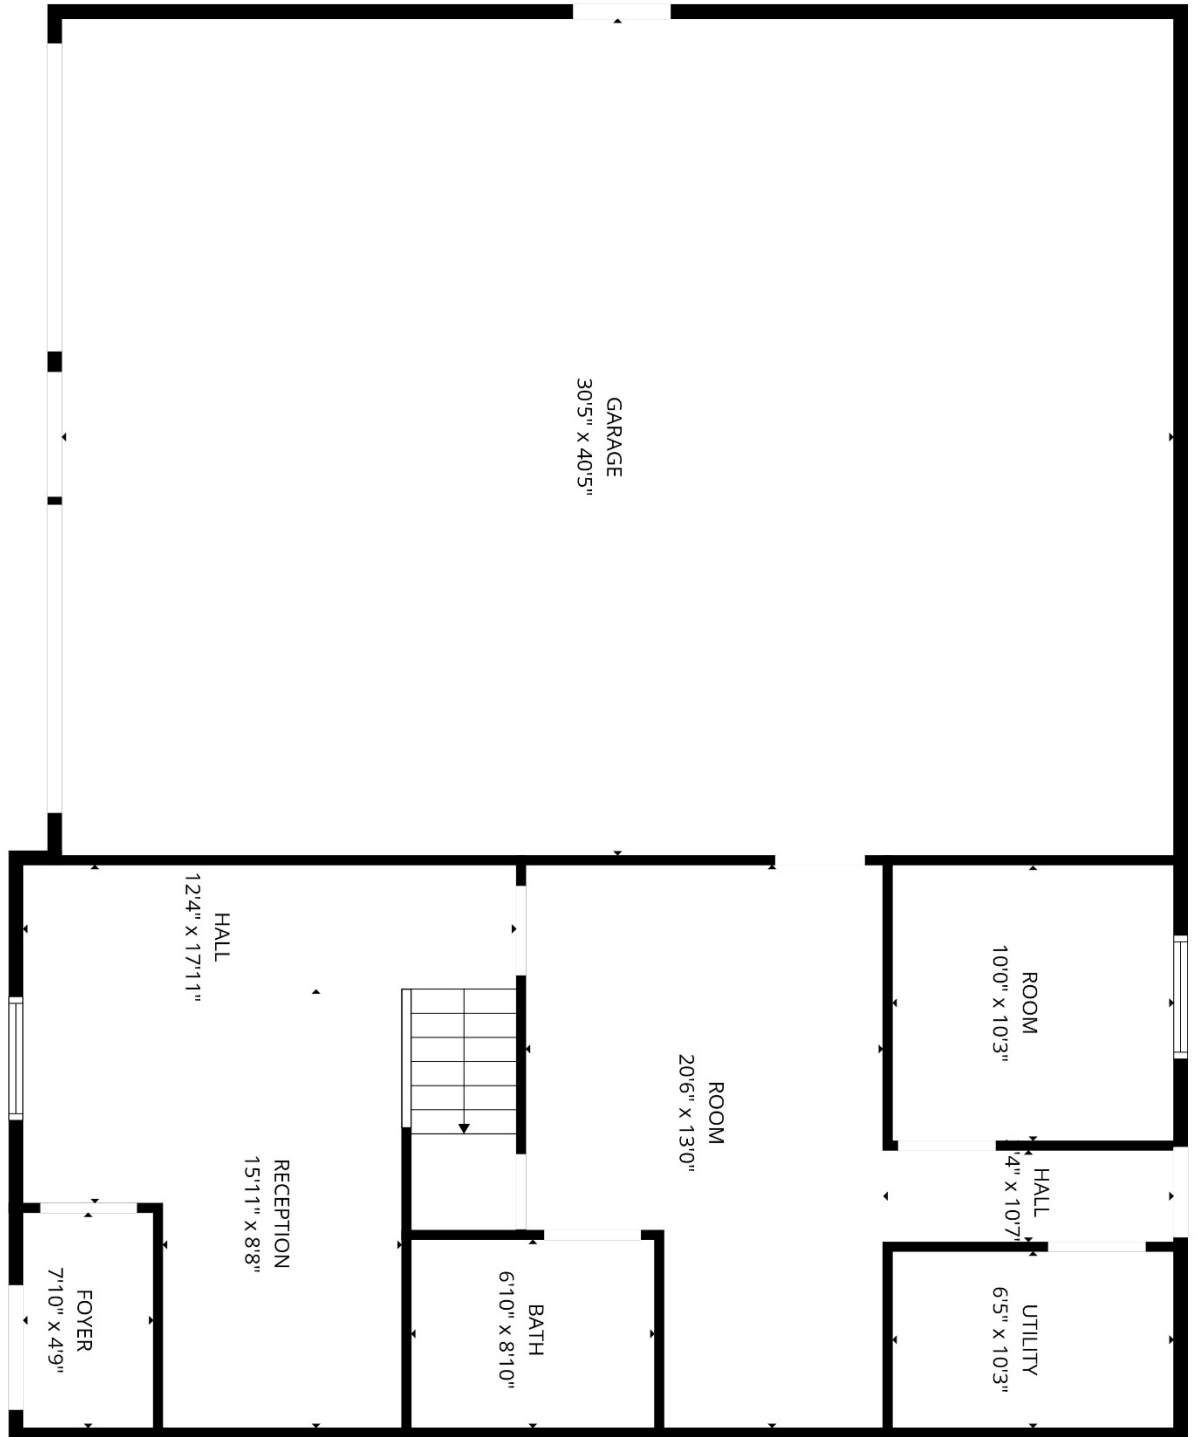

Tod A. Myers, Lic. Real Estate Sales Person
 1770 Long Pond Rd, Rochester, NY 14606
 (585) 414-0855 – Cell • (585) 758-8400 – Office

Total GLA: 790 sq. ft | Total: 2085 sq. ft
 1st floor: 790 sq. ft (Excluded areas 1295 sq. ft)
 FLOOR PLAN CREATED BY CUBICQA APP. MEASUREMENTS DEEMED HIGHLY RELIABLE BUT NOT GUARANTEED.

Total GLA: 813 sq. ft | Total: 872 sq. ft
Basement: 59 sq. ft
1st floor: 813 sq. ft

FLOOR PLAN CREATED BY CUBICASA APP. MEASUREMENTS DEEMED HIGHLY RELIABLE BUT NOT GUARANTEED.