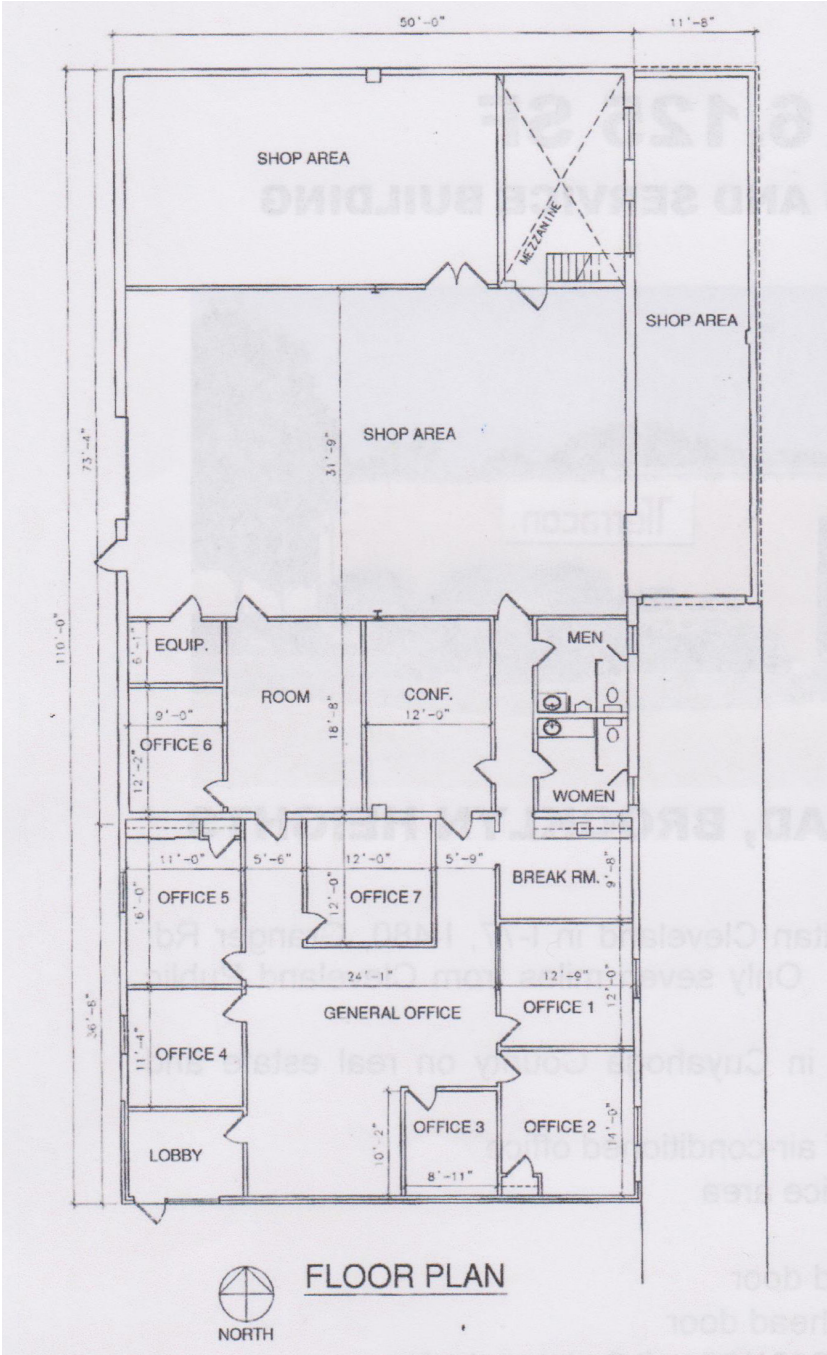

## PROPERTY HIGHLIGHTS

- Available for Immediate Occupancy
- Centrally located in metropolitan Cleveland in I-77, I-480, Granger Rd. and Jennings Freeway area. Only seven miles from Cleveland Public Square
- One of the lowest real estate tax rates in Cuyahoga County
- Building Size: 6,125 SF with 2,900 SF of air conditioned office
- +/- .46 acres
- 14' clear ceiling height in service area
- 17-car paved parking and gravel yard space behind building
- 1 drive-in – 10' X 12' overhead door
- 1 truck dock – 10' x 8'-6" overhead door
- Electrical service – 200 amp, 240/120 volt 3 phase 4 wire
- Infra-red tube heating
- **Sale Price: \$435,00**
- **Lease Rate: \$7.00 psf NNN**

# INTERIOR PHOTOS

# FLOOR PLAN