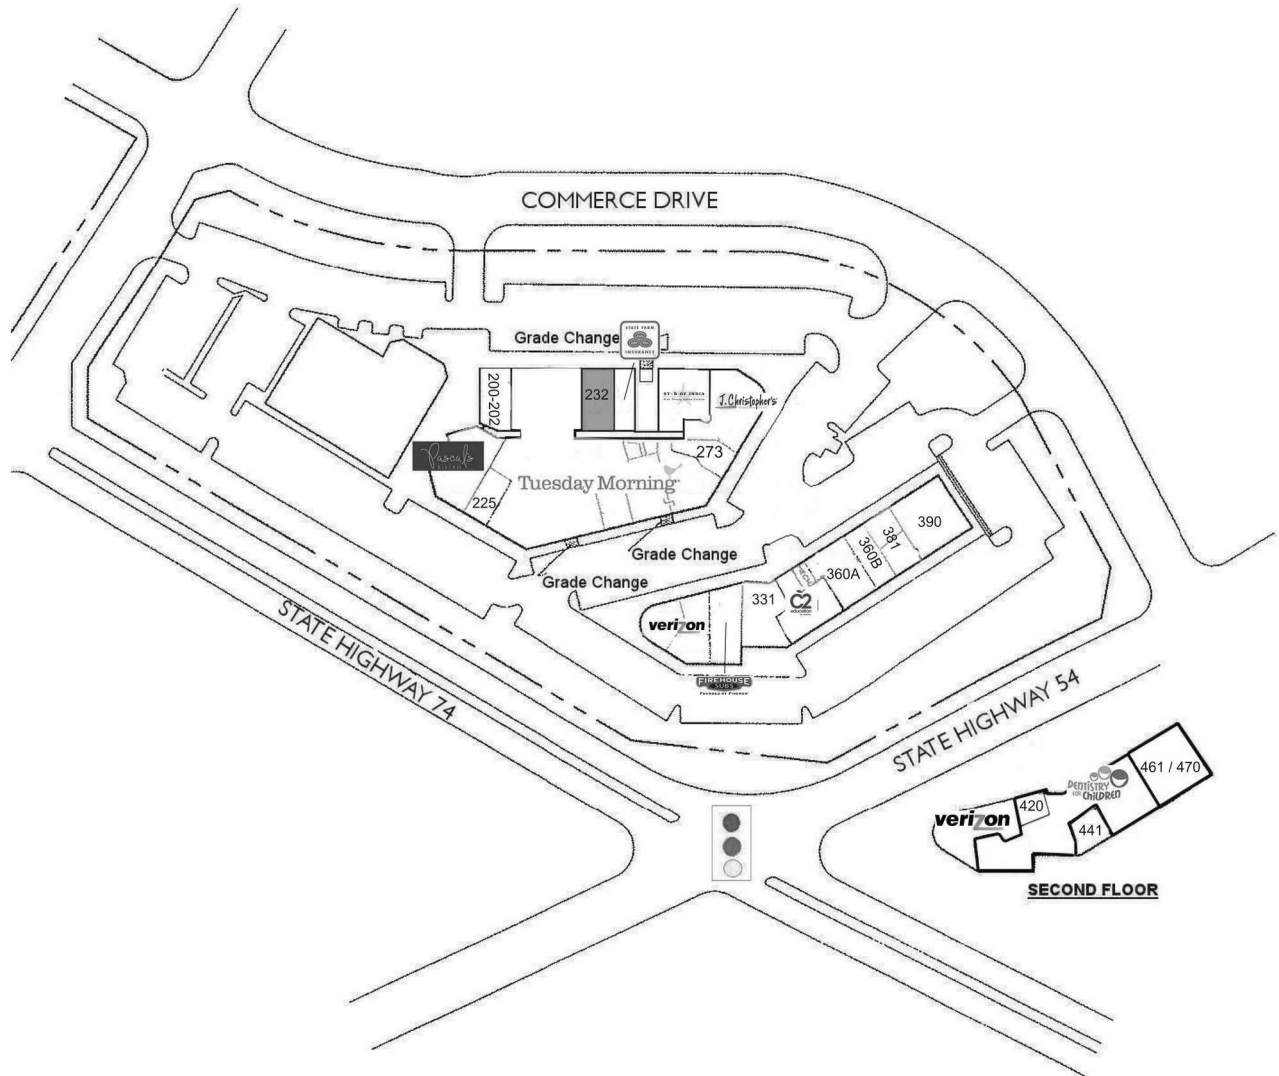

WEST PARK WALK

PEACHTREE CITY,

100 Commerce Drive
Peachtree City | GA | 30269

200-202	Classic World Travel	1,560 SF	331	Select Physical Therapy	2,015 SF
201 209 217	Pascal's Bistro	3,166 SF	351	C2 Education	2,589 SF
225	The Herb Shop	1,215 SF	360A	Judy's Nails	2,412 SF
232	Available	1,815 SF	360B	AccuQuest	1,340 SF
233	Tuesday Morning	20,923 SF	381	SWBC Mortgage	1,880 SF
240	State Farm	1,375 SF	390	Ranchero Mexican Restaurant	3,600 SF
249/ 256	Star of India	2,861 SF	410	Verizon Wireless	3,125 SF
264/281	J. Christopher's	2,988 SF	420	Price Right Cleaning	727 SF
273	GoTo Japanese	1,929 SF	430 / 450	Dentistry for Children	8,061 SF
310 / 320	Verizon Wireless	3,494 SF	441	US Armed Forces	1,420 SF
321	Firehouse Subs	2,403 SF	461 / 470	Launch and Go	3,000 SF