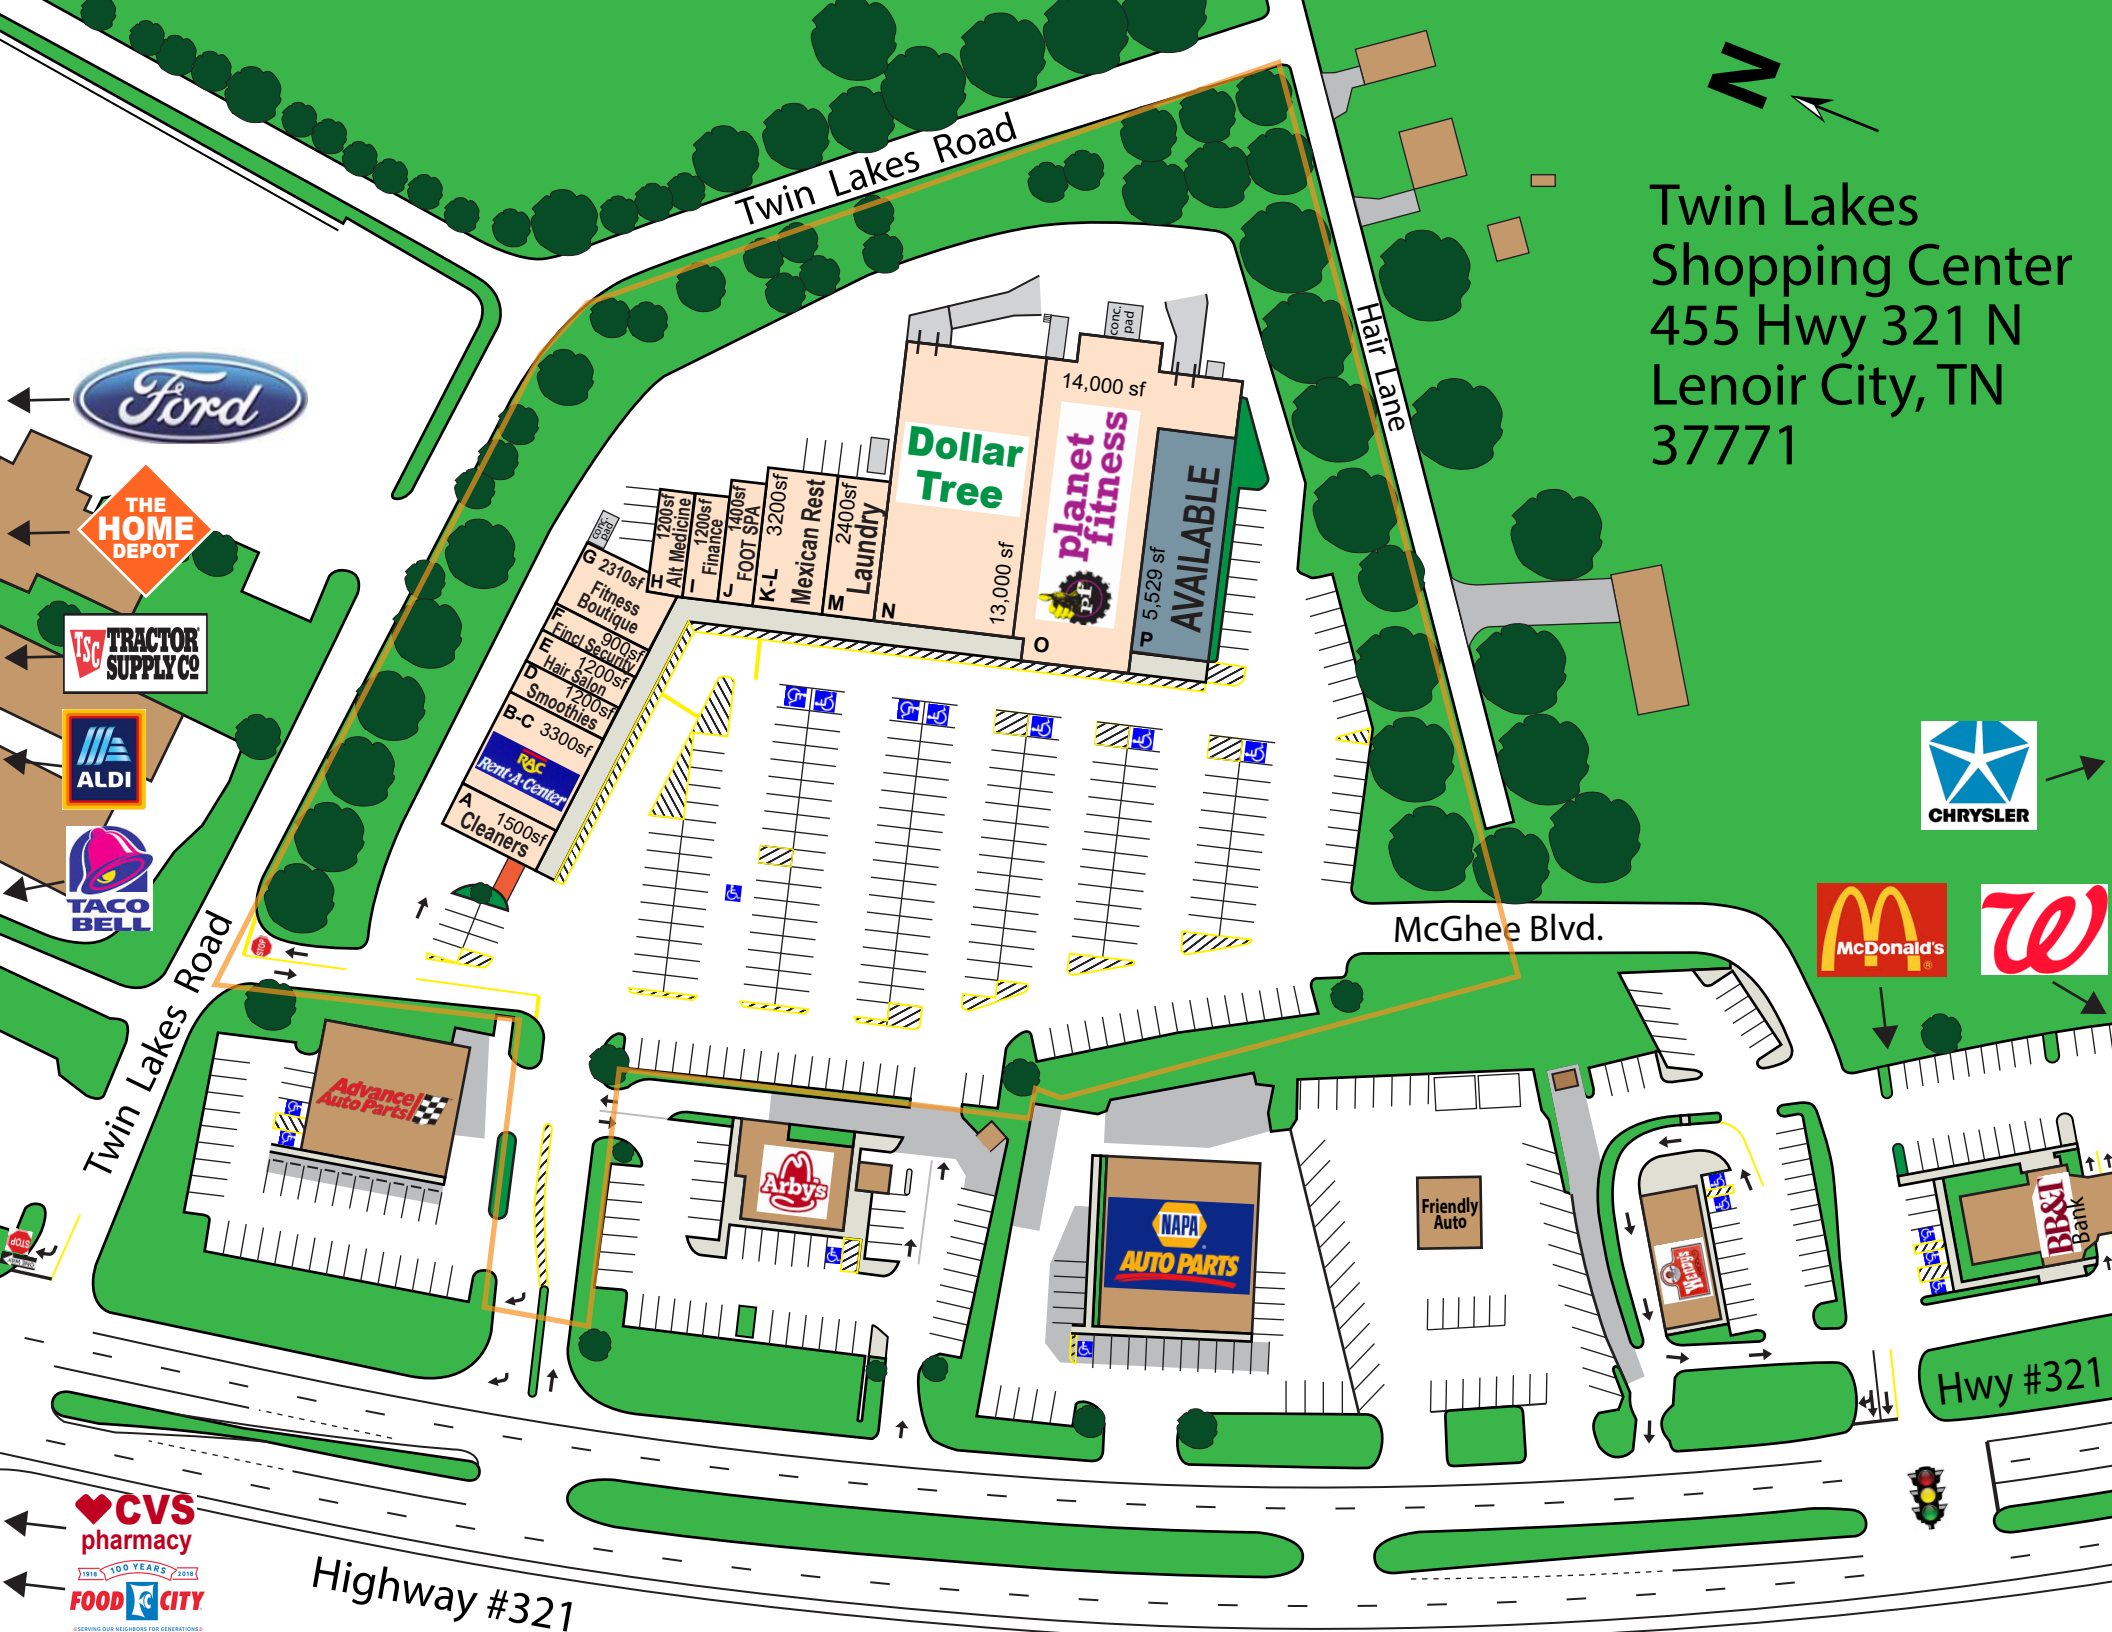

Twin Lakes Shopping Center
455 Hwy 321 N
Lenoir City, TN
37771

Highway #321

Hwy #321