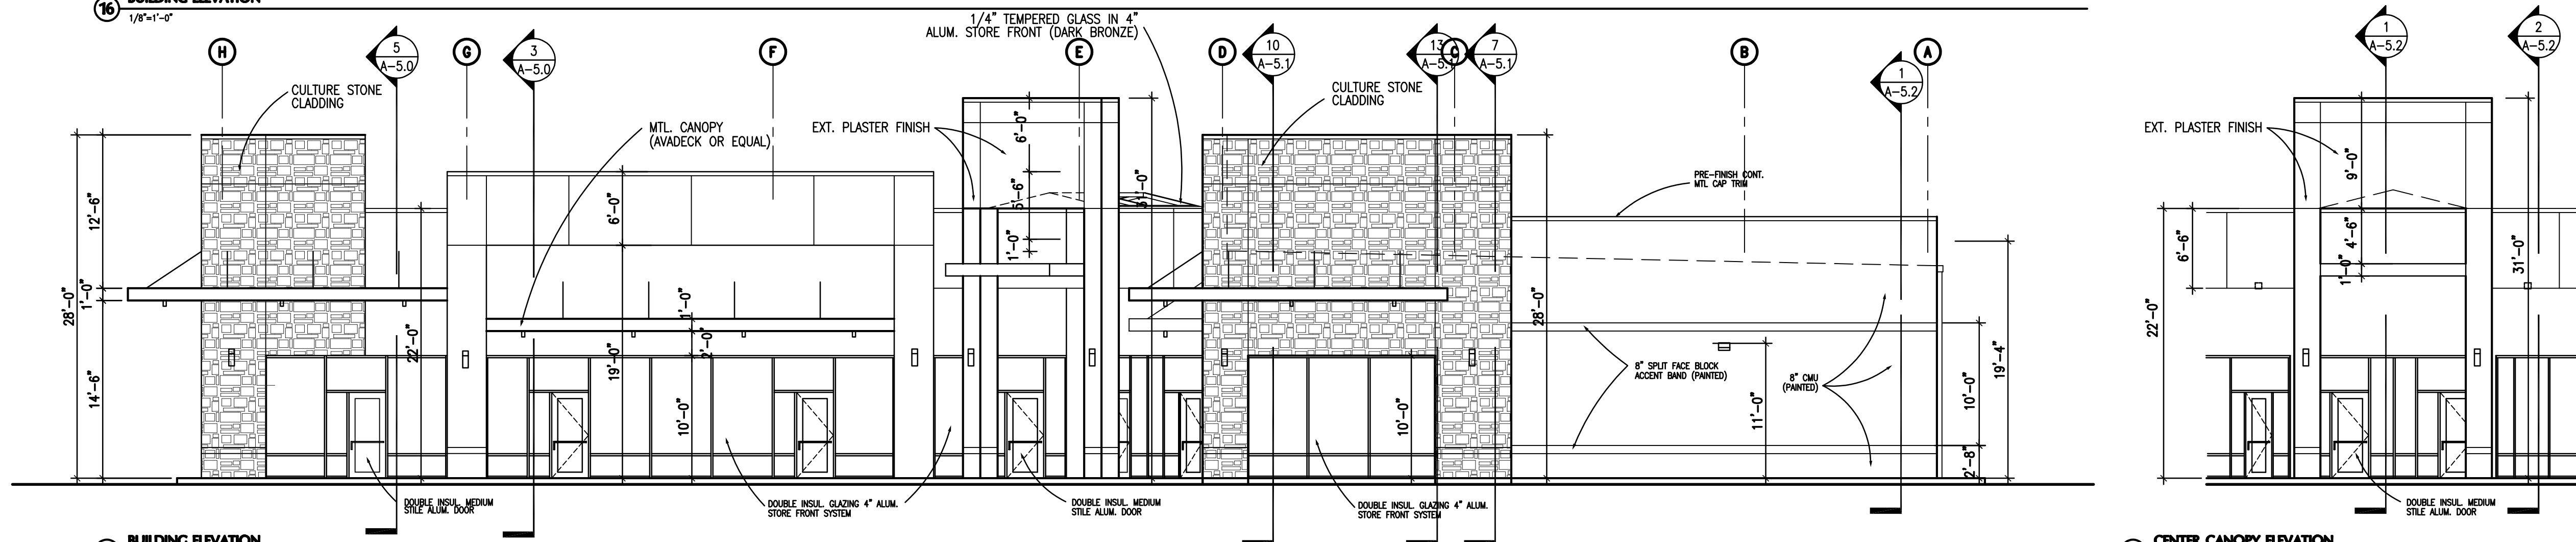

15 BUILDING ELEVATION
1/8"=1'-0"

3 CENTER CANOPY ELEVATION
1/8"=1'-0"