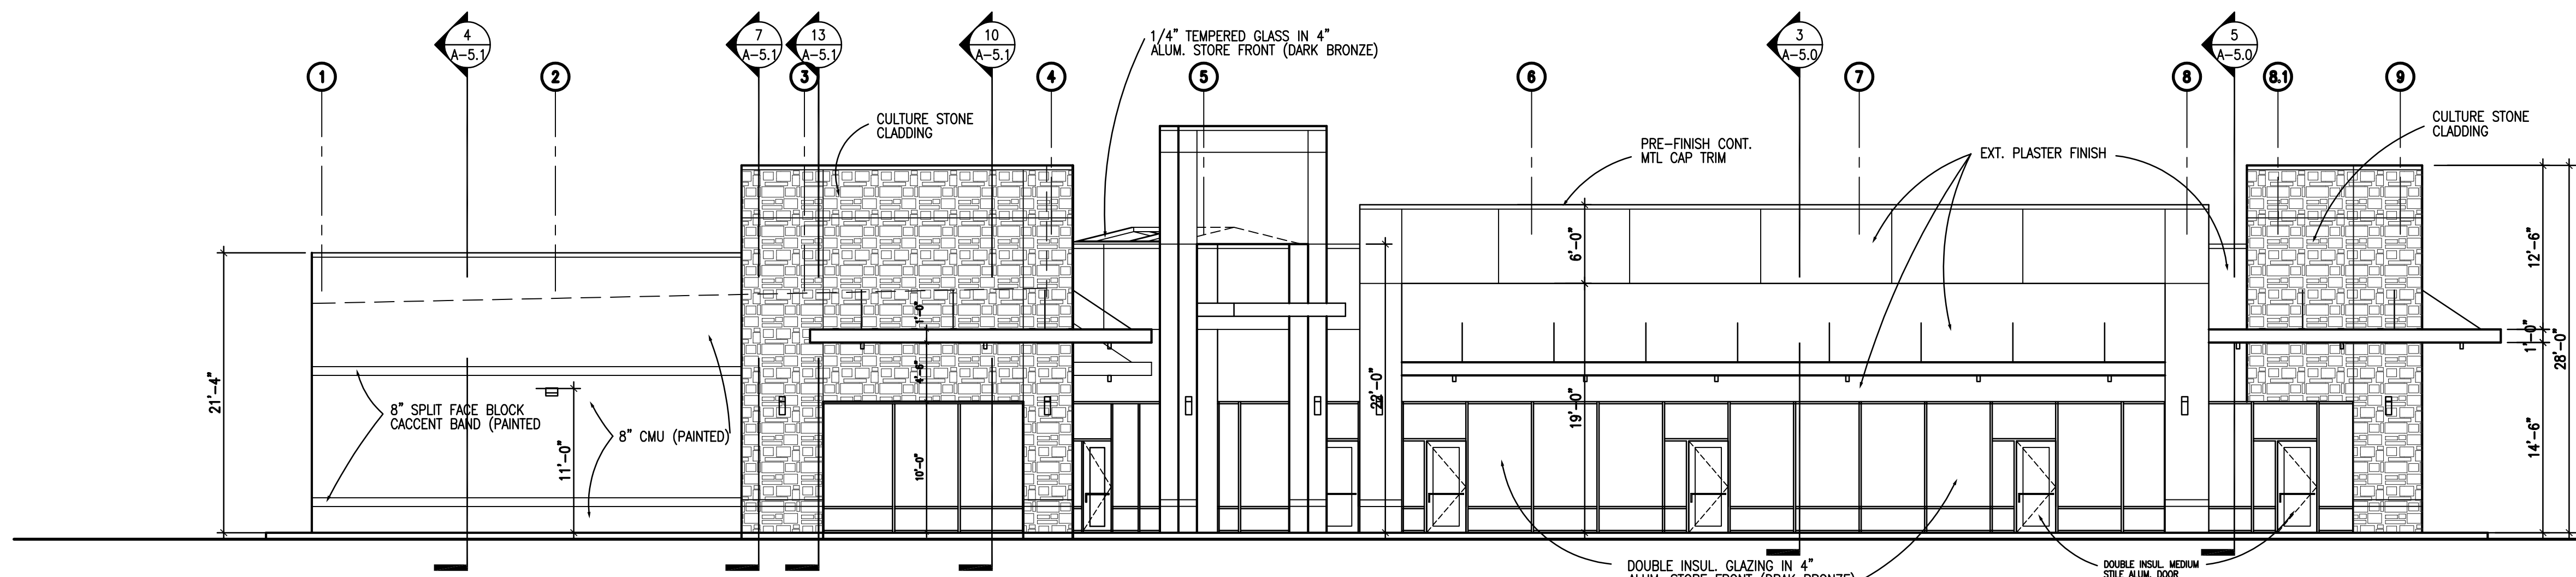

MT Architects
8004 Oakwood Bend Dr.
Houston, Texas 77040
Call : 713.320.4522
Fax: 1866.486.1256
mtarchitects@comcast.net

Project Number: _____

Date Issued: _____

Revisions:

MARK	DATE	DESCRIPTION

16 BUILDING ELEVATION
1/8"=1'-0"