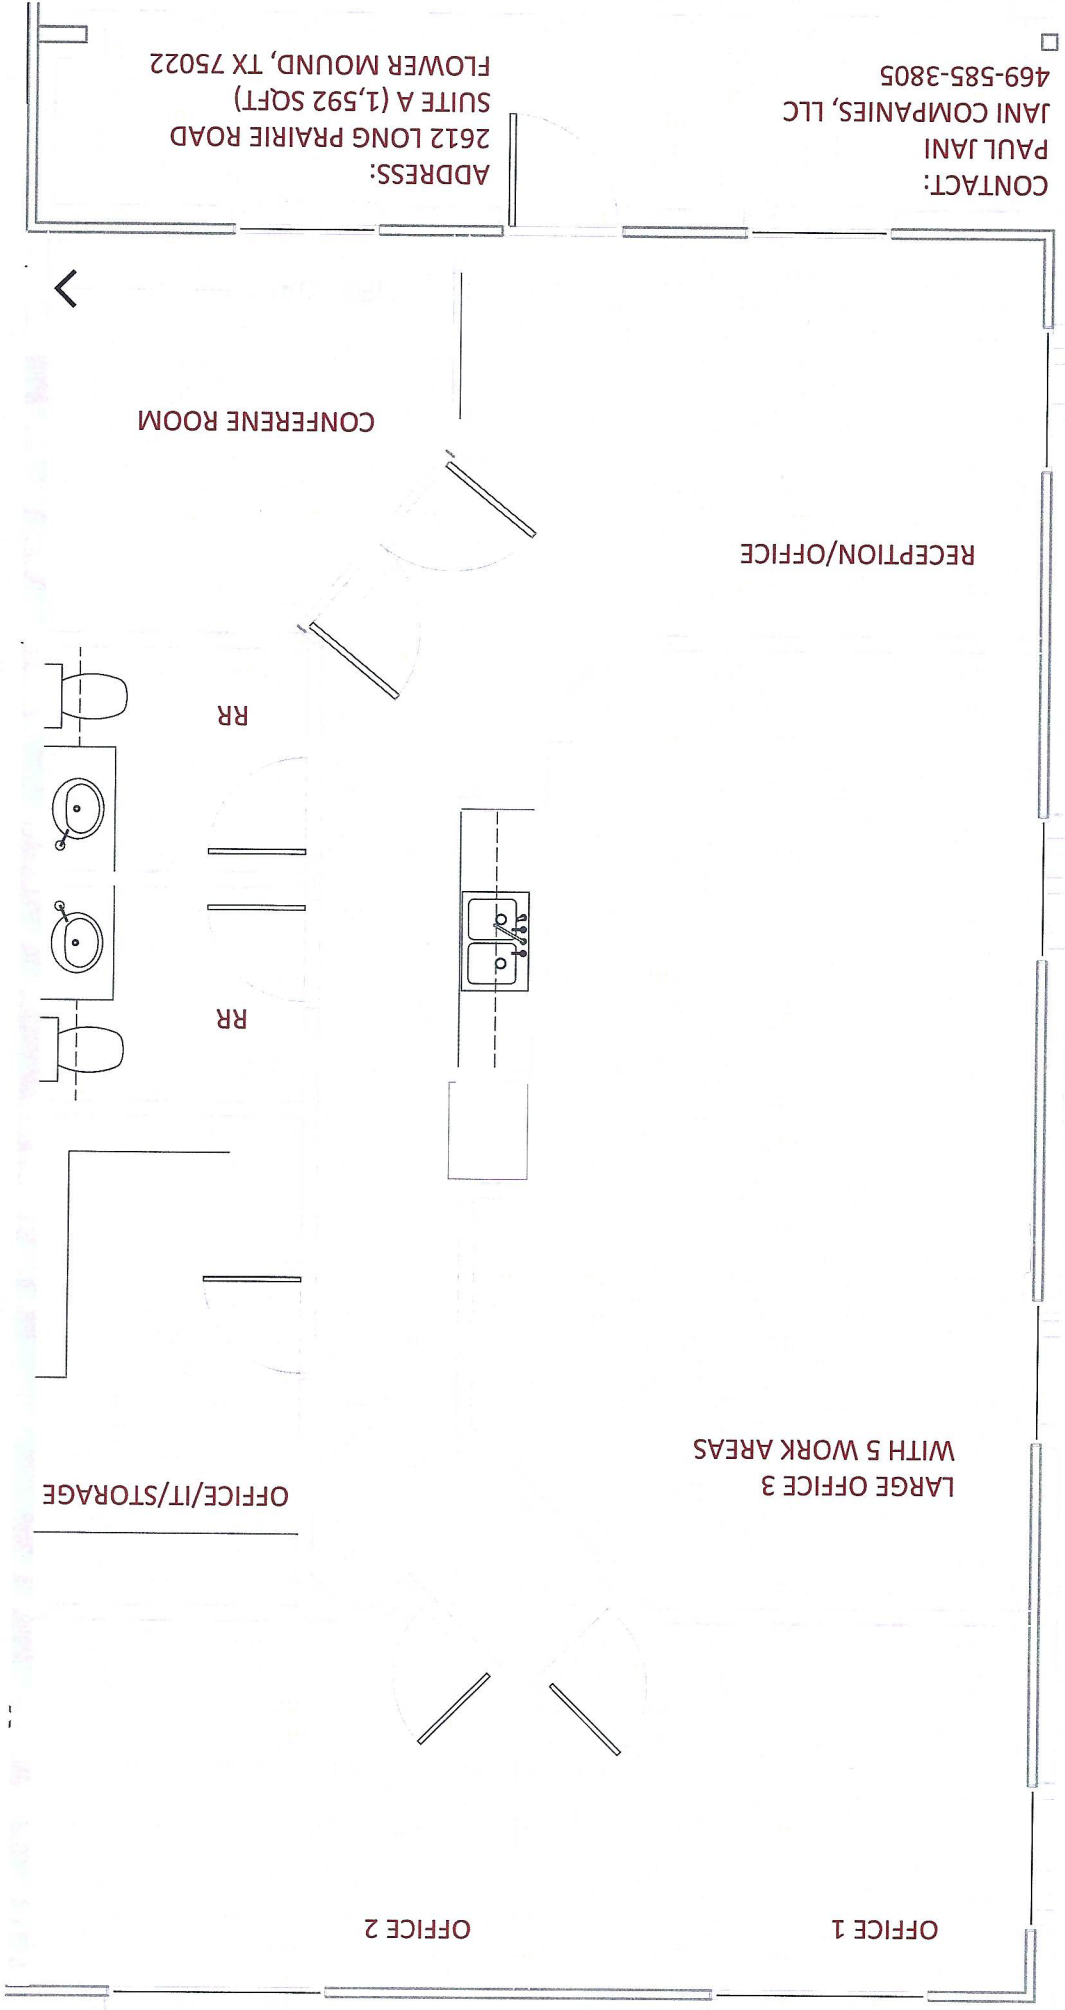

ADDRESS:
 2612 LONG PRAIRIE ROAD, SUITE D
 FLOWER MOUND, TX 75022
 AVAILABLE SPACE: 1,690 SQFT

CONTACT:
 PAUL JANI / JANI COMPANIES, LLC
 469-585-3805

CONTACT:
PAUL JANI
JANI COMPANIES, LLC
469-585-3805

ADDRESS:
2612 LONG PRAIRIE ROAD
SUITE A (1,592 SQ.FT)
FLOWER MOUND, TX 75022

RECEPTION/OFFICE

CONFERENCE ROOM

RR

RR

OFFICE/IT/STORAGE

LARGE OFFICE 3
WITH 5 WORK AREAS

OFFICE 2

OFFICE 1