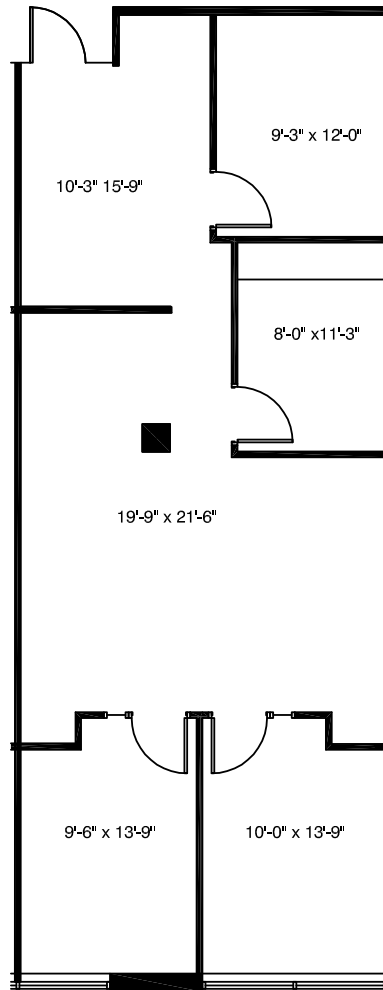

# 6404 International

6404 International Parkway, Plano, Texas 75093

Suite 1600 - 1,213 RSF

**PELTON**  
COMMERCIAL REAL ESTATE

FOR LEASING INFORMATION  
Trevor Franke or Gini Dibrell  
214.220.0600  
[www.ibptexas.com](http://www.ibptexas.com)