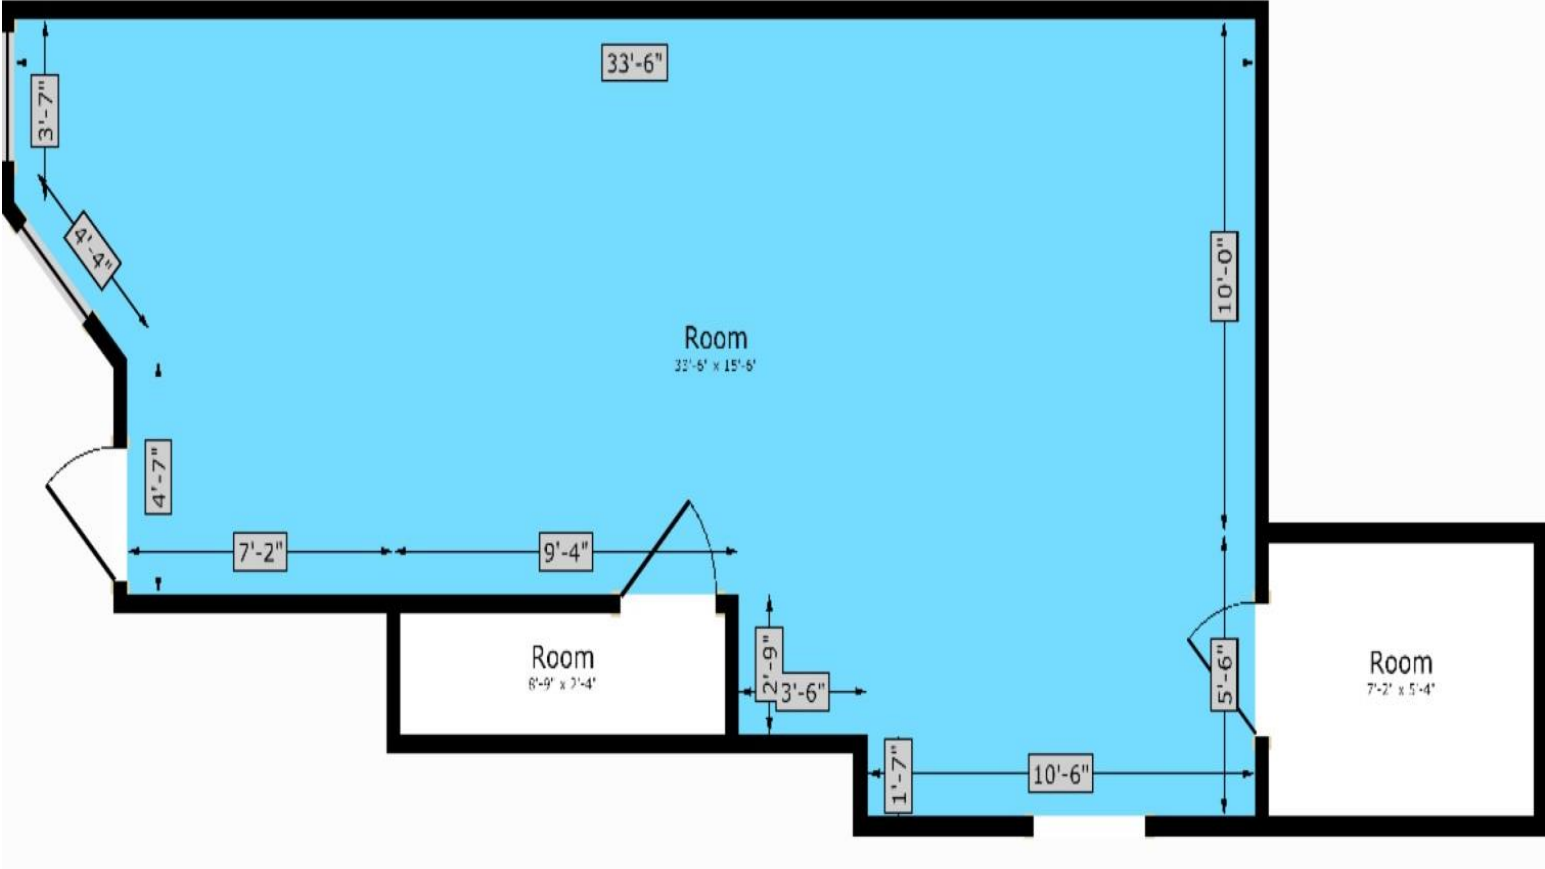

Floor Plan

All information from sources deemed reliable and is submitted subject to errors, omissions, change of price, rental, prior sale and withdrawal without notice.