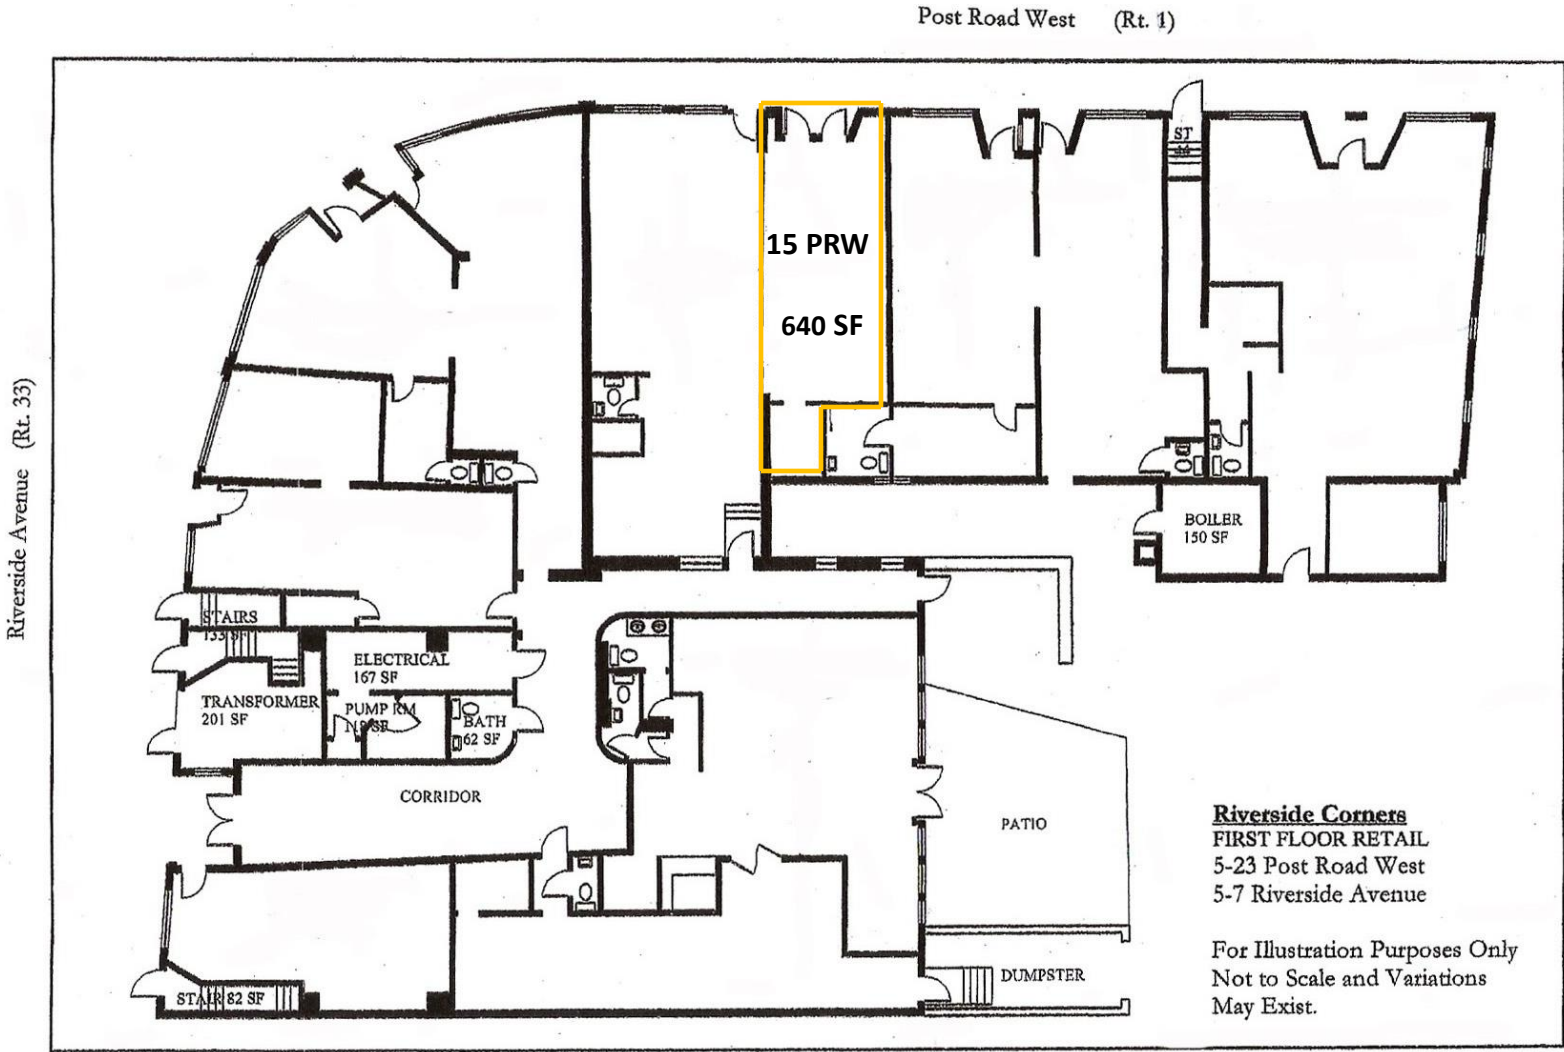

Site Plan

All information from sources deemed reliable and is submitted subject to errors, omissions, change of price, rental, prior sale and withdrawal without notice.