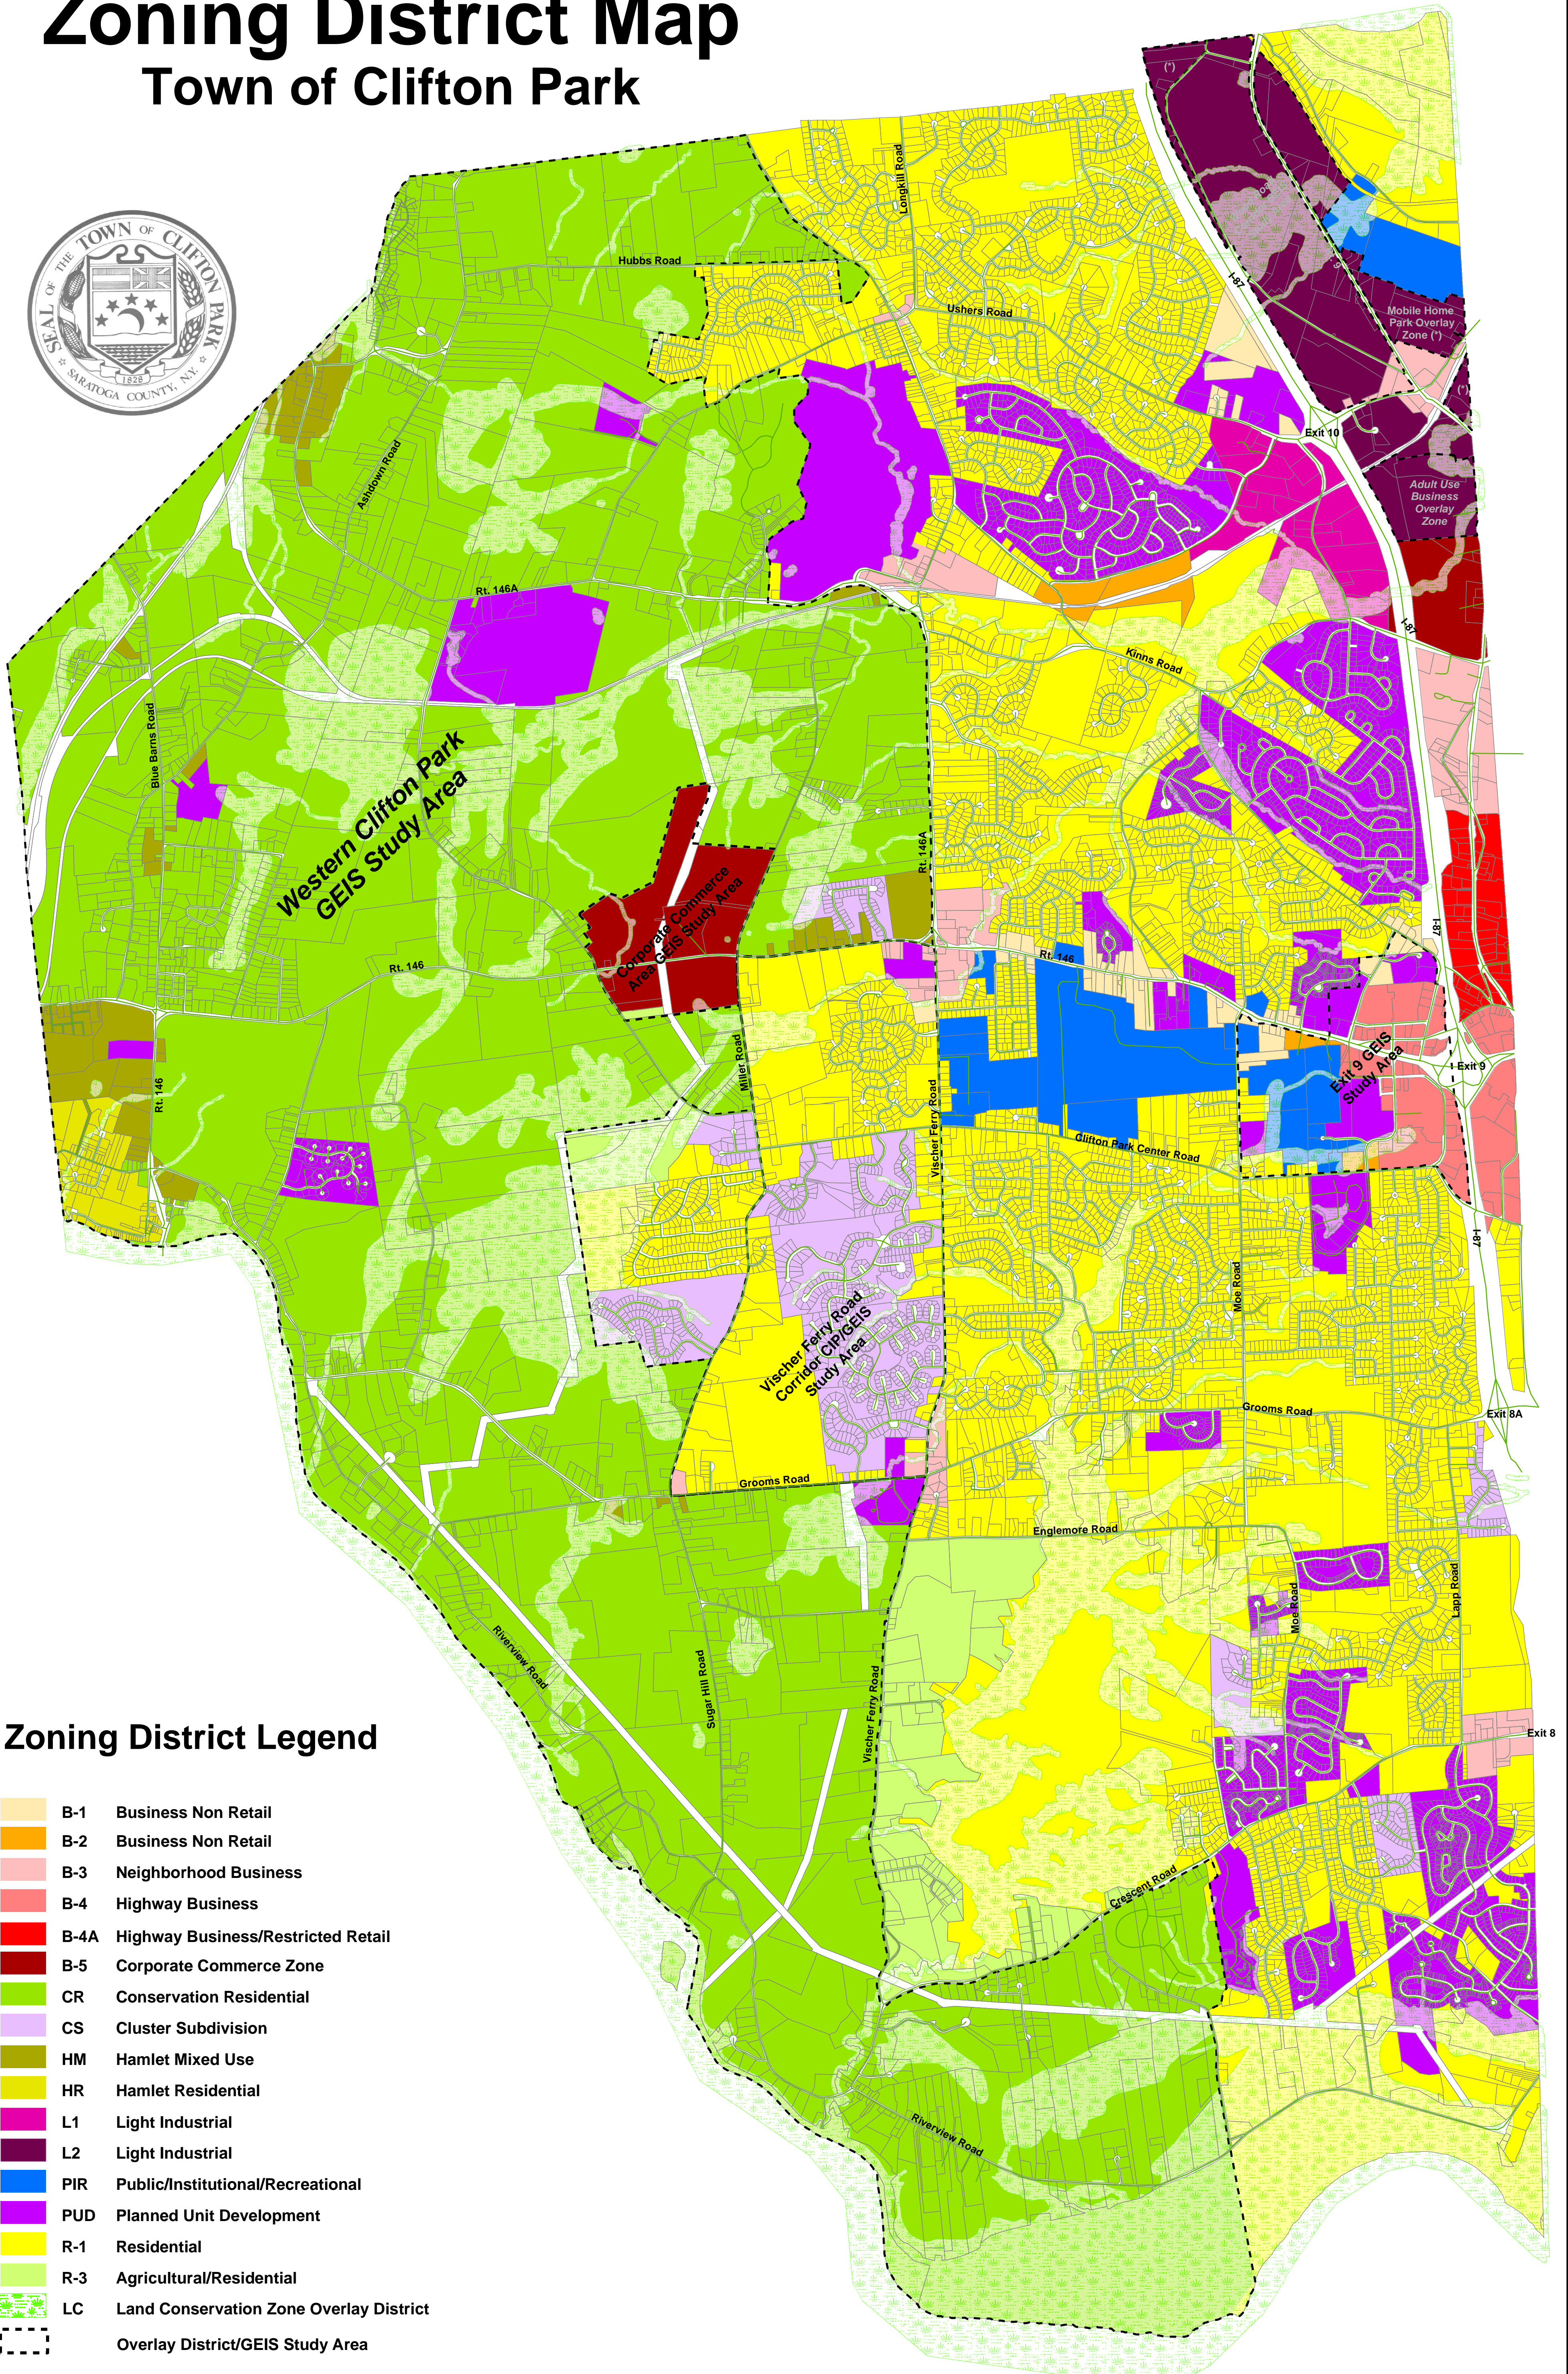

Zoning District Map

Town of Clifton Park

Zoning District Legend

	B-1	Business Non Retail
	B-2	Business Non Retail
	B-3	Neighborhood Business
	B-4	Highway Business
	B-4A	Highway Business/Restricted Retail
	B-5	Corporate Commerce Zone
	CR	Conservation Residential
	CS	Cluster Subdivision
	HM	Hamlet Mixed Use
	HR	Hamlet Residential
	L1	Light Industrial
	L2	Light Industrial
	PIR	Public/Institutional/Recreational
	PUD	Planned Unit Development
	R-1	Residential
	R-3	Agricultural/Residential
	LC	Land Conservation Zone Overlay District
		Overlay District/GEIS Study Area

0 0.25 0.5 1 1.5 2 Miles