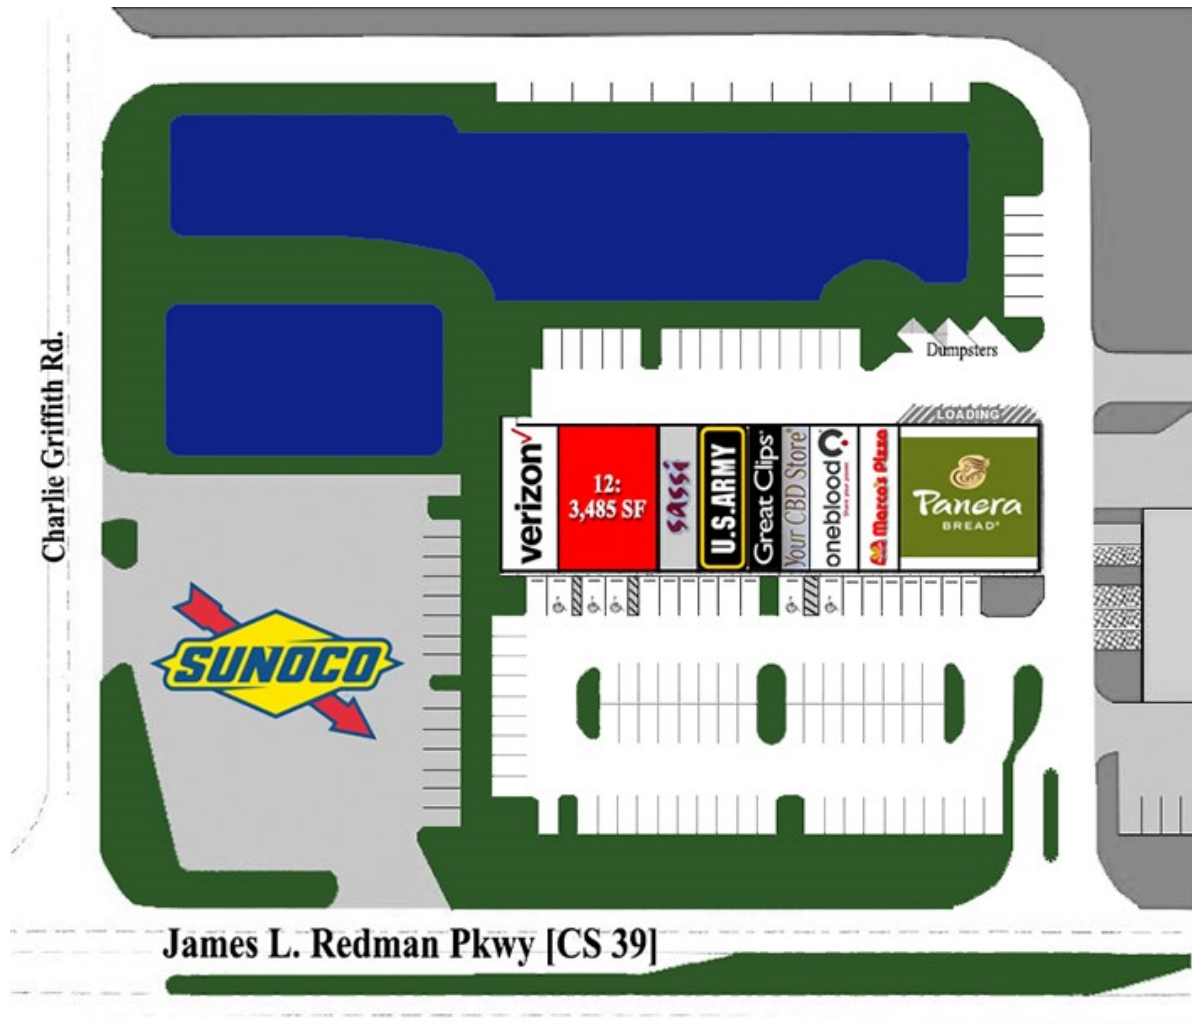

CITY CROSSINGS

For more information, contact:
Benjamin LaFreniere, CCIM
(407) 786-4001
Ben@QuestCompany.com

Quest Company
1180 Spring Centre S. Blvd, Suite 102
Altamonte Springs, FL 32714
(407) 786-4001
www.QuestCompany.com