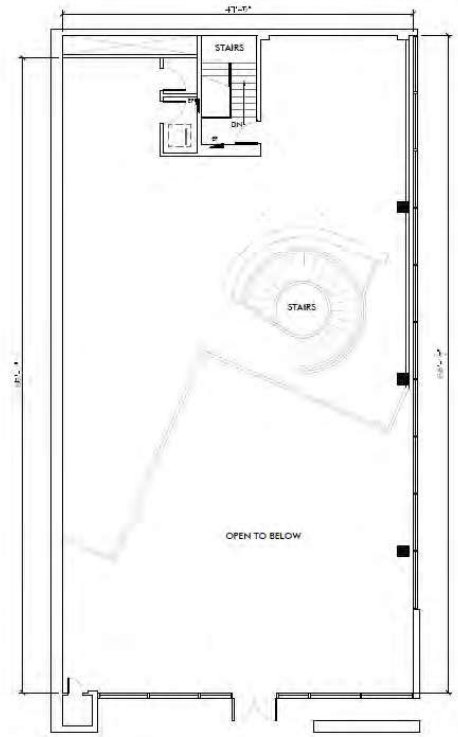

1 **BASEMENT** — Approx. 4,600 SF
SCALE 1/8"=1'-0"

915 Houston St. Fort Worth, TX
May 23, 2023.

1 **FIRST FLOOR** — Approx. 4,600 SF
SCALE 1/8"=1'-0"

915 Houston St. Fort Worth, TX
May 23, 2023.

1 **MEZZANINE** — Approx. 2,500 SF
SCALE 1/8"=1'-0"