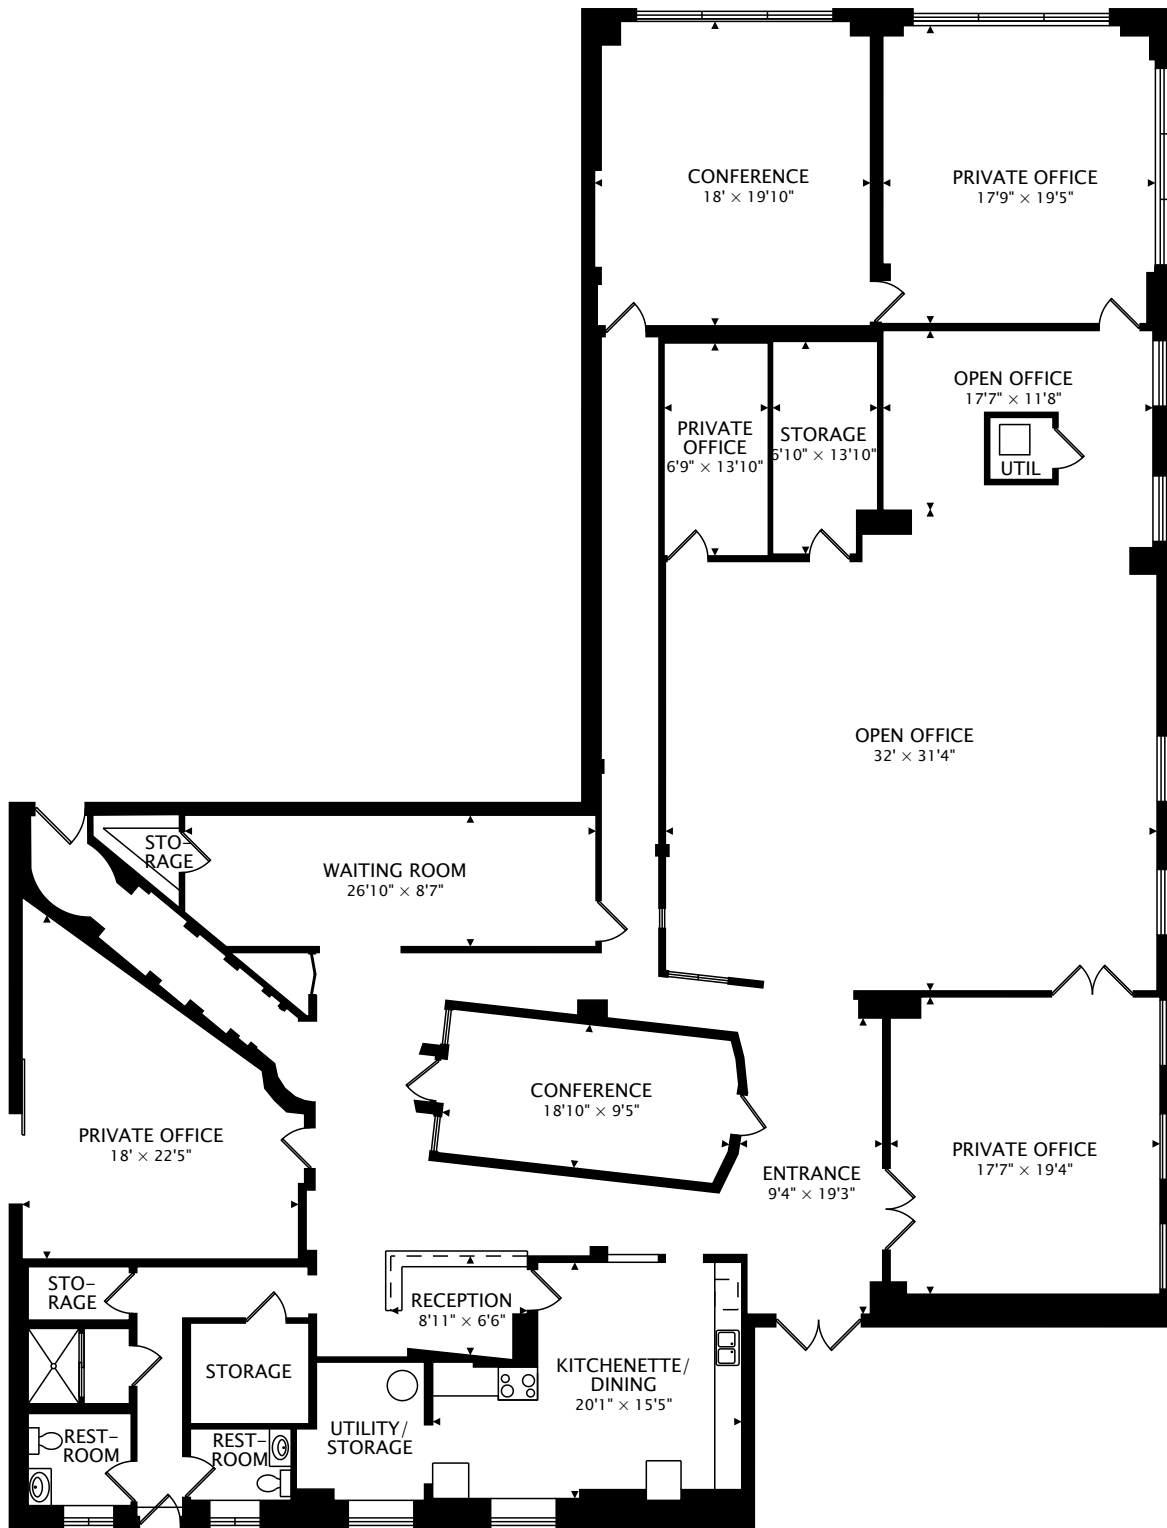

400 NORTH MAY STREET #202
CHICAGO, ILLINOIS 60642

5585sq ft