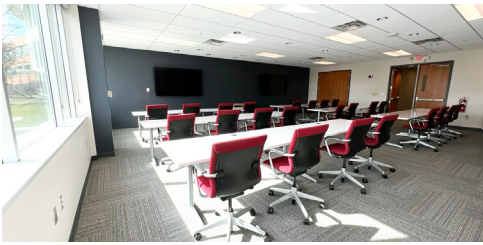

The Drake

27500 Drake Road, Farmington Hills, Michigan

RESTAURANTS	
1.	Savvy Sliders
2.	Kerby's Koney
3.	Panera Bread
4.	Antonio's Cucina Italiana
	2 Booli
	Thai Basil
5.	Starbucks
RETAILERS	
1.	Kroger
2.	CVS
3.	Heartland Marketplace
	Hallmark
	Abode Furniture
HOTELS	
1.	Mainstays Suites
2.	Holiday Inn Express and Suites
3.	Courtyard by Marriot
CHILDCARE	
1.	Childtime
2.	Great Beginnings Day Care Center
3.	Kindercare Learning Center
4.	The Learning Experience (Fall 26)

PREMISES

- Three-story, 160,830 SF office building

AVAILABILITY

- 1st Floor: Suites from 14,470 RSF up to 26,518 RSF
- 2nd Floor: Suites from 1,543 up to 34,233 RSF
- 3rd Floor: 55,052 RSF

RENTAL RATE

- $19.95 psf
- 2026 Base Year, plus electricity

FEATURES AND AMENITIES

- Building and monument signage available
- NEW AMENITIES: Fitness Center & Conference Center
- RECENTLY COMPLETED: Lobby Renovations
- Attractive campus-like environment with large courtyard
- Two-story entrances with reception and lobby area
- Cafeteria with spacious area for dining (interior and exterior)
- Private offices, informal/formal conference rooms/areas and large open plug and play partitioned work spaces
- Ample, well-lit surface parking
- Excellent location at Twelve Mile Road and Drake Road with quick and easy access to I-696, I-275, I-96 and M-5

NEWMARK

Daniel Canvasser | Daniel.Canvasser@nmrk.com
Wade Lorimer | Wade.Lorimer@nmrk.com
John Eagal | John.Eagal@nmrk.com
Newmark
248.350.9500 | NMRK.com

KOJAIANO

Eric Horwitz
Leasing@Kojaian.com
Kojaian Management Corporation
248.644.7600 | Kojaian.com