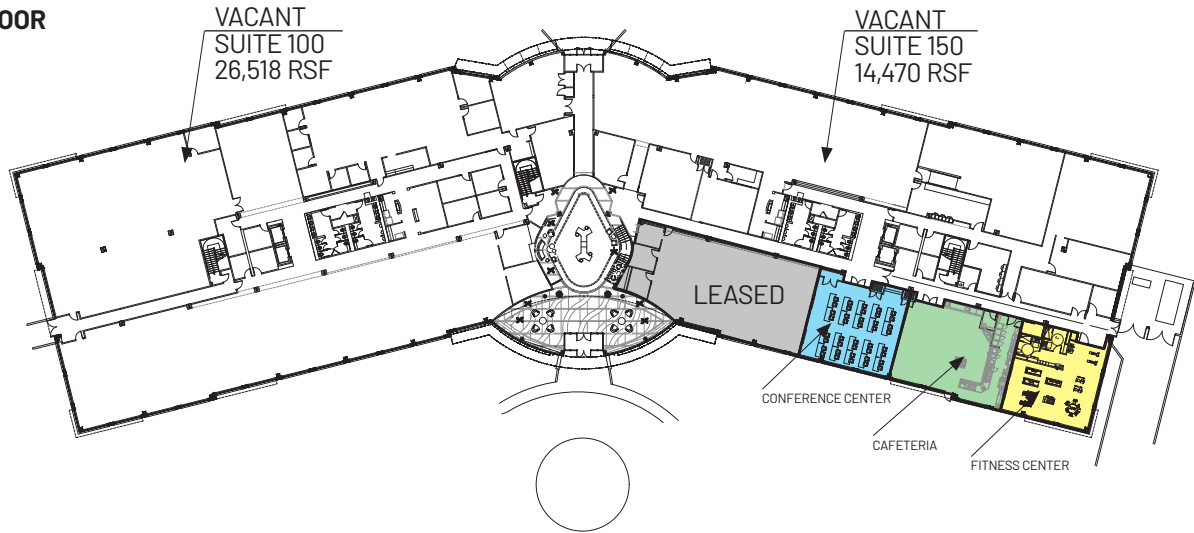

The Drake

27500 Drake Road, Farmington Hills, Michigan

FIRST FLOOR