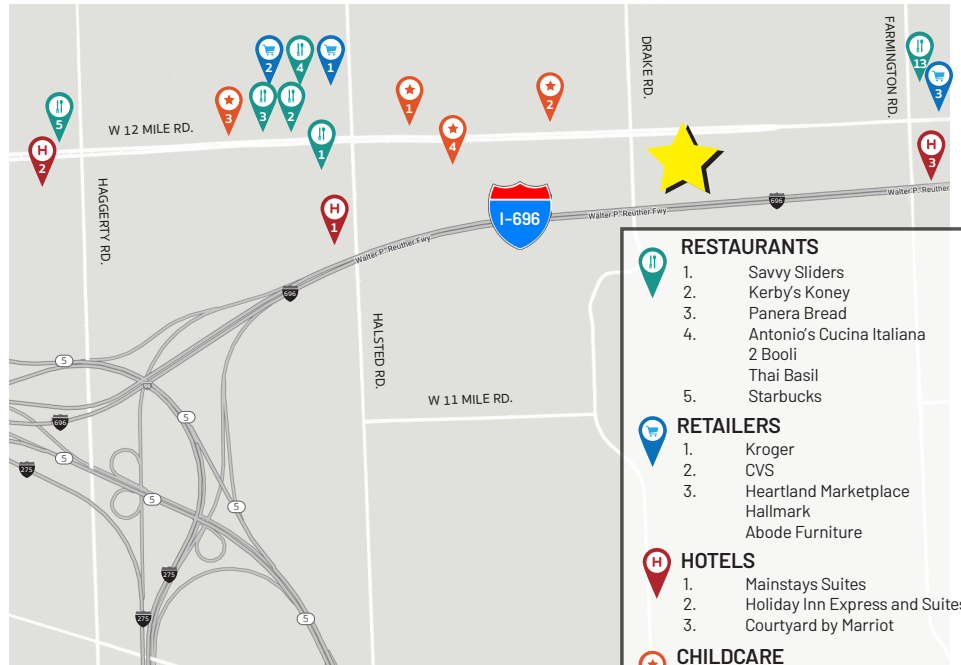

The Drake

27500 Drake Road, Farmington Hills, Michigan

RESTAURANTS	
1.	Savvy Sliders
2.	Kerby's Koney
3.	Panera Bread
4.	Antonio's Cucina Italiana
	2 Booli
	Thai Basil
5.	Starbucks
RETAILERS	
1.	Kroger
2.	CVS
3.	Heartland Marketplace
	Hallmark
	Abode Furniture
HOTELS	
1.	Mainstays Suites
2.	Holiday Inn Express and Suites
3.	Courtyard by Marriot
CHILDCARE	
1.	Childtime
2.	Great Beginnings Day Care Center
3.	Kindercare Learning Center
4.	The Learning Experience (Fall 26)

FEATURES AND AMENITIES

- Building and monument signage available
- NEW AMENITIES: Fitness Center & Conference Center
- RECENTLY COMPLETED: Lobby Renovations
- Attractive campus-like environment with large courtyard
- Two-story entrances with reception and lobby area
- Cafeteria with spacious area for dining (interior and exterior)
- Private offices, informal/formal conference rooms/areas and large open plug and play partitioned work spaces
- Ample, well-lit surface parking
- Excellent location at Twelve Mile Road and Drake Road with quick and easy access to I-696, I-275, I-96 and M-5

The Drake

27500 Drake Road, Farmington Hills, Michigan

FIRST FLOOR

SECOND FLOOR

THIRD FLOOR

NEWMARK

Daniel Canvasser | Daniel.Canvasser@nrmk.com
Wade Lorimer | Wade.Lorimer@nrmk.com
John Eagal | John.Eagal@nrmk.com
Newmark
248.350.9500 | NMRK.com