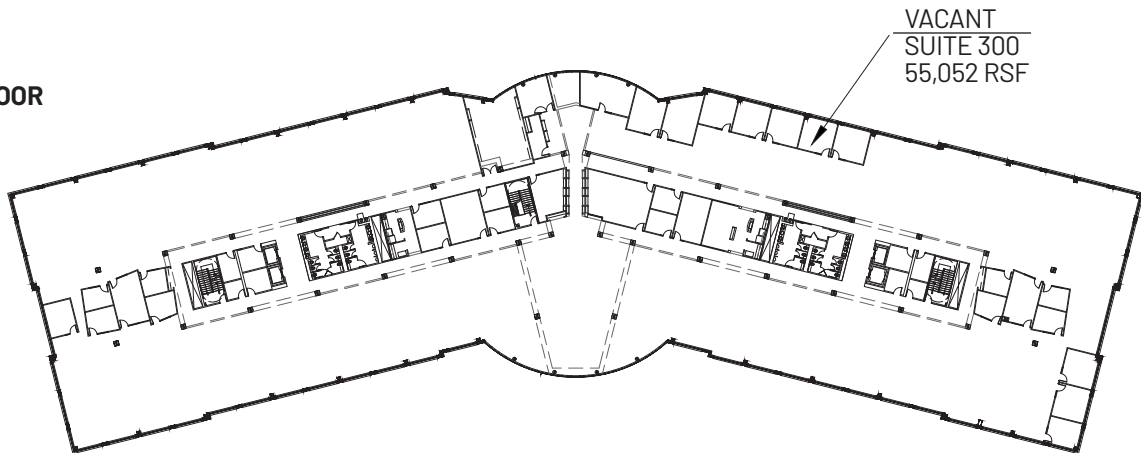

THIRD FLOOR

NEWMARK

Daniel Canvasser | Daniel.Canvasser@nrmk.com
Wade Lorimer | Wade.Lorimer@nrmk.com
John Eagal | John.Eagal@nrmk.com
Newmark
248.350.9500 | NMRK.com

KOJAIAN

Eric Horwitz
Leasing@Kojaian.com
Kojaian Management Corporation
248.644.7600 | Kojaian.com