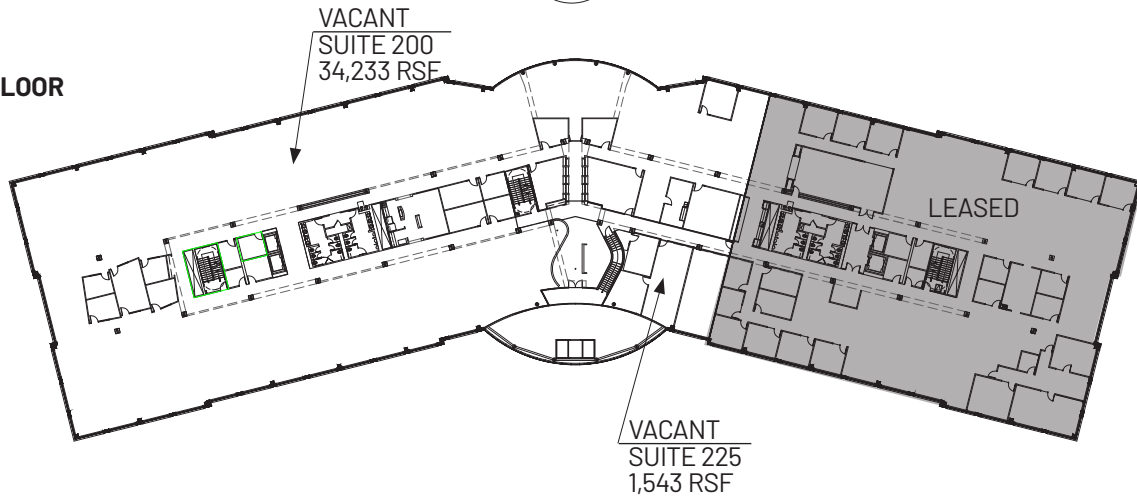

SECOND FLOOR