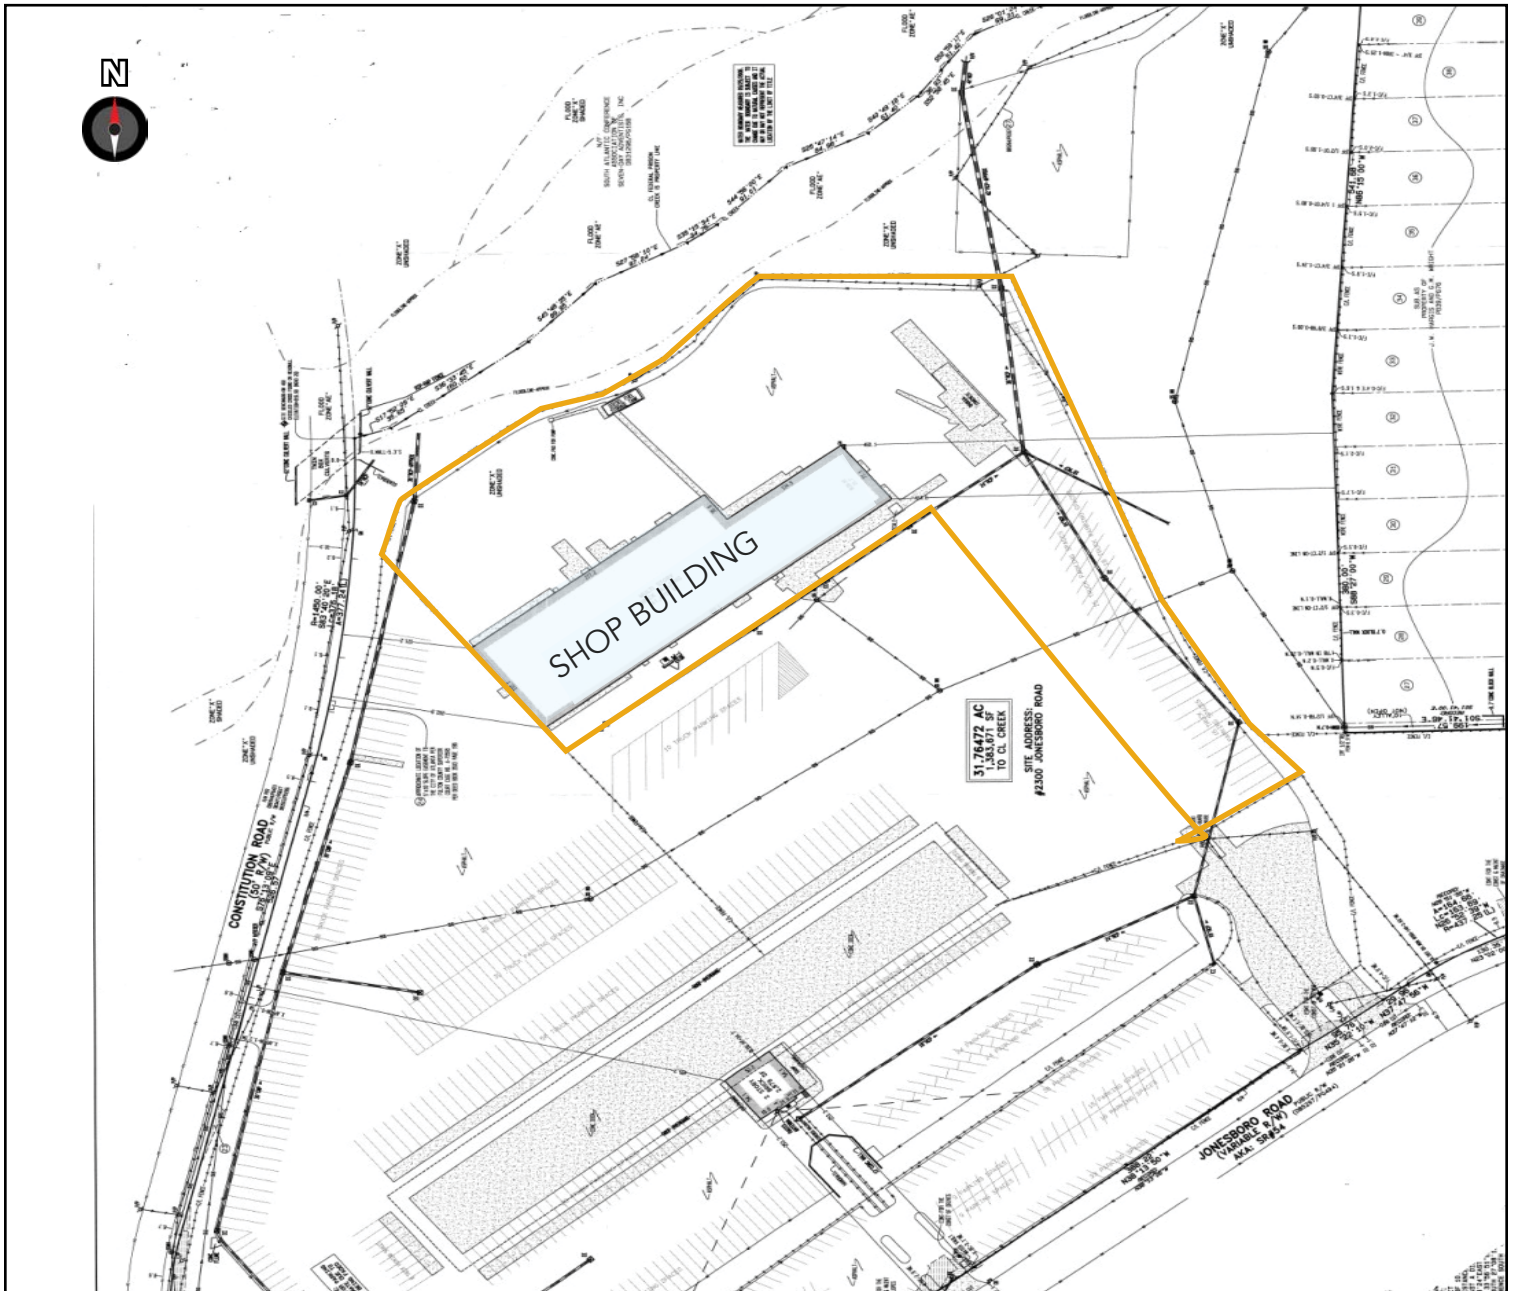

Burr & Temkin

Truck Maintenance Facility in Atlanta

FOR LEASE

Will McFarlin
12395 Morris Road
Suite 105
Alpharetta, GA
770.410.1900
willm@burrtemkin.com

This statement is based upon information we believe to be correct and is obtained from sources we regard as reliable, but we assume no liability for errors or omissions therein.

www.burrtemkin.com