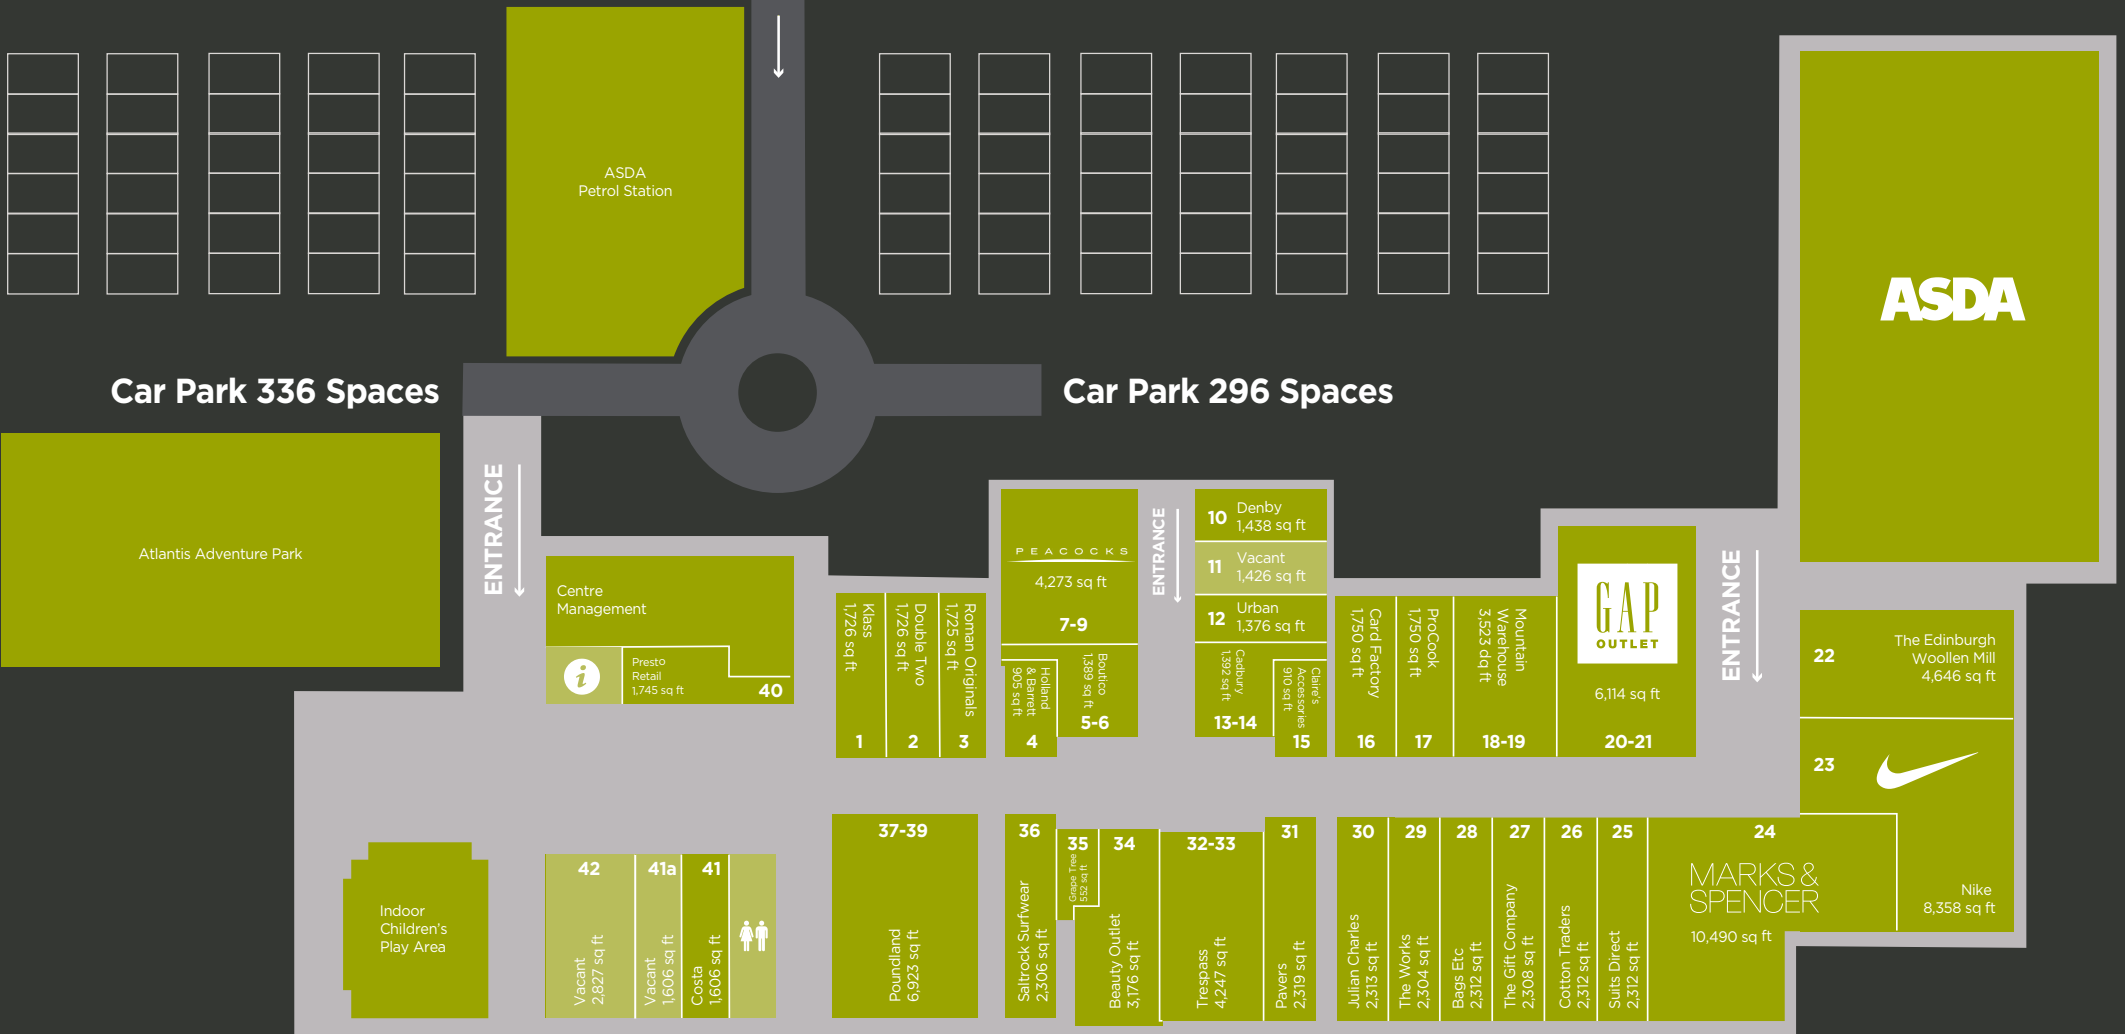

← A39 ← CLOVELLY ROAD → BIDEFORD TOWN CENTRE →