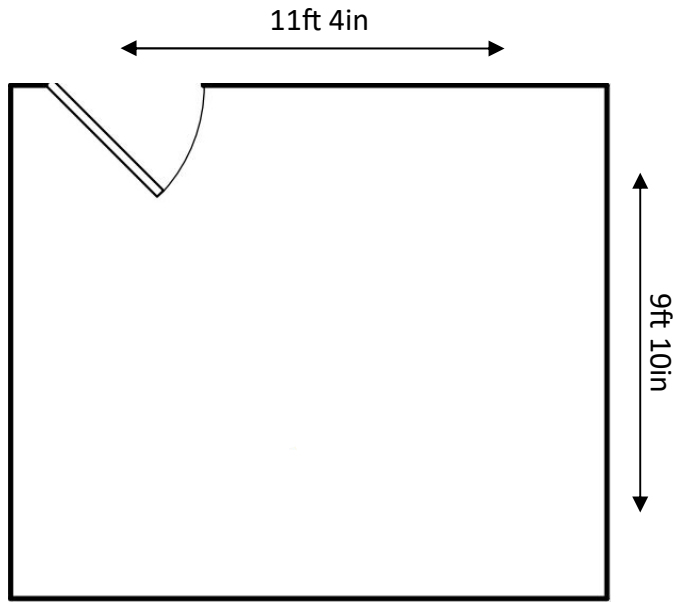

3801 W 50th St

Minneapolis, MN 55410

Suite 250D

112 Usable Square Feet

191 Rentable Square Feet