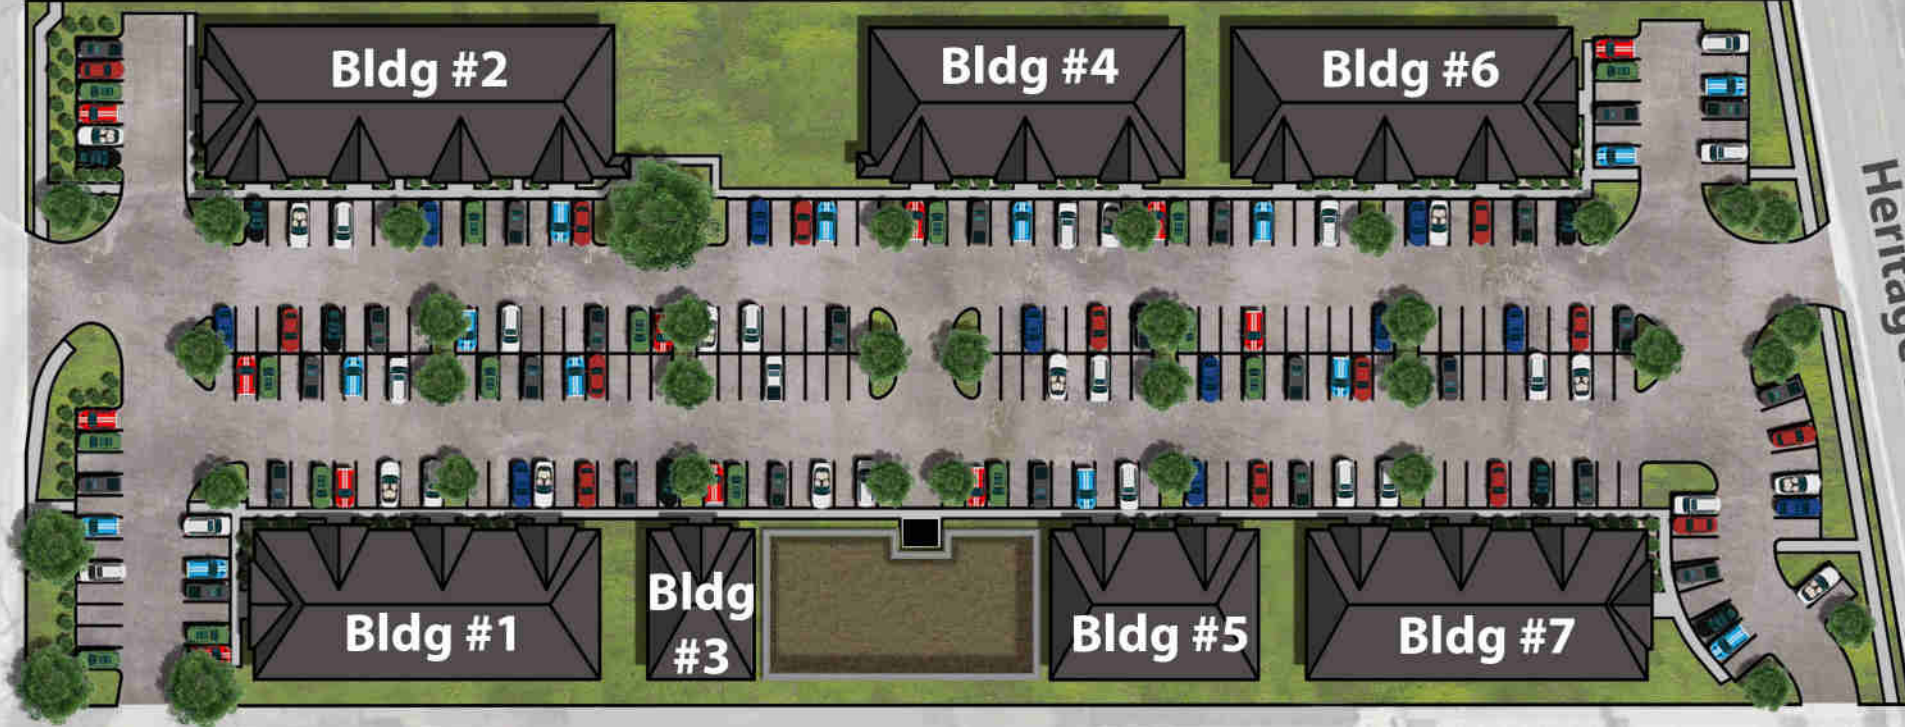

0.45 miles to E Pecan St

1.0 mile to E Pflugerville Pkwy

FM 685 (Dessau Road)

Heritage Loop Trail