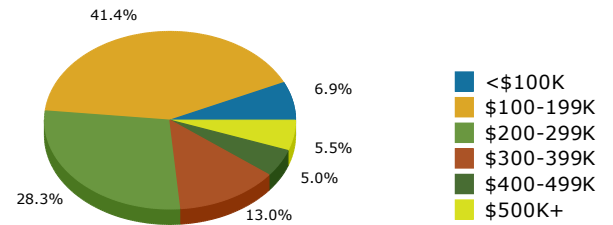

2015 Population by Race

2015 Population by Age

Households

2015 Home Value

2015-2020 Annual Growth Rate

Household Income

Source: U.S. Census Bureau, Census 2010 Summary File 1. Esri forecasts for 2015 and 2020.