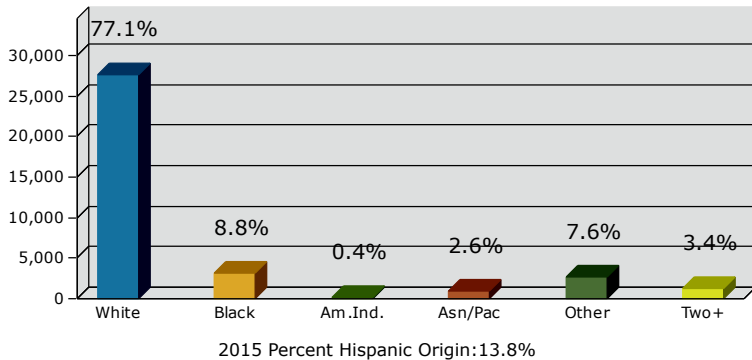

2015 Population by Race

2015 Population by Age

Households

2015 Home Value

2015-2020 Annual Growth Rate

Household Income

Source: U.S. Census Bureau, Census 2010 Summary File 1. Esri forecasts for 2015 and 2020.