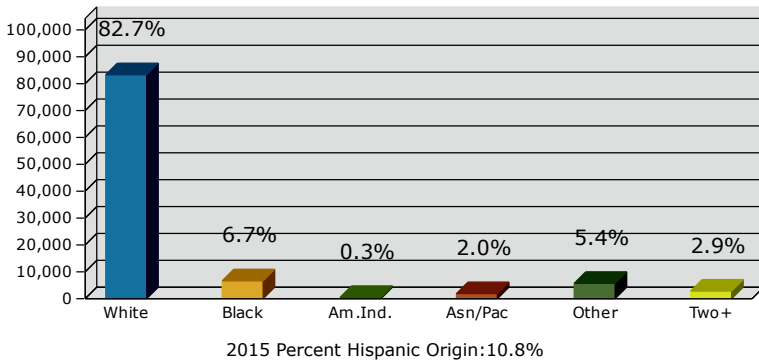

Households

2015 Population by Race