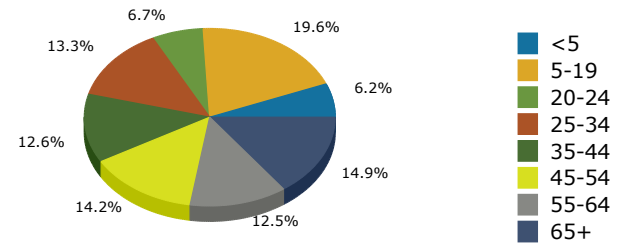

2015 Population by Race

2015 Population by Age

Households

2015 Home Value

2015-2020 Annual Growth Rate

Household Income

Source: U.S. Census Bureau, Census 2010 Summary File 1. Esri forecasts for 2015 and 2020.