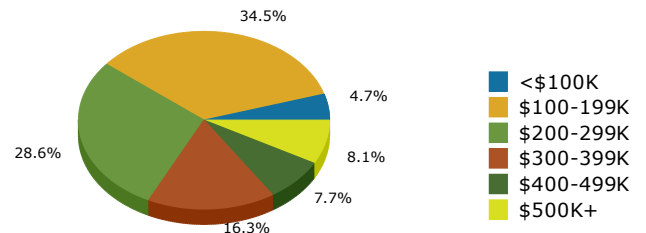

2015 Population by Race

2015 Population by Age

Households

2015 Home Value

2015-2020 Annual Growth Rate

Household Income

Source: U.S. Census Bureau, Census 2010 Summary File 1. Esri forecasts for 2015 and 2020.