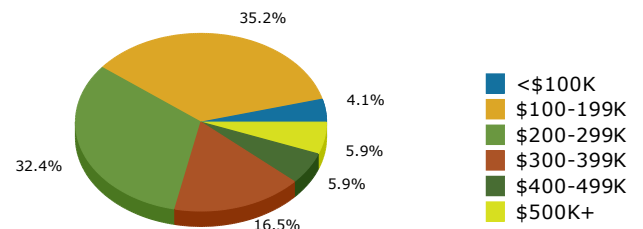

2015 Population by Race

2015 Population by Age

Households

2015 Home Value

2015-2020 Annual Growth Rate

Household Income

Source: U.S. Census Bureau, Census 2010 Summary File 1. Esri forecasts for 2015 and 2020.