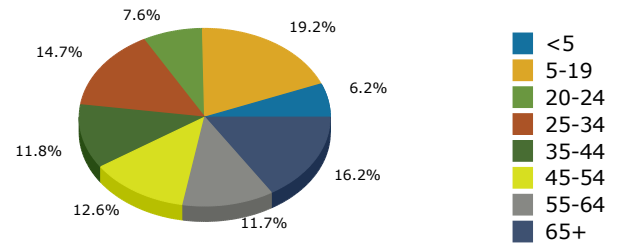

2015 Population by Race

2015 Population by Age

Households

2015 Home Value

2015-2020 Annual Growth Rate

Household Income

Source: U.S. Census Bureau, Census 2010 Summary File 1. Esri forecasts for 2015 and 2020.