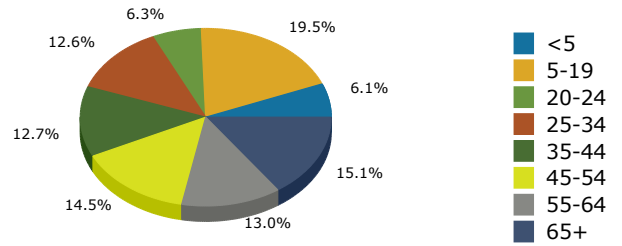

2015 Population by Race

2015 Population by Age

Households

2015 Home Value

2015-2020 Annual Growth Rate

Household Income

Source: U.S. Census Bureau, Census 2010 Summary File 1. Esri forecasts for 2015 and 2020.