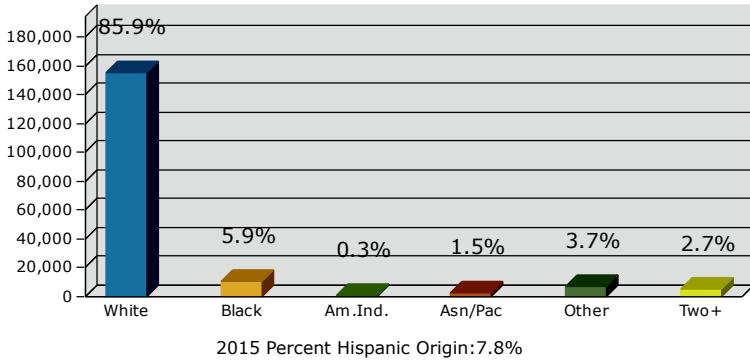

Households

2015 Population by Race