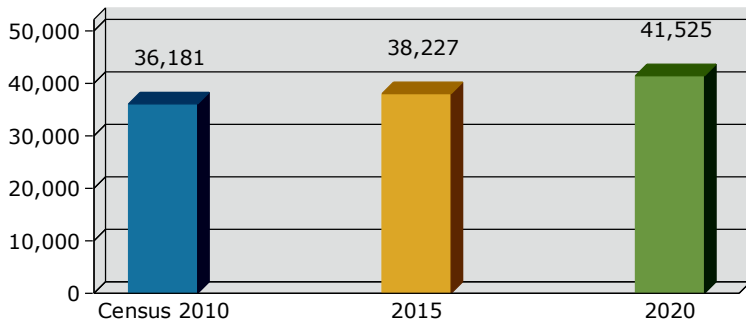

2015 Population by Race

2015 Population by Age

Households

2015 Home Value

2015-2020 Annual Growth Rate

Household Income

Source: U.S. Census Bureau, Census 2010 Summary File 1. Esri forecasts for 2015 and 2020.