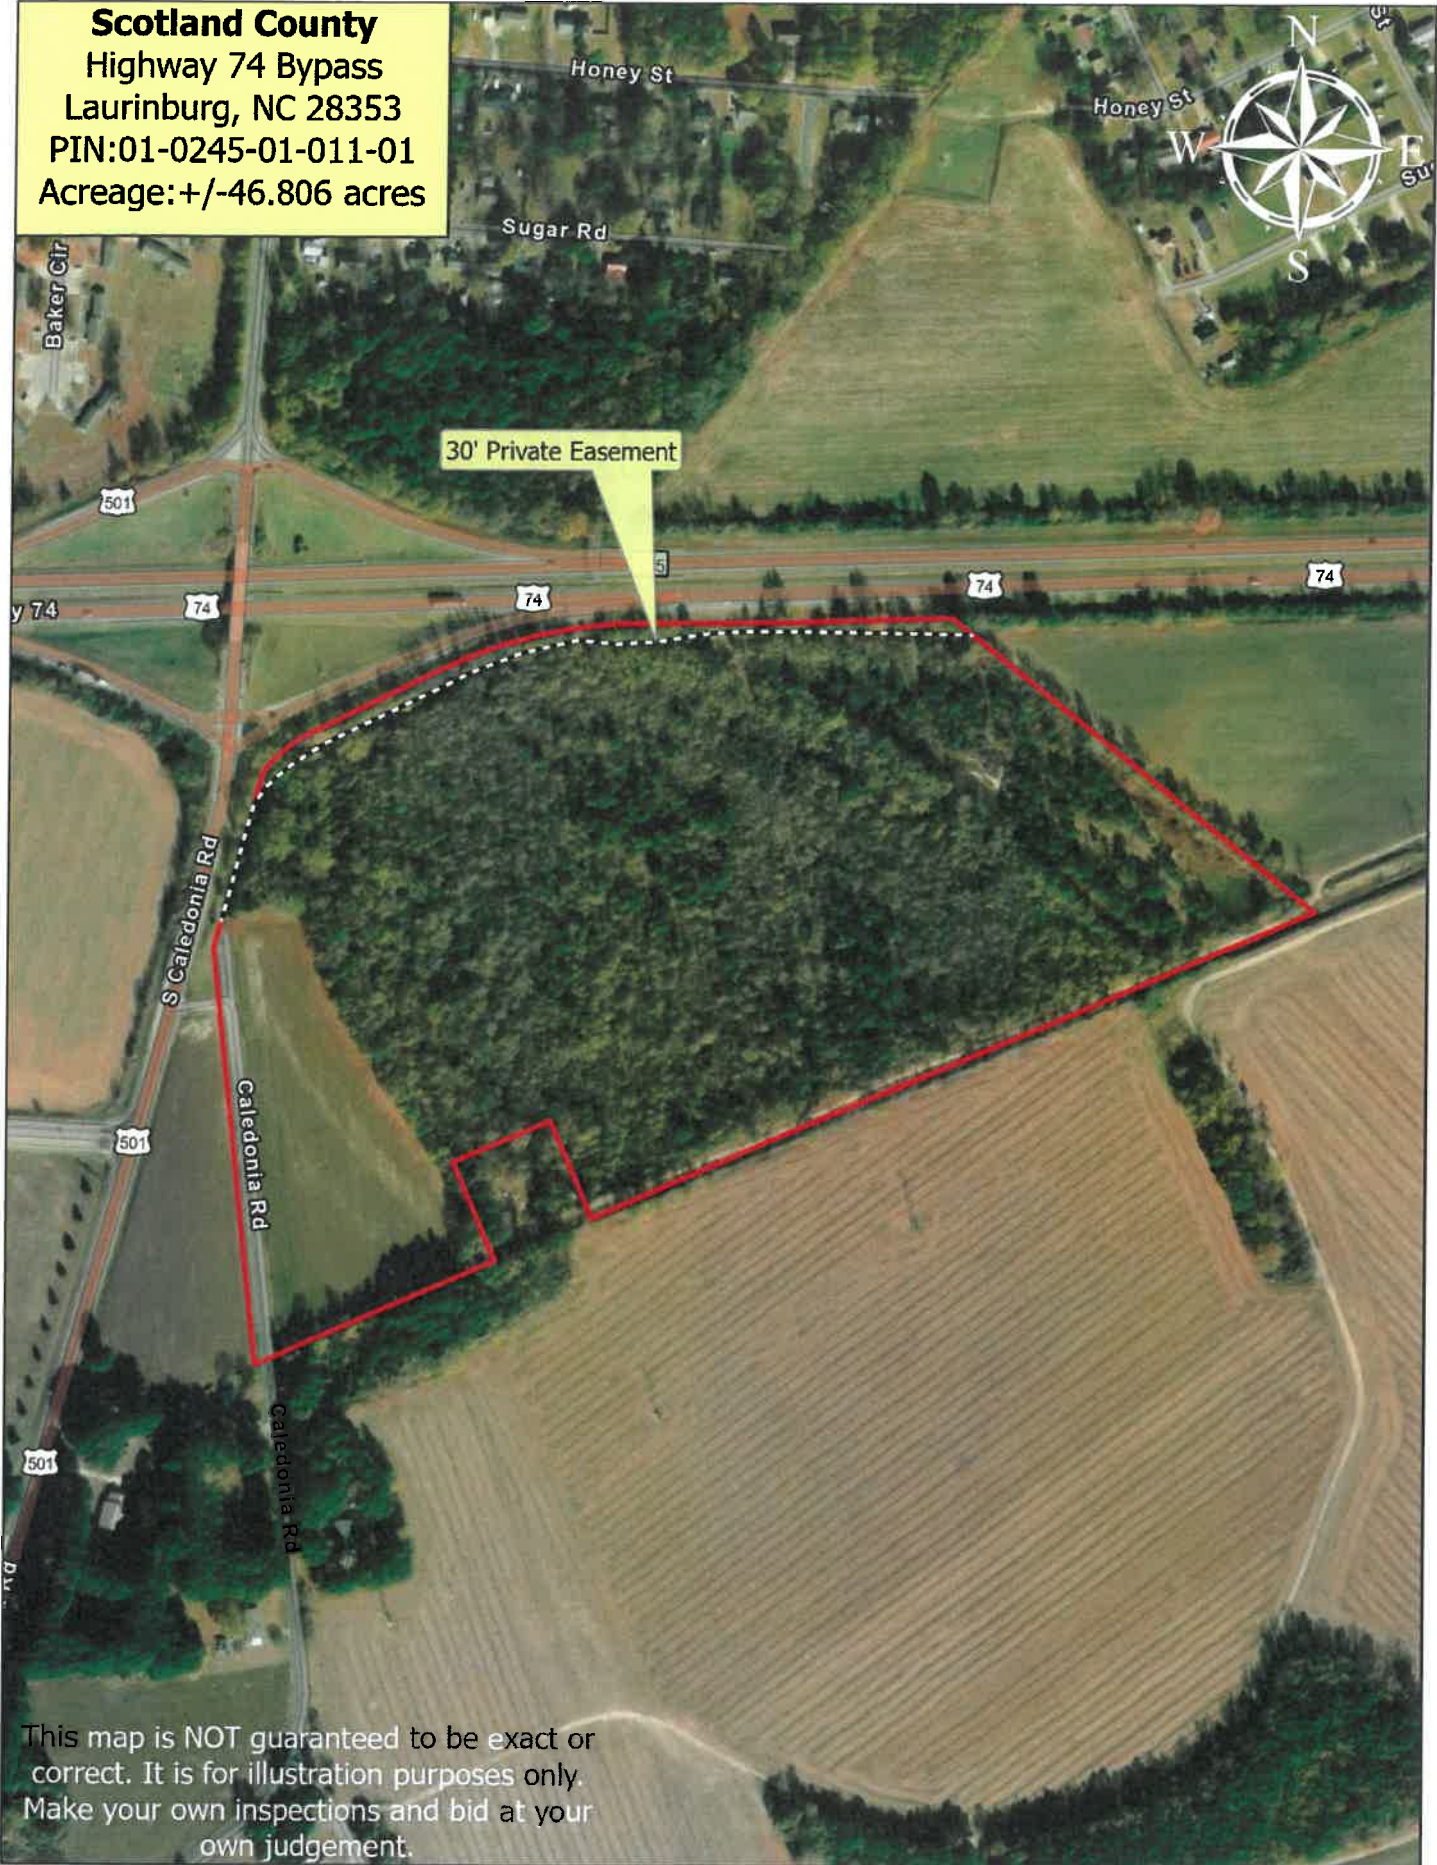

Scotland County
Highway 74 Bypass
Laurinburg, NC 28353
PIN:01-0245-01-011-01
Acreage: +/-46.806 acres

This map is NOT guaranteed to be exact or correct. It is for illustration purposes only. Make your own inspections and bid at your own judgement.