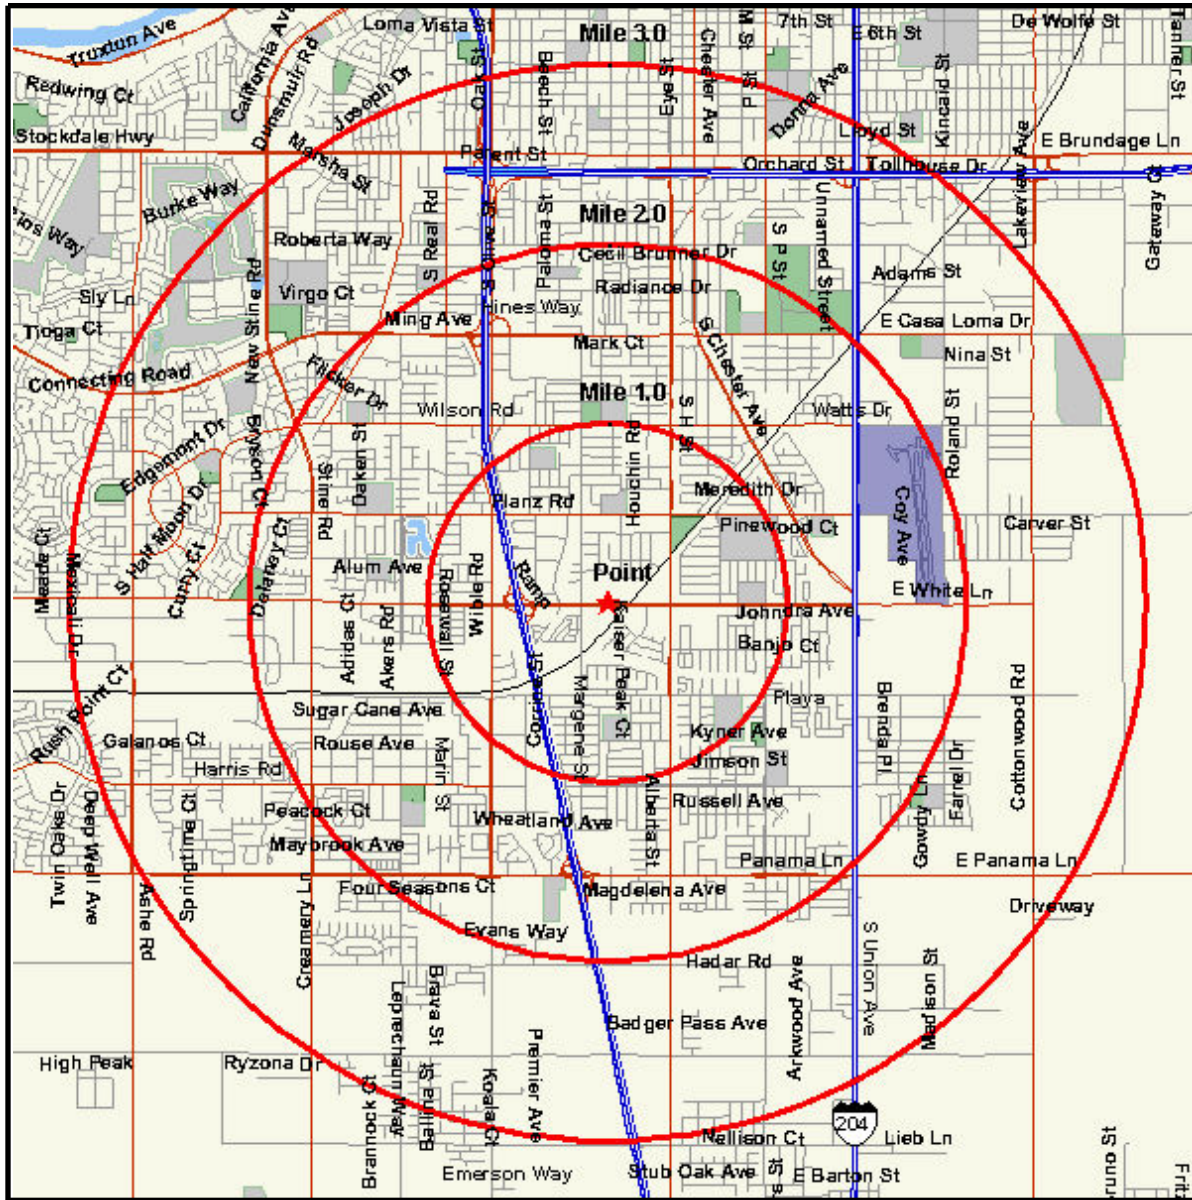

# Area Map

Prepared For:  
Project Code:

Order #: 963430224  
Site: 01

2190 WHITE LN  
BAKERSFIELD, CA 93304-6915

1.00, 2.00 and 3.00 Mile Radii  
Coord: 35.317837 -119.027457

Prepared on: April 21, 2005  
© 2005 CLARITAS INC. All rights reserved.  
1 800 866 6511