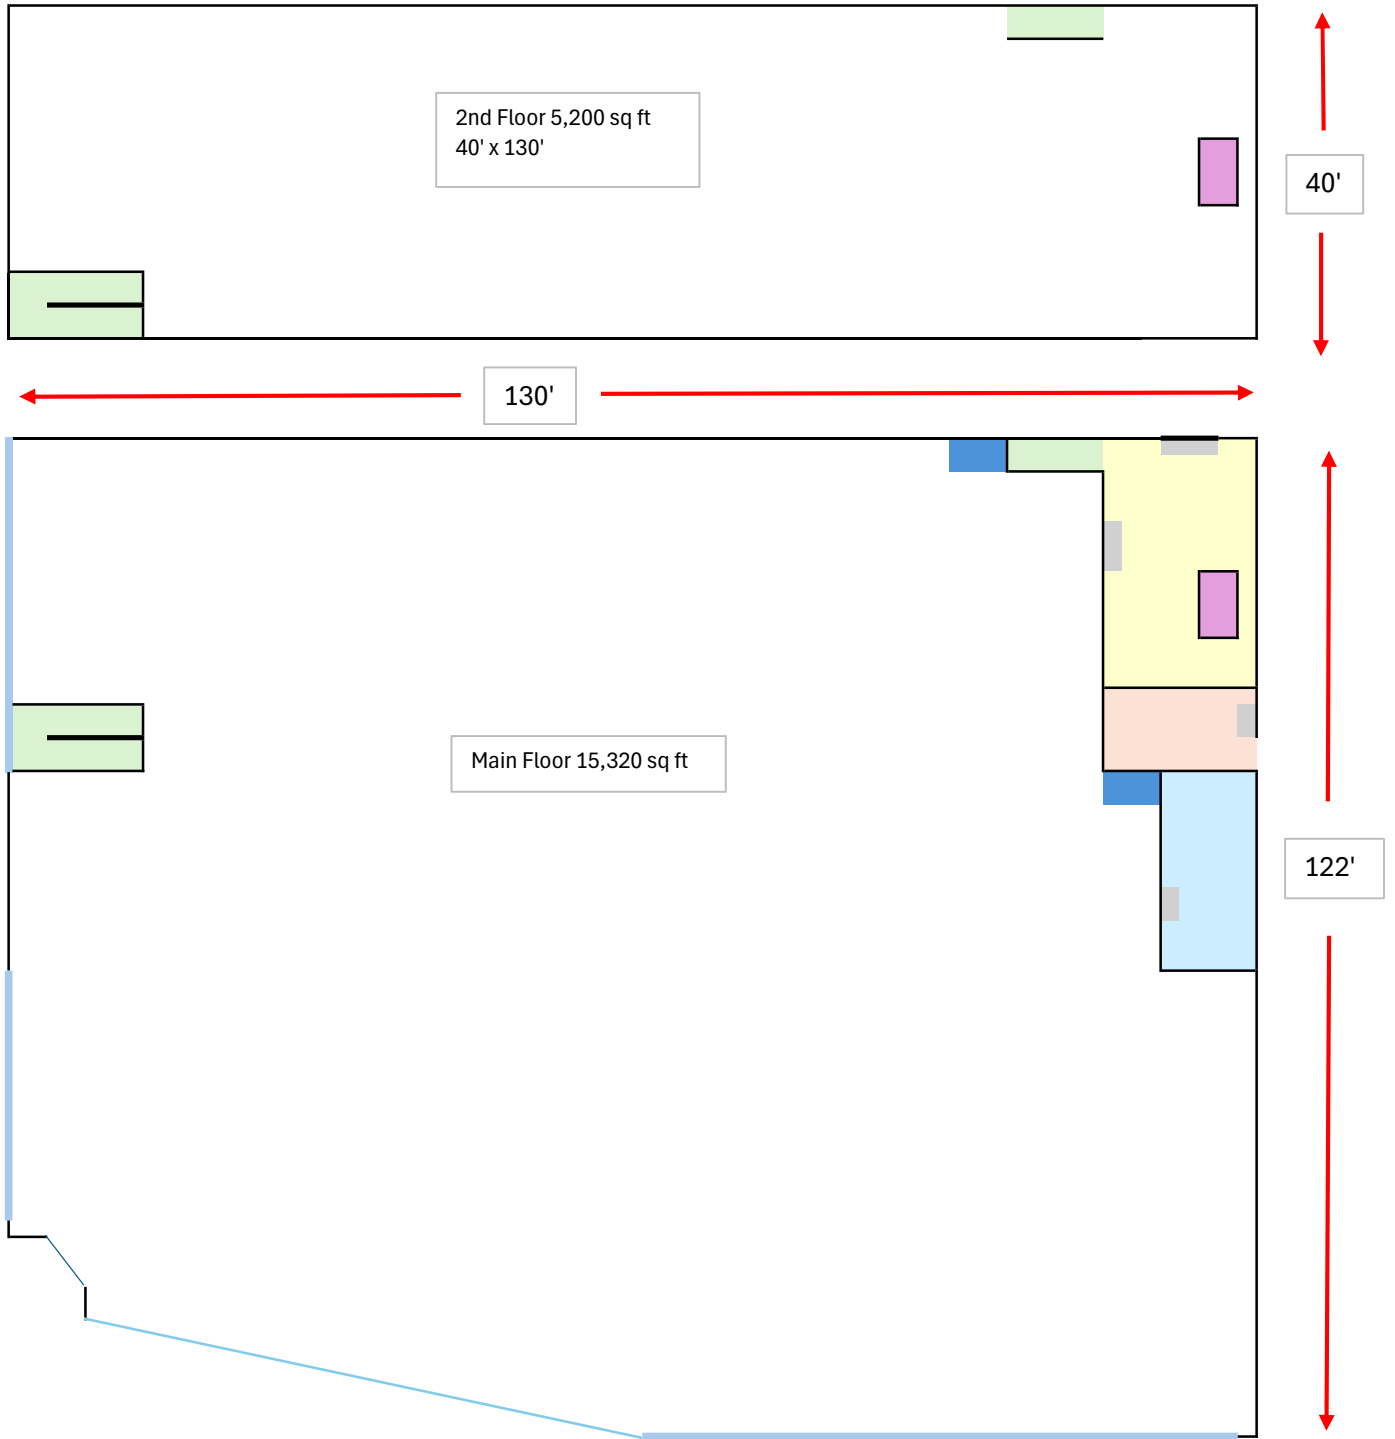

700 Broadway Building Layout

- | | | | |
|---|----------|---|-------------------|
|  | Windows |  | Mechanical Rm |
|  | Bathroom |  | Freight Lift |
|  | Stairway |  | Storage 17' x 27' |
|  | Doorway |  | Office 10' x 24' |