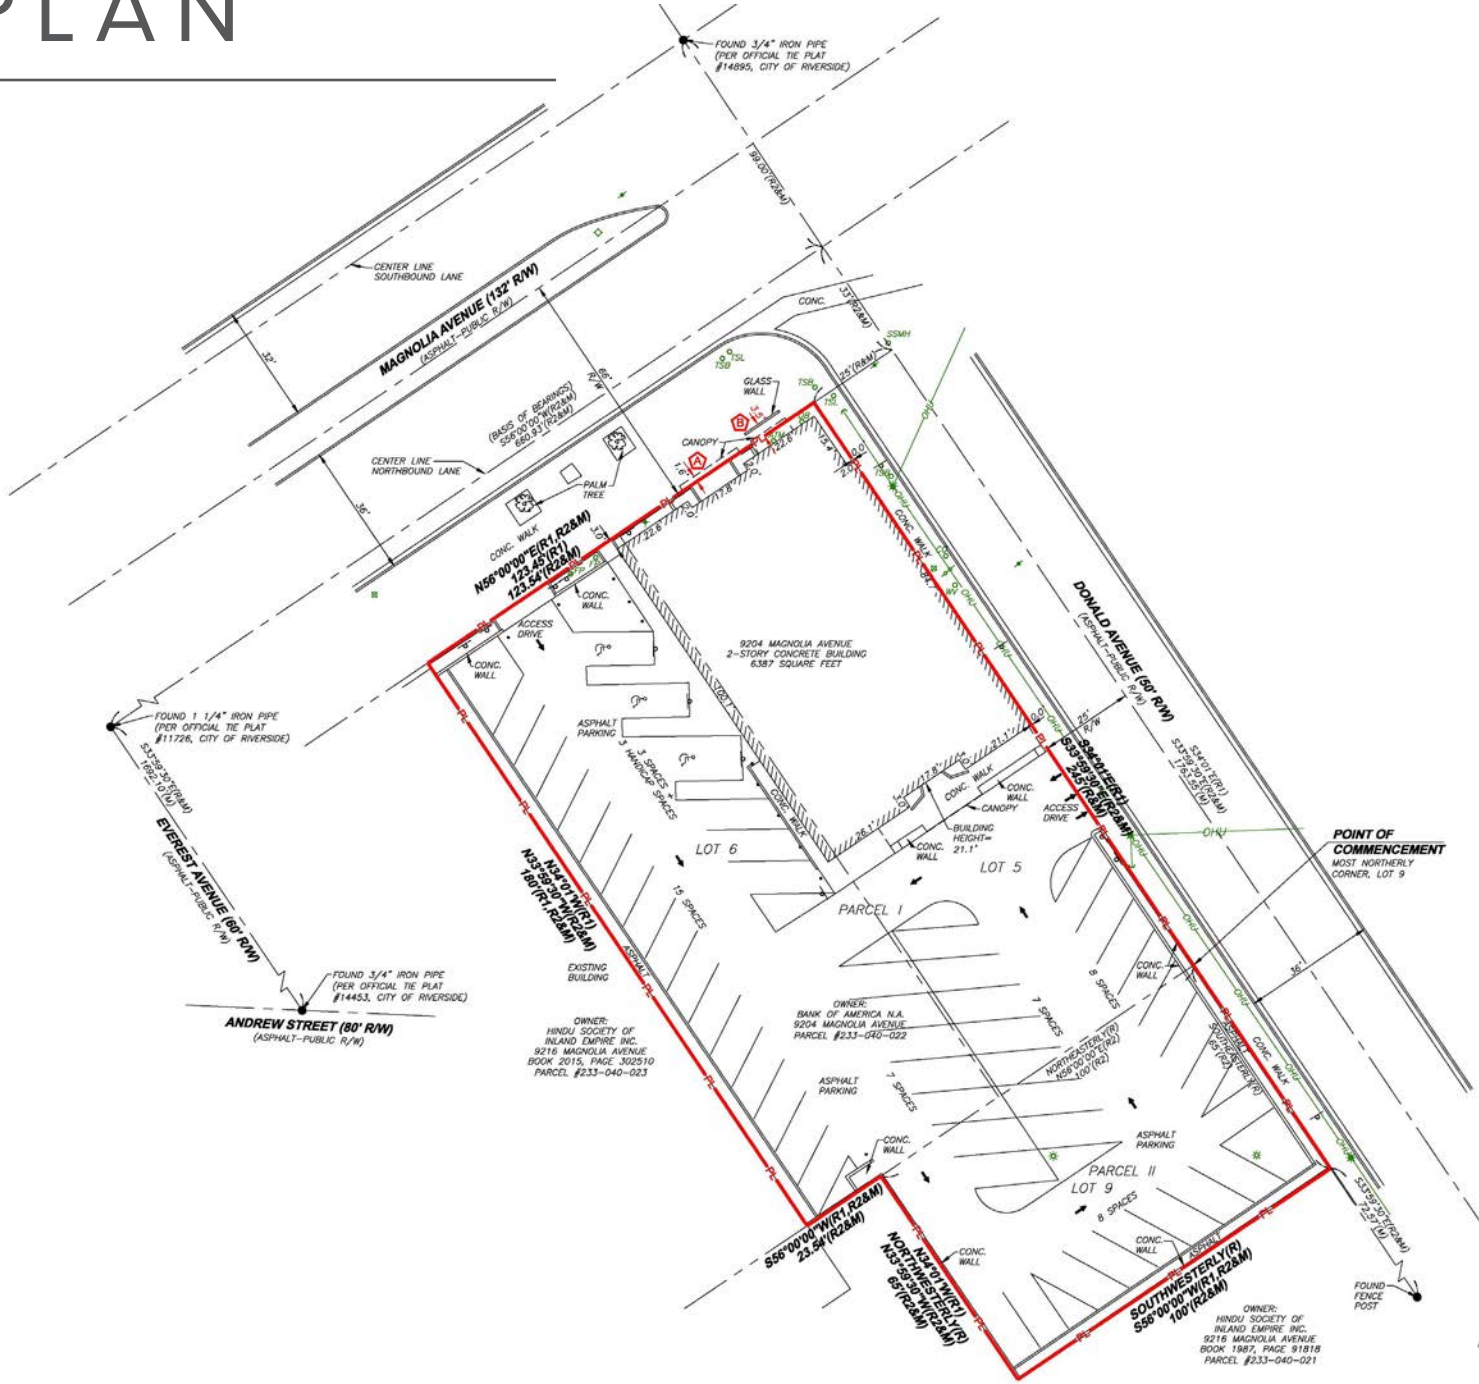

SITE PLAN

AERIAL

CA Baptist University
11,500 Students

Food 4 Less

Parkview Medical Ctr
1,200 Employees

Superior Court of CA
1,100 Employees

STATER
BROS.
markets

MAGNOLIA AVE 27,000 ADT

211,000 ADT

Riverside Auto Ctr

Audi CHEVROLET BMW
HONDA KIA
Ford MERCEDES-BENZ LEXUS

PROPERTY
9204 Magnolia Avenue

INTERSTATE
91

Smart&Final

LOWE'S

BEST
BUY