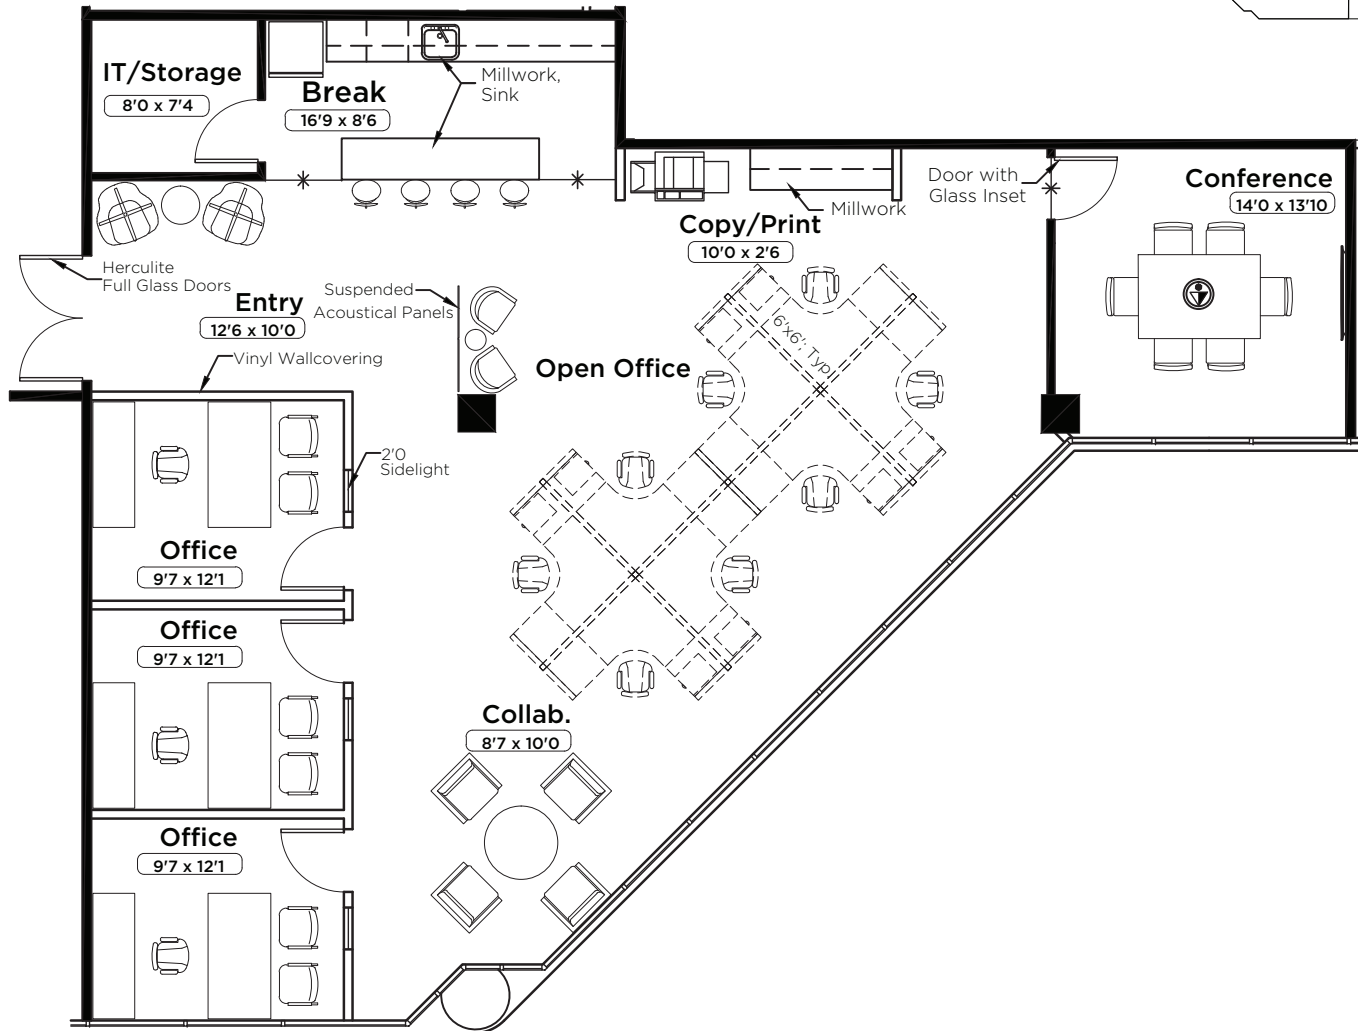

Meridian One

4350 West Cypress Street
Tampa, Florida 33607

Suite 720
2,434 SF

Lisa Coulter
(813) 876-7000

Disclaimer: The above floor plan is not to scale.
The available space shown is believed to be correct but is subject to change.