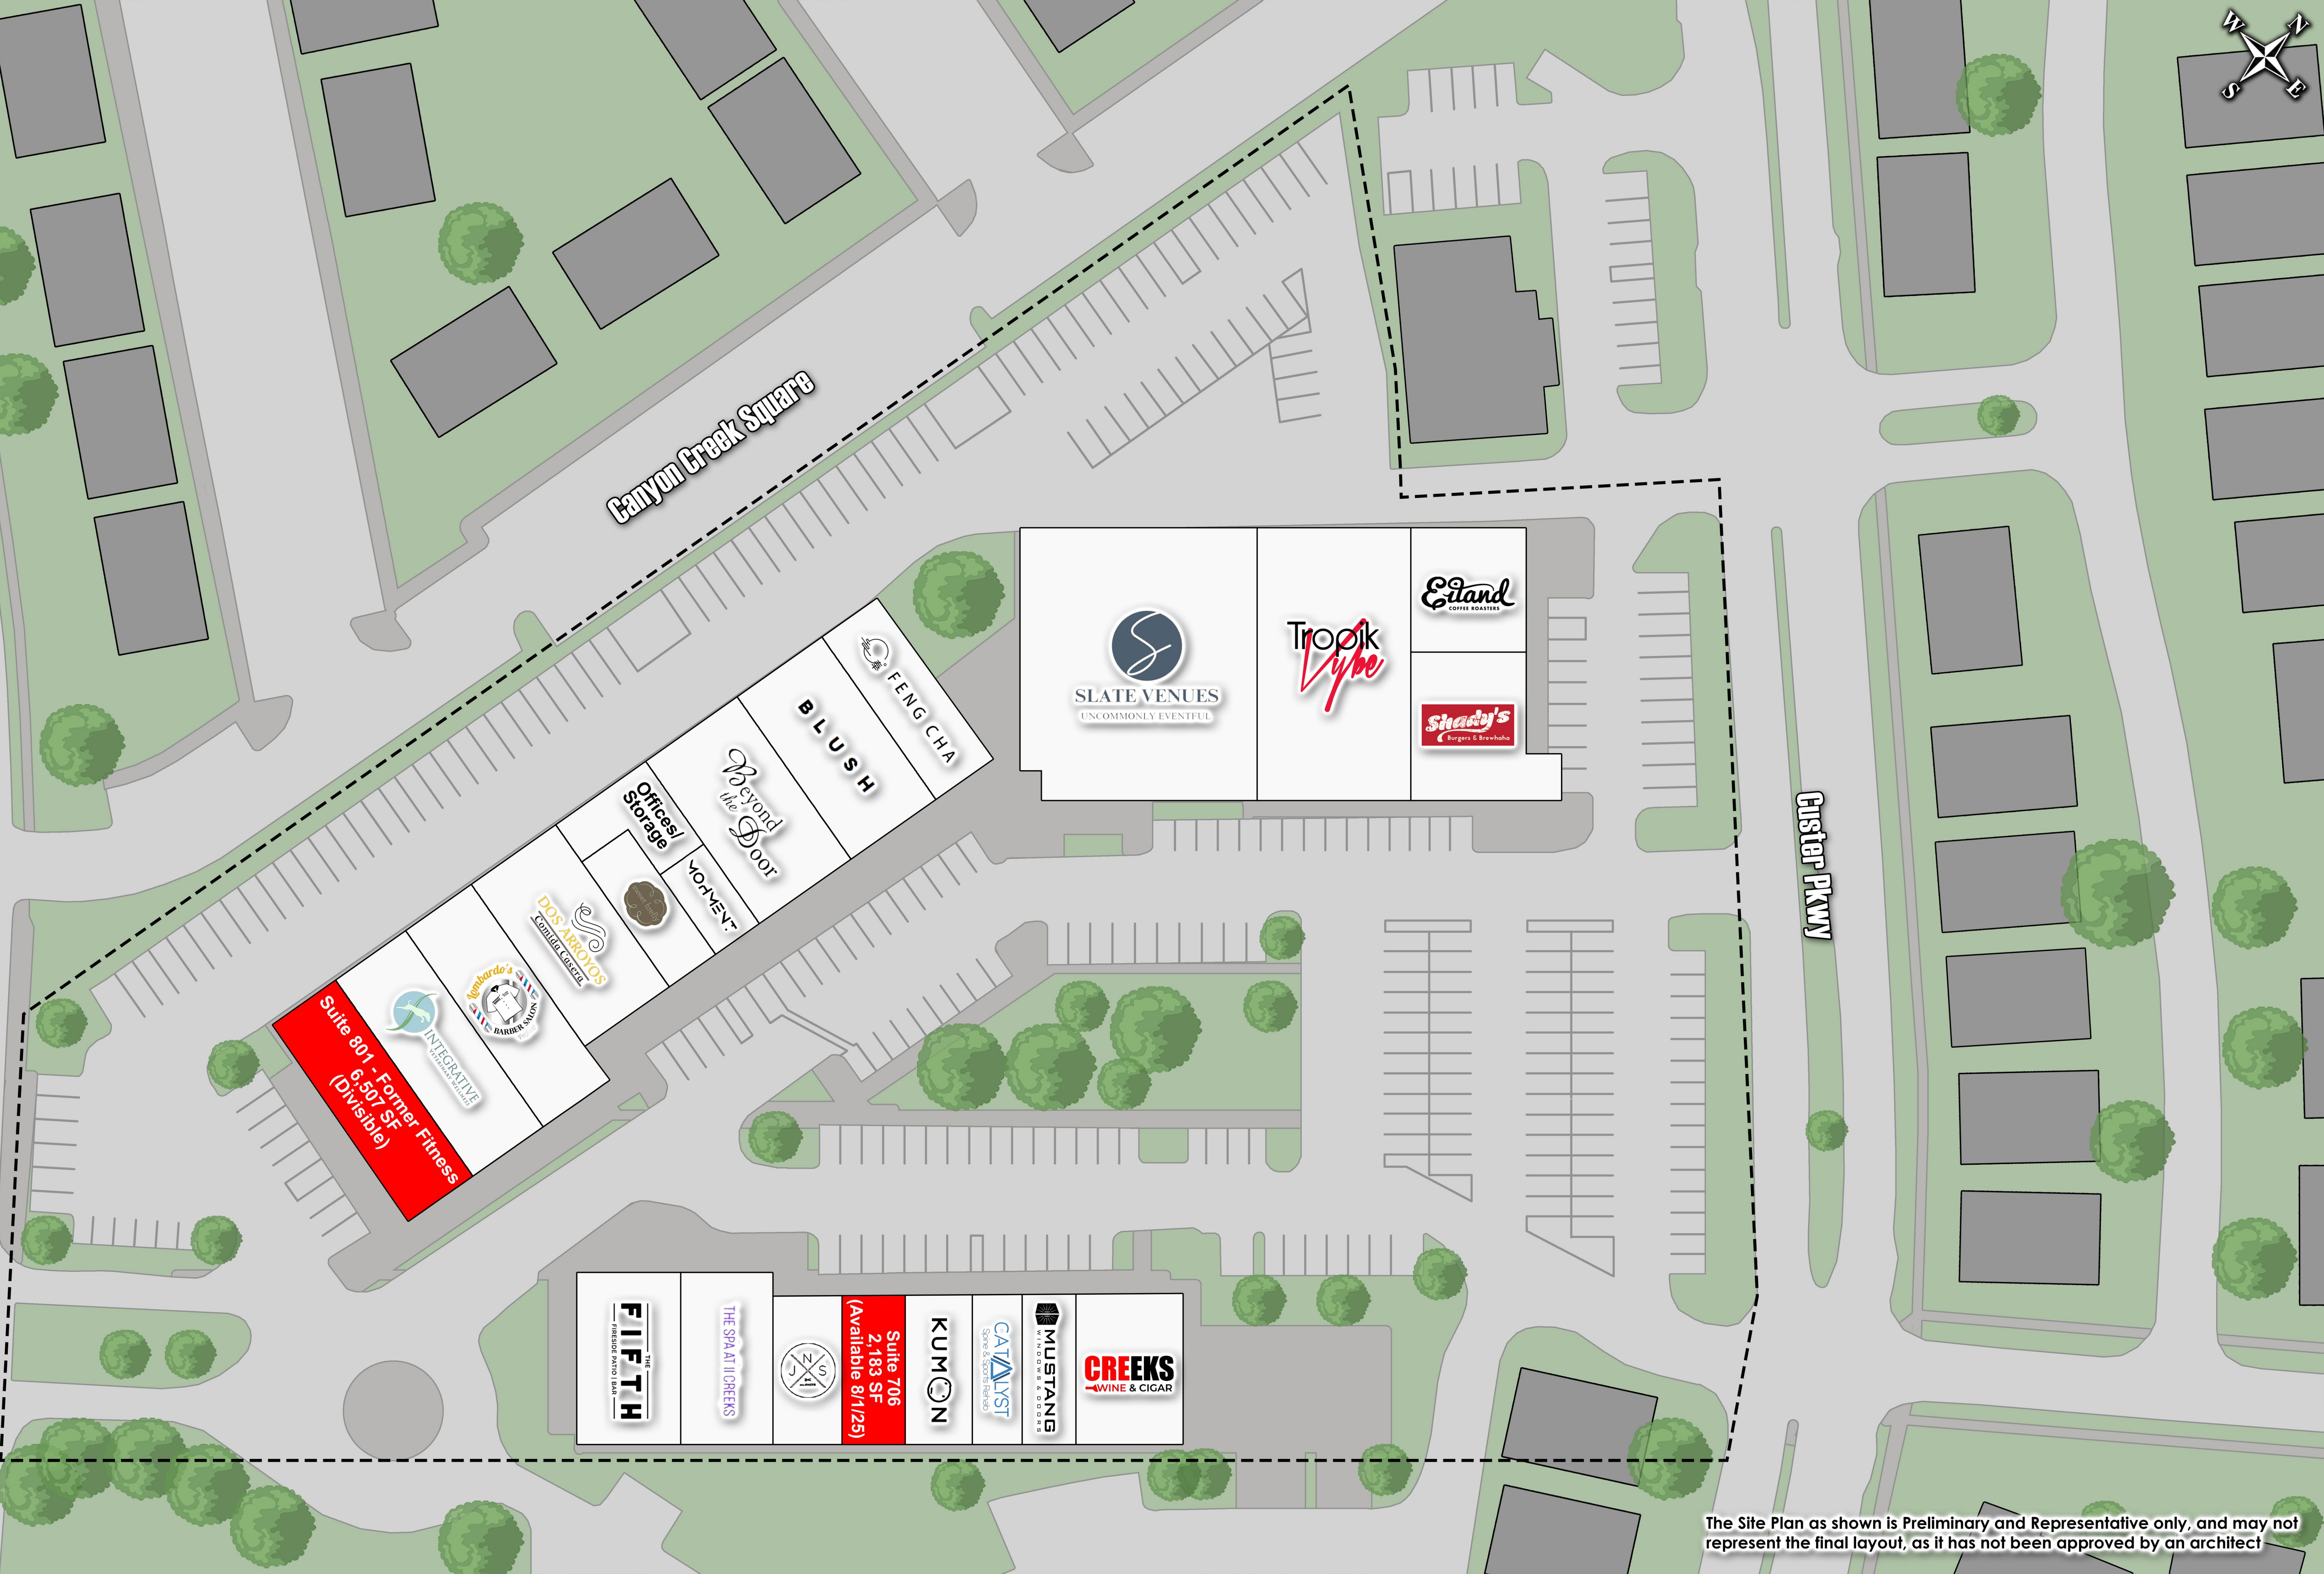

Canyon Creek Square

Custer Pkwy

Lookout Dr

Suite 801 - Former Fitness
6,507 SF
(Divisible)

Suite 706
2,183 SF
(Available 8/1/25)

SLATE VENUES
UNCOMMONLY EVENTFUL

Tropik
Type

Eiland
COFFEE ROASTERS

Shady's
Burgers & Brew-haha

BLUSH

Beyond
The Door

Offices/
Storage

MOMENT

DOS ARROYOS
CANTINA & COCINA

Barber Union

INTEGRATIVE
LIFE

MUSTANGS
WINDOWS & DOORS

CATALYST
Spine & Sports Rehab

KUMON

THE SPA AT CREEKS
Spine & Sports Rehab

THE SPA AT CREEKS

THE FIFTH
PRESERVE ENTJO BAR

CREEKS
WINE & CIGAR

The Site Plan as shown is Preliminary and Representative only, and may not represent the final layout, as it has not been approved by an architect