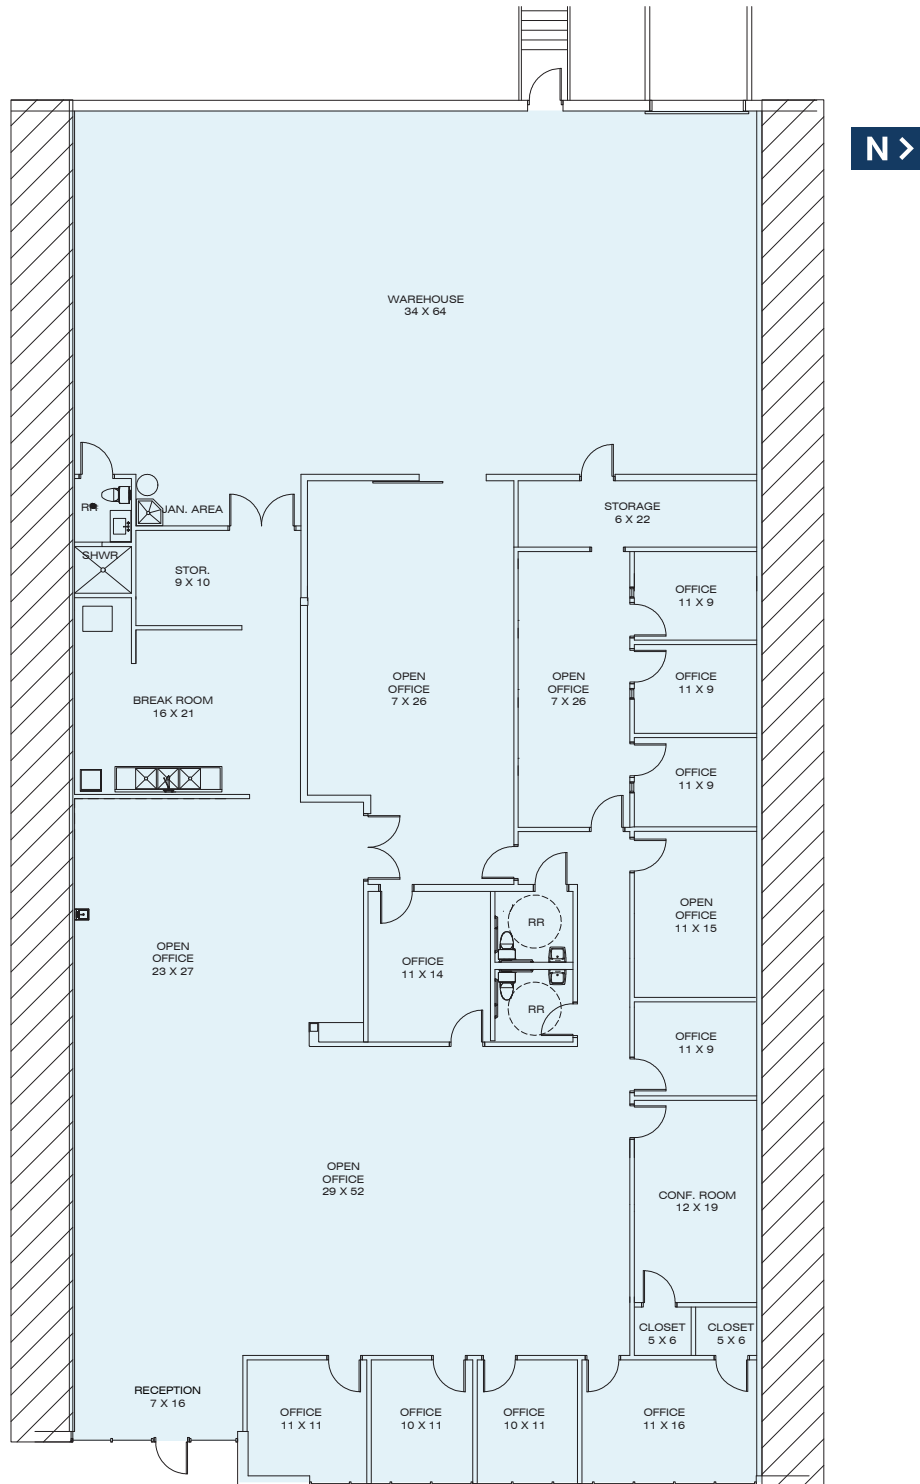

9155 Sterling Drive

8,432 SF AVAILABLE

Suite 140 | Irving, TX 75063

Jeremy Kelly
214.210.1360
jkelly@streamrealty.com

Mac Hall
214.560.2371
mac.hall@streamrealty.com