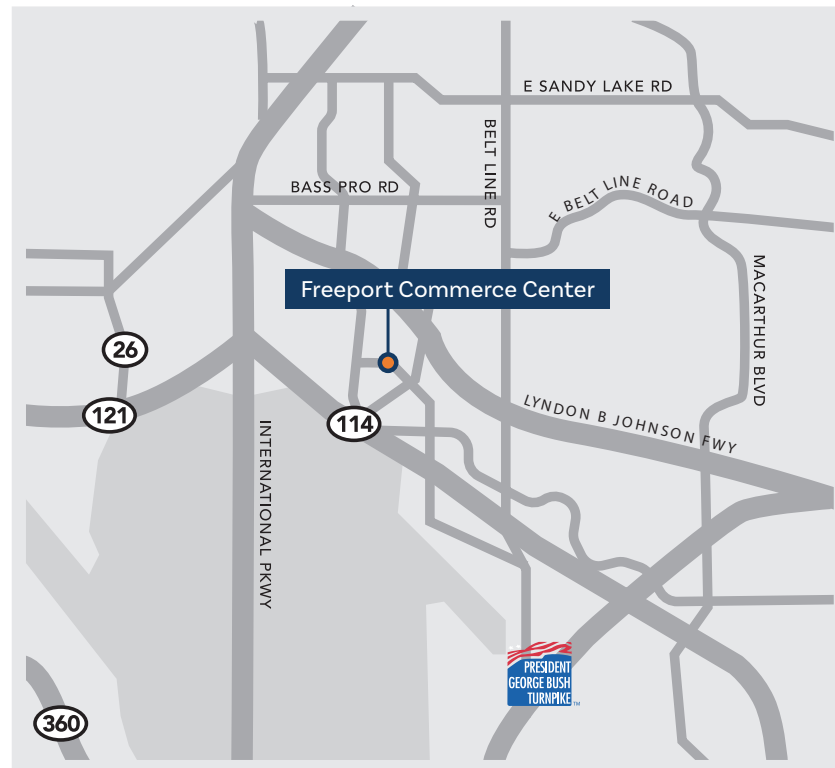

8,432 SF AVAILABLE

9155 Sterling Drive

Suite 140 | Irving, TX 75063

SUITE 140

- 8,432 Total available
- 5,945 SF office available
- 20' CH
- 1 dock high door
- 1 ramp

FOR LEASING INFORMATION

Jeremy Kelly
214.210.1360
jkelly@streamrealty.com