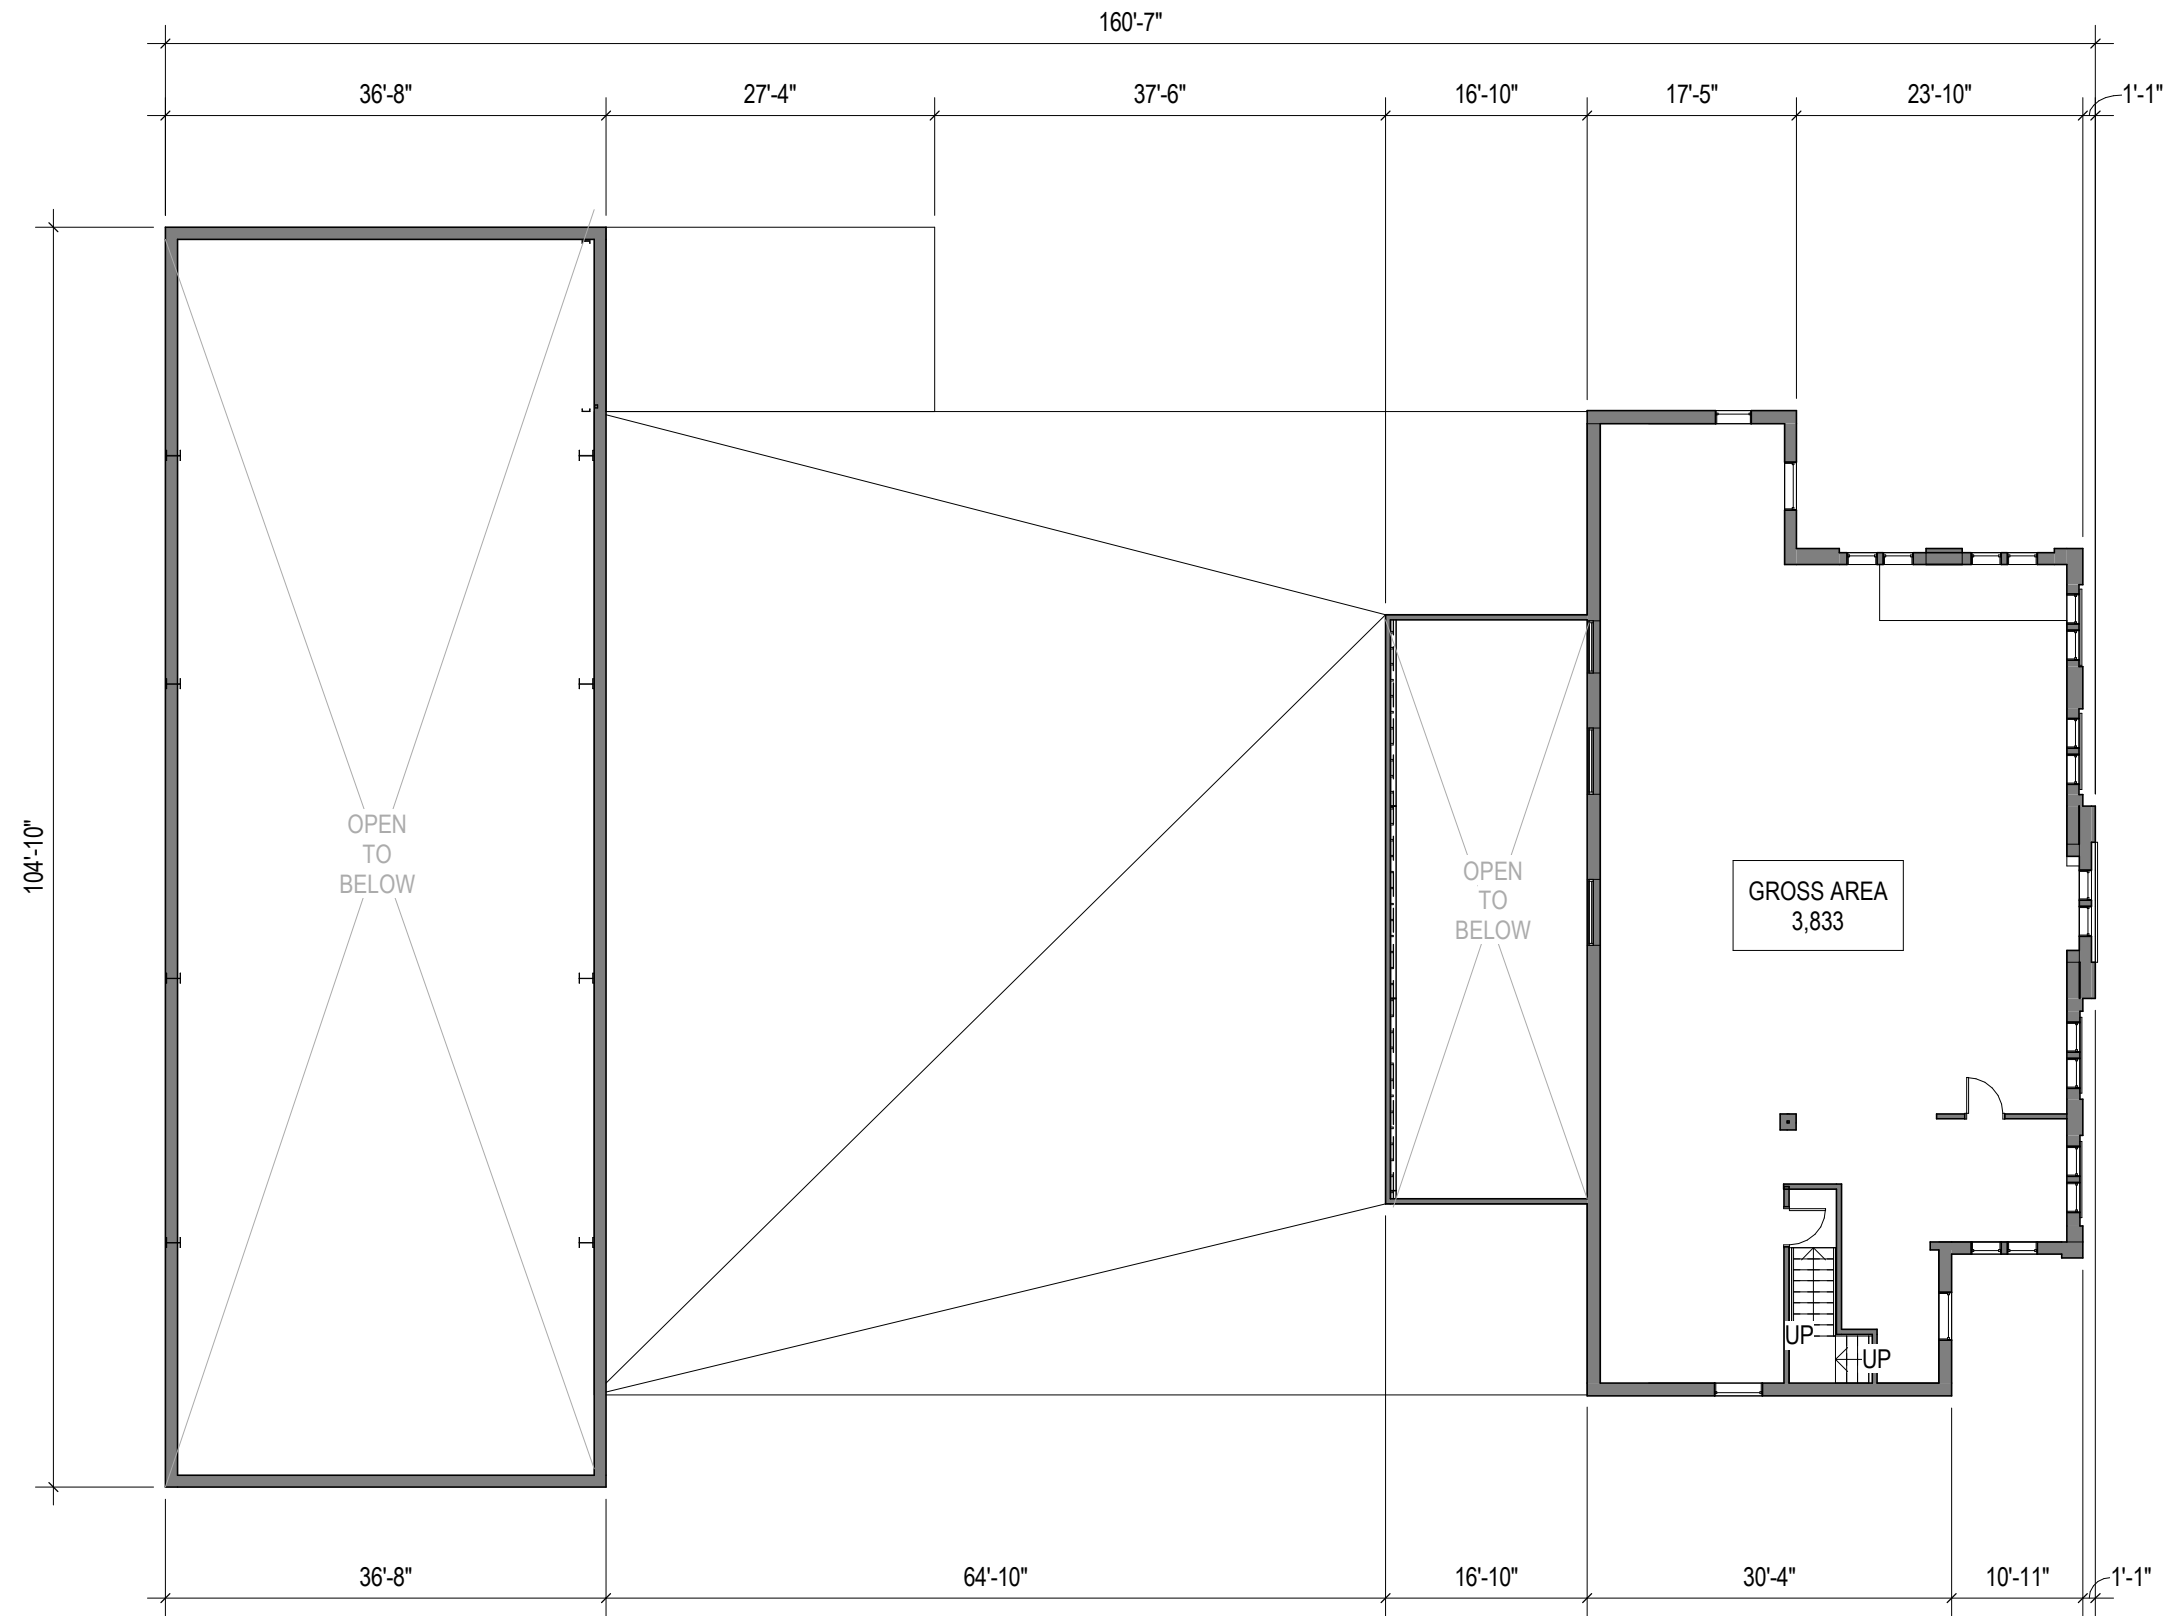

EXISTING - FIRST FLOOR

1

HISTORIC TRIBUNE BUILDING - 317 5TH ST, AMES, IA

SCALE: 1/16" = 1'-0"

TRUE

EXISTING - SECOND FLOOR

1

HISTORIC TRIBUNE BUILDING - 317 5TH ST, AMES, IA

SCALE: 1/16" = 1'-0"

TRUE