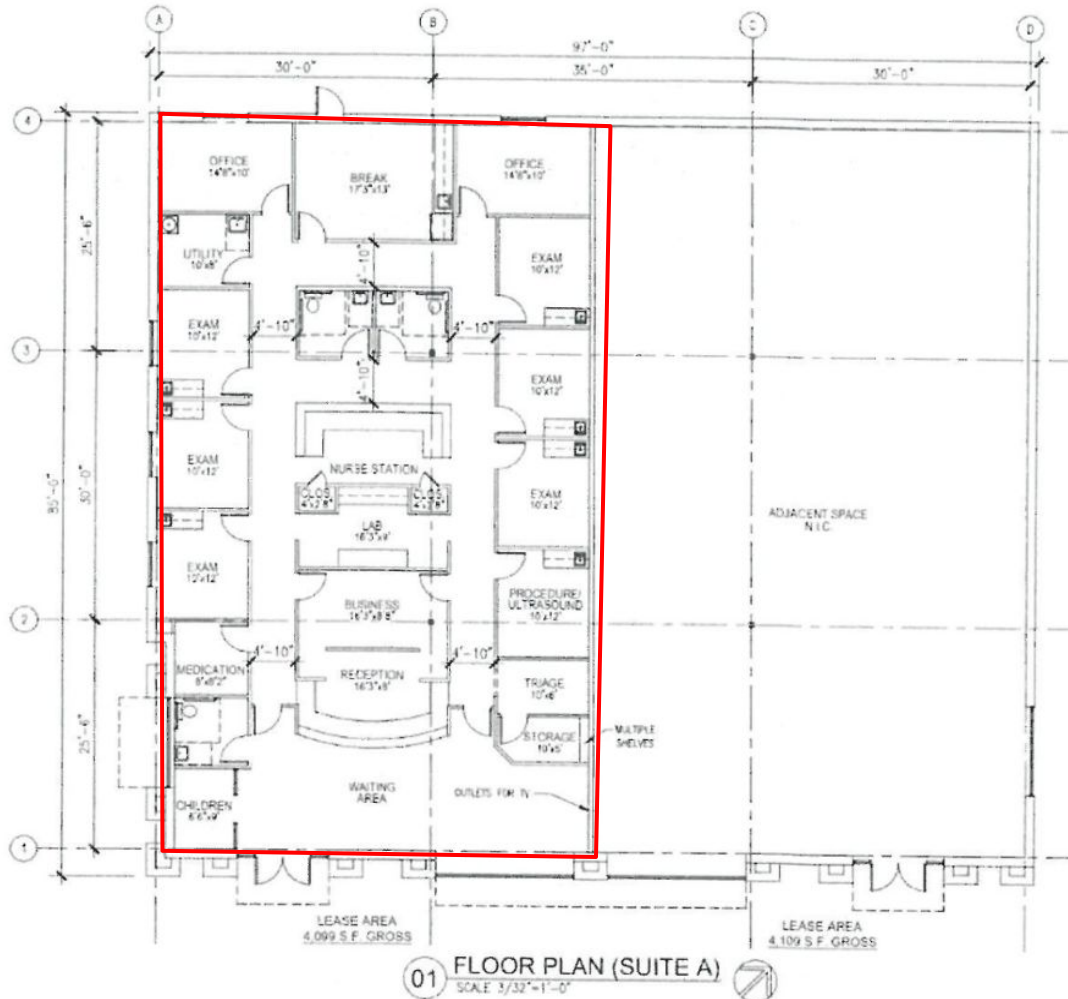

4,099 SF

Office Space For Lease

1408 W. NASA PKWY

1408 W. NASA PKWY Suite A
Webster, TX 77598

DETAILS

- Suite A - 4,099 SF
- Available within 90 days
- Existing Office Medical Buildout
- Easy access to Webster Medical Center
- Ample Parking
- Additional buildout available
- Call for Pricing and Terms

4,099 SF

Office For Lease

1408 W. NASA PKWY

Existing Floor Plan

Contacts:

Ross Wycoff

ross@wycoffdevelopment.com

Ph 281.455.4898