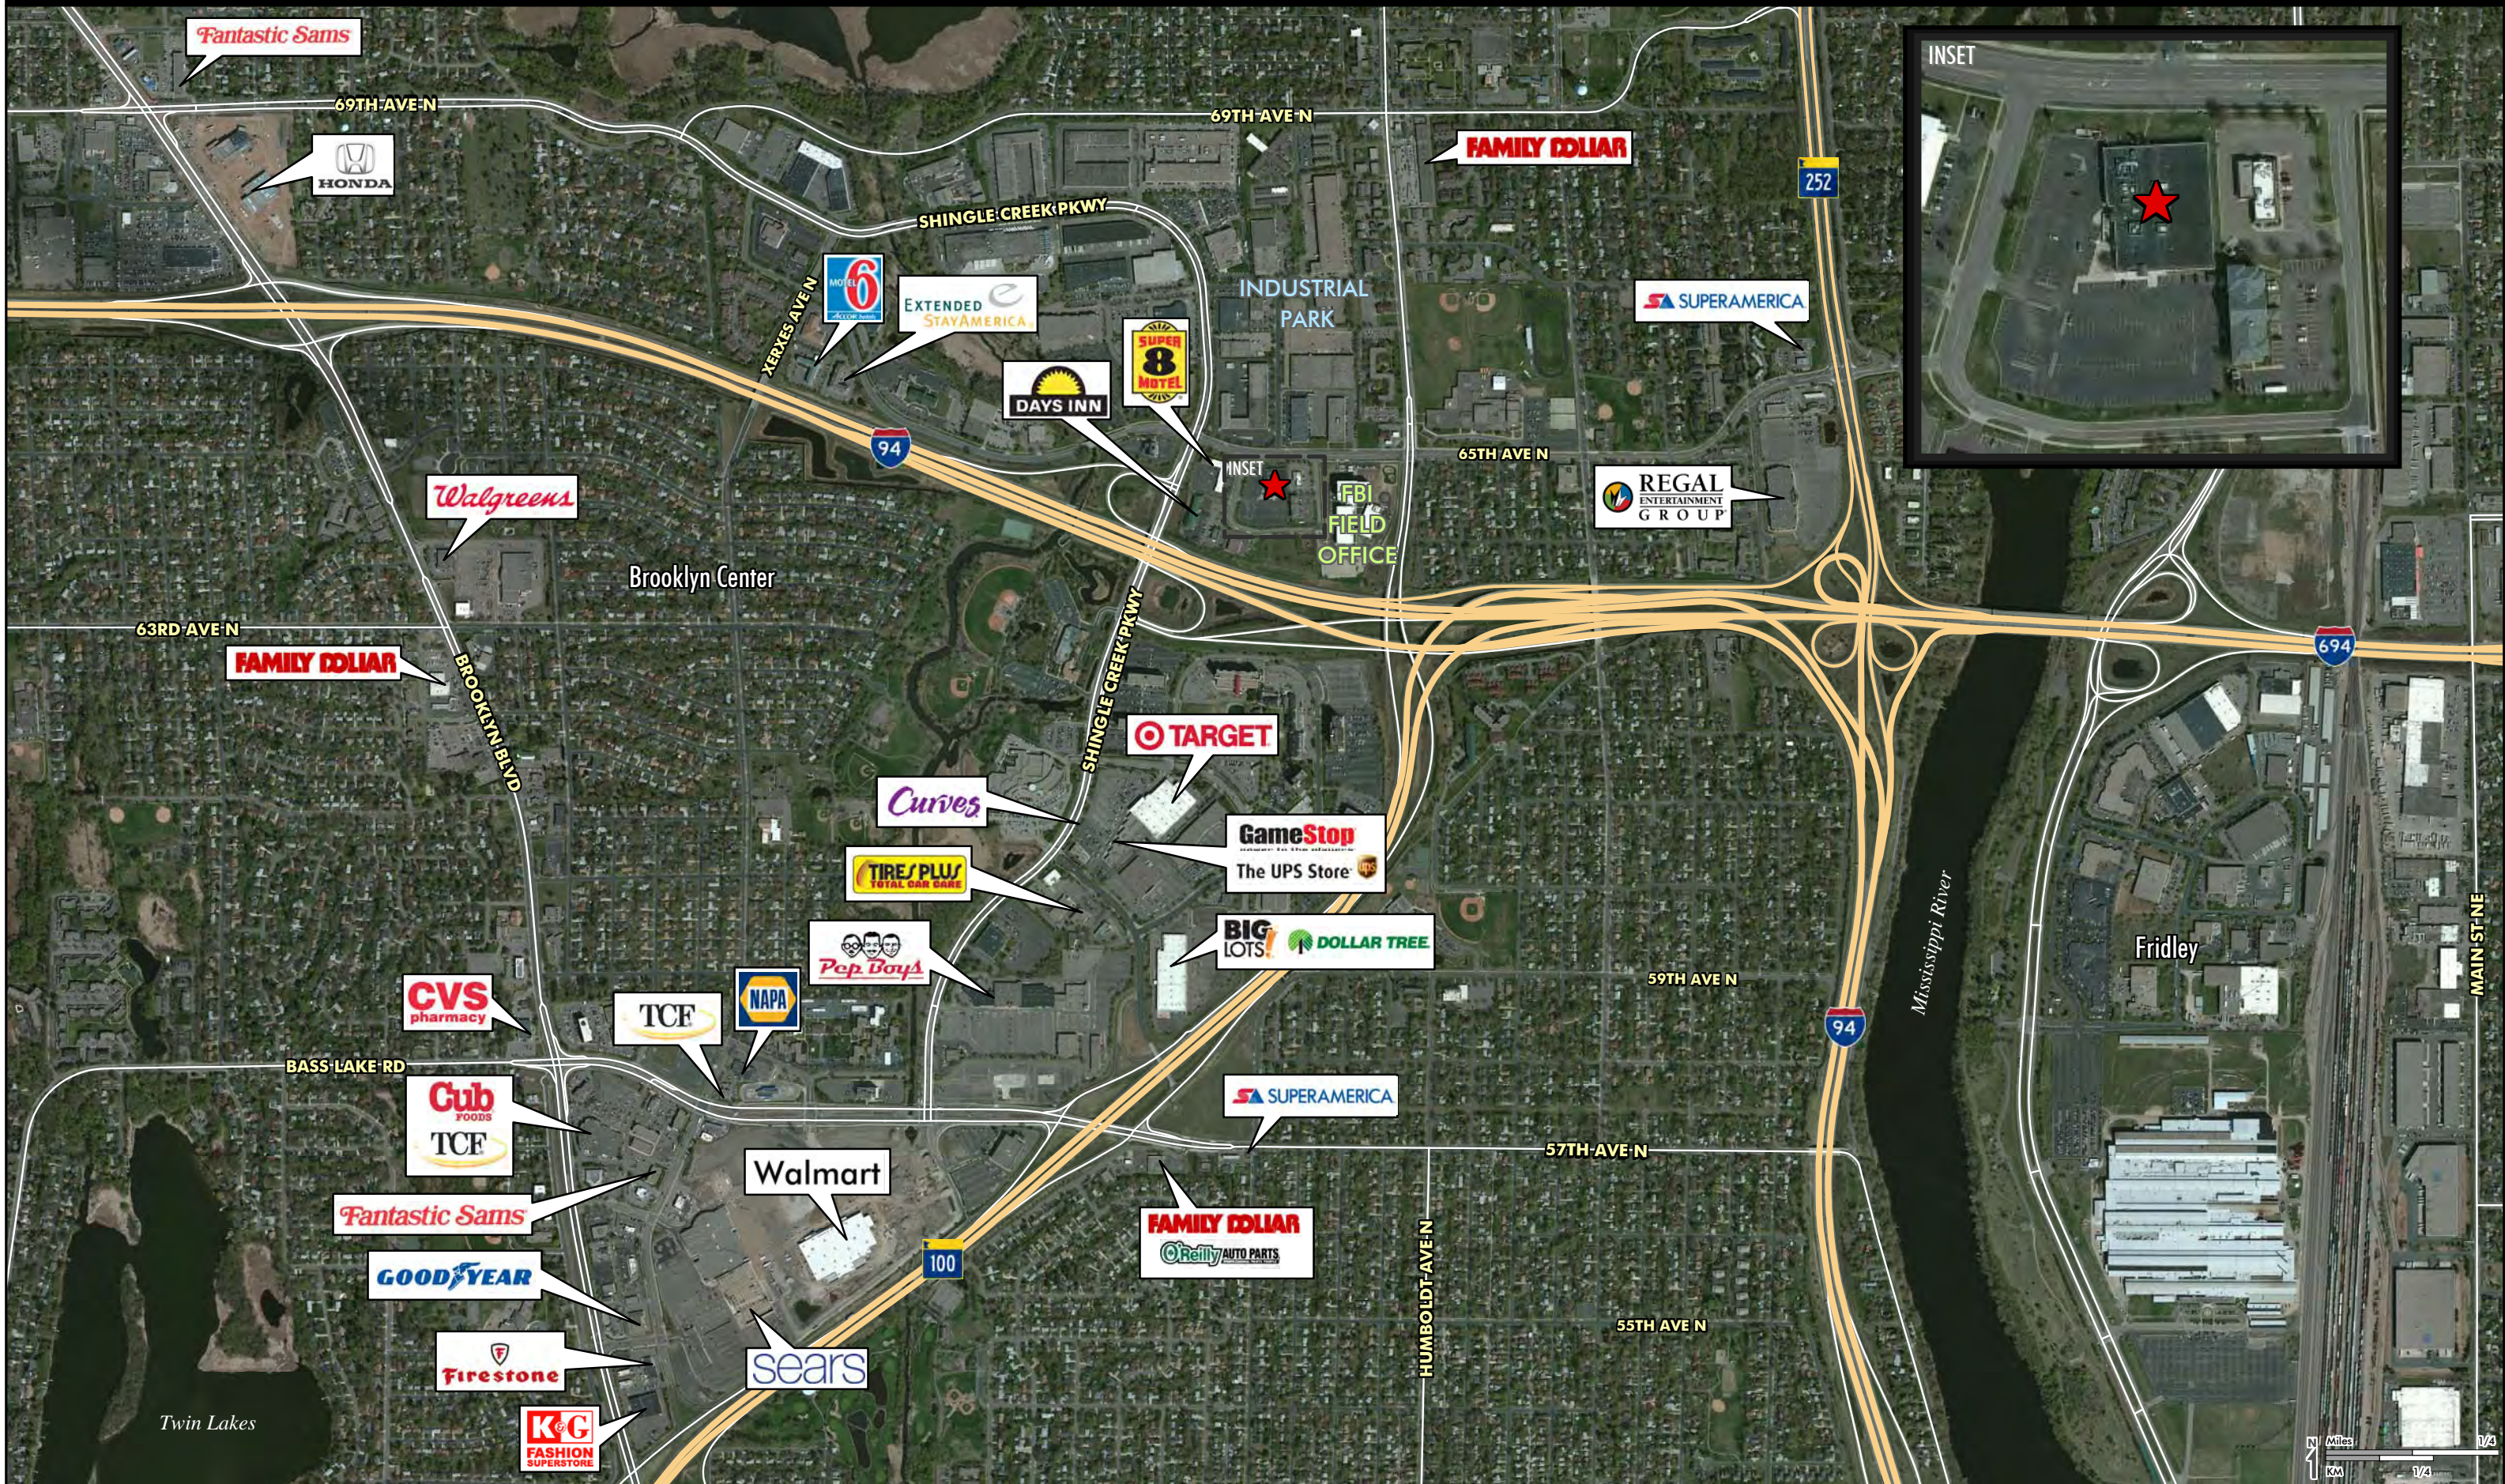

AMF BOWLING ALLEY 6440 JAMES CIR N, BROOKLYN CENTER

Retail 24/7.

© 2014 CBRE, Inc. This information has been obtained from sources believed reliable. We have not verified it and make no guarantee, warranty or representation about it. Any projections, opinions, assumptions or estimates used are for example only and do not represent the current or future performance of the property. You and your advisors should conduct a careful, independent investigation of the property to determine to your satisfaction the suitability of the property for your needs. CBRE and the CBRE logo are service marks of CBRE, Inc. and/or its affiliated or related companies in the United States and other countries. All other marks displayed on this document are the property of their respective owners.

CBRE