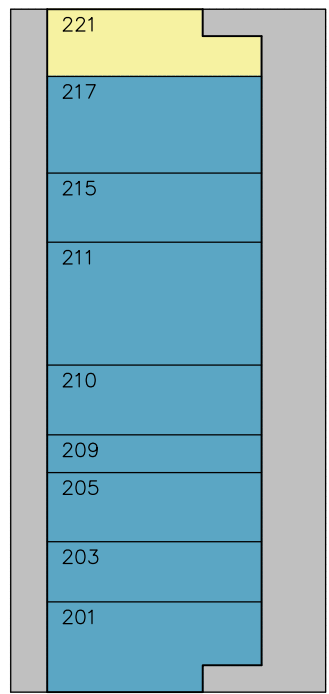

Marsh Lane

WALNUT HILL PLAZA SHOPPING CENTER

SITE PLAN

Walnut Hill Lane

SECOND FLOOR

101	EYE DOCTOR	2,943 SF
103	VACANT	2,400 SF
105	DOMINO'S (PICK/DELIVER)	1,500 SF
107	NAIL SALON	1,500 SF
111	SANTA ROSA	3,578 SF
113	EAGLE CLEANERS	1,559 SF
115	A STEP UP	2,366 SF
117	TACOS EL METRO	2,507 SF

201	KARATE STUDIO	2,536 SF
203	STATE FARM	1,064 SF
205	PRESTON HOLLOW DANCE	2,560 SF
209	NEEMA'S	1,100 SF
210	SALON	1,500 SF
211	ZUMBA	3,500 SF
215	DENTIST	1,500 SF
217	JAZZERCISE	2,447 SF
221	VACANT	2,385 SF