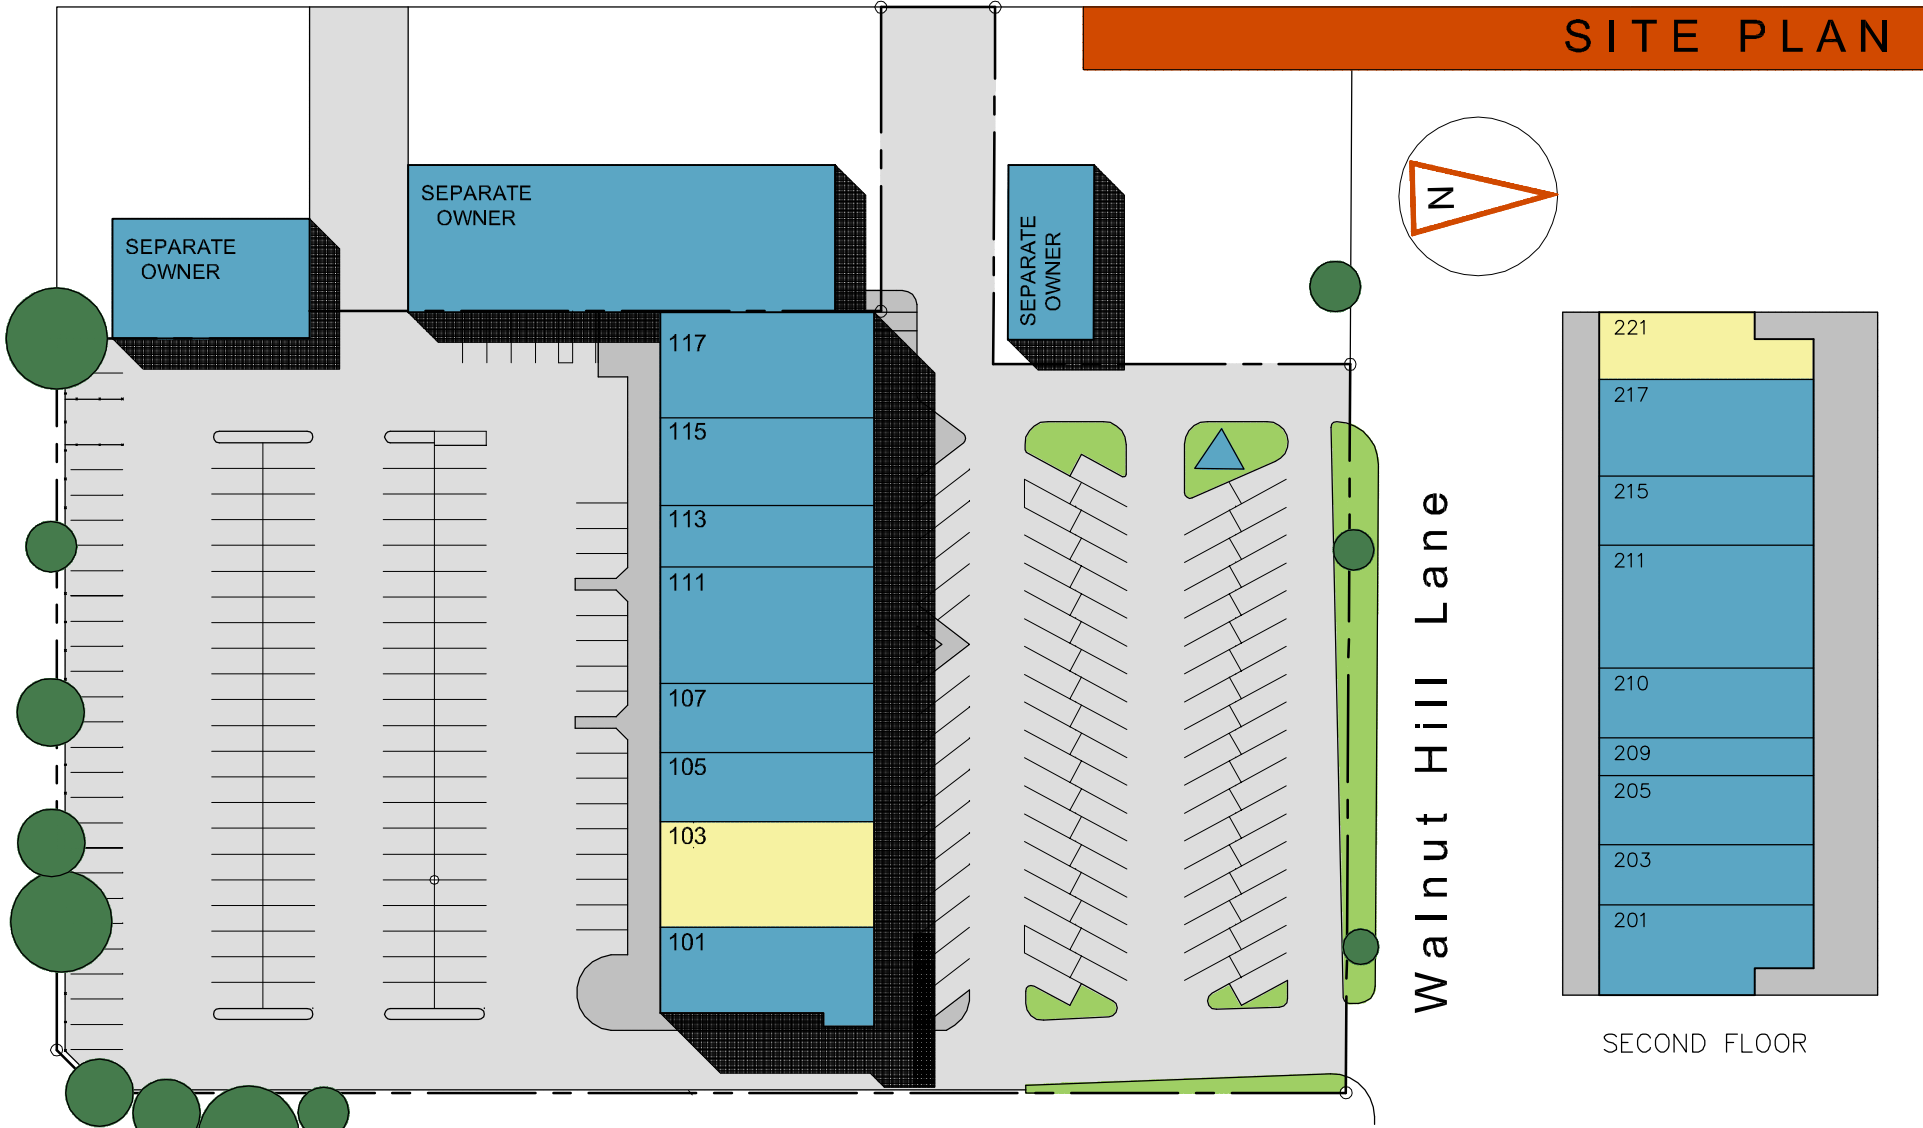

Marsh Lane

WALNUT HILL PLAZA SHOPPING CENTER

SITE PLAN

Walnut Hill Lane

SECOND FLOOR

101	EYE DOCTOR	2,943 SF
103	VACANT	2,400 SF
105	DOMINO'S (PICK/DELIVER)	1,500 SF
107	NAIL SALON	1,500 SF
111	SANTA ROSA	3,578 SF
113	EAGLE CLEANERS	1,559 SF
115	A STEP UP	2,366 SF
117	TACOS EL METRO	2,507 SF

201	KARATE STUDIO	2,536 SF
203	STATE FARM	1,064 SF
205	PRESTON HOLLOW DANCE	2,560 SF
209	NEEMA'S	1,100 SF
210	SALON	1,500 SF
211	ZUMBA	3,500 SF
215	DENTIST	1,500 SF
217	JAZZERCISE	2,447 SF
221	VACANT	2,385 SF