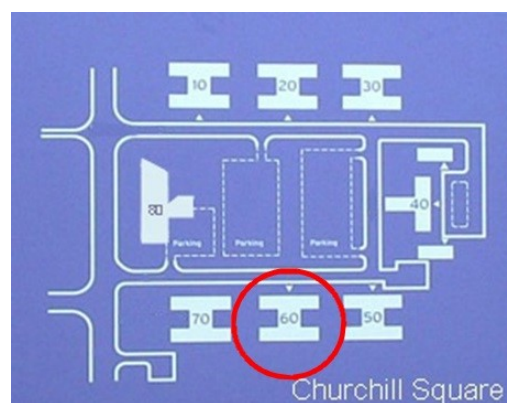

Churchill Square Business Centre
Kings Hill
West Malling
Kent ME19 4YU
01732 523415

*Approximate Measurements
Not to scale