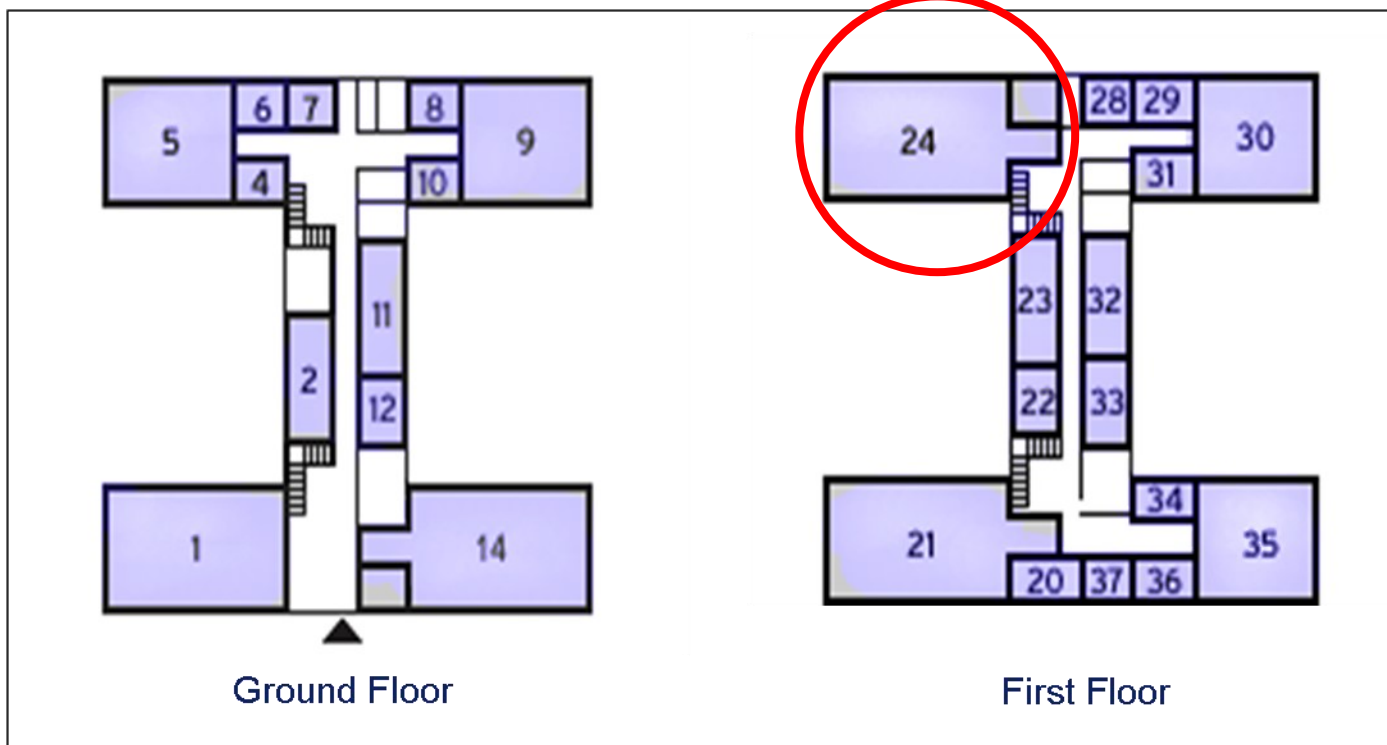

60 Churchill Square Business Centre

First Floor—Suite 24
92.3sq m (994 sq ft)*

Additional Information

We are happy to provide further details and answer any questions. Please contact our Centre Manager on 01732 523415.