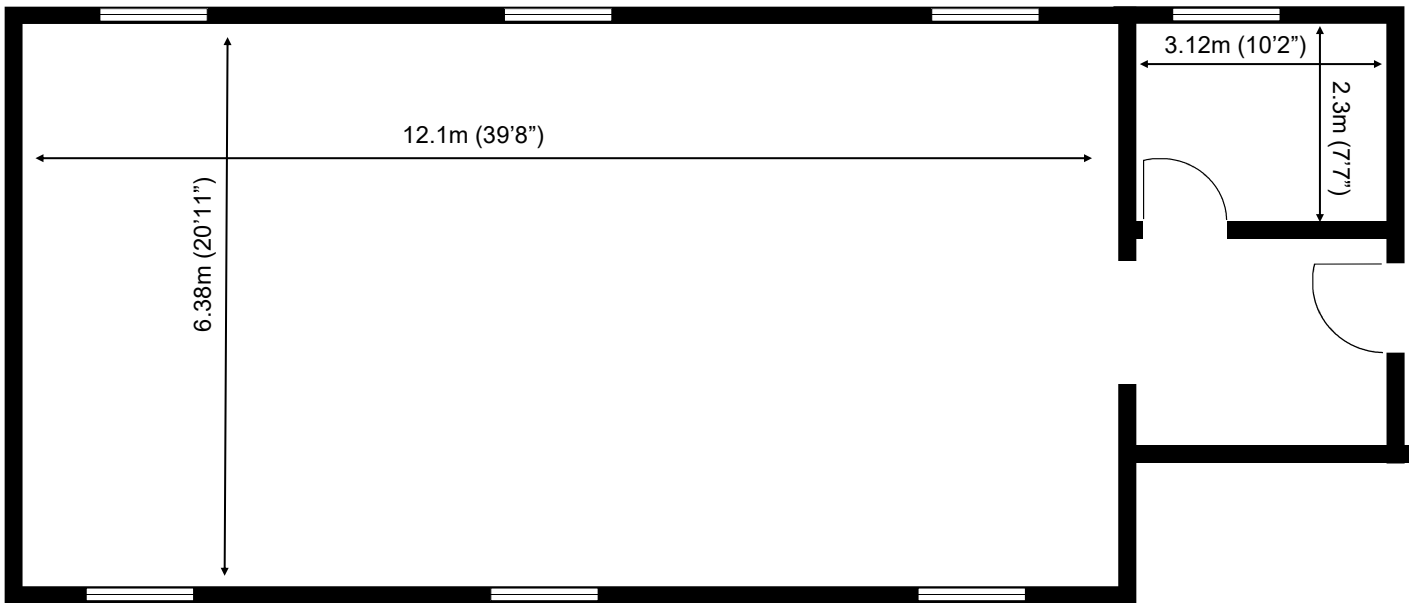

60 Churchill Square Business Centre

First Floor—Suite 24
92.3sq m (994 sq ft)*

Churchill Square Business Centre
Kings Hill
West Malling
Kent ME19 4YU
01732 523415

*Approximate Measurements
Not to scale

Space for growing businesses

www.capitalspace.co.uk

60 Churchill Square Business Centre

First Floor—Suite 24
92.3sq m (994 sq ft)*

Additional Information

We are happy to provide further details and answer any questions. Please contact our Centre Manager on 01732 523415.