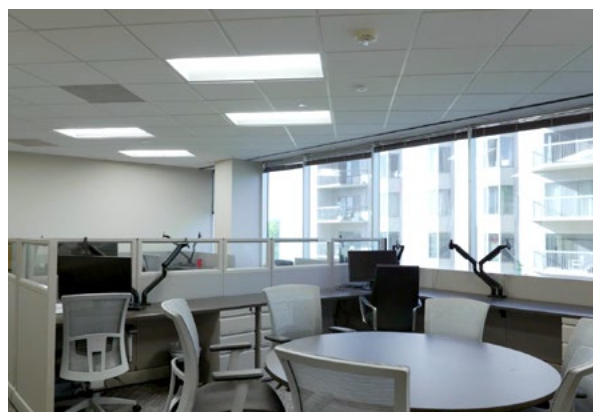

Property **Video**

Plug - N - Play Space! Available Now

675 Bering
Houston, TX 77057

Suite **425**
Up to 12,172 SF

Building Highlights:

- **Plug - N - Play**
- Beautifully furnished space
- Half floor available
- Onsite security
- Onsite Tenant Lounge and Conference Area

713 835 0050

Doug Pack
doug.pack@colliers.com

Sam Hansen
sam.hansen@colliers.com

Floor Plan

Click here or on image for
360 virtual tour

Layout:

- Full or half floor available
- Nearly furnished to include:
 - 23 offices
 - 2 conference rooms
 - 2 break rooms
 - 1 board room
 - Multiple collaboration areas
 - 13 workstations