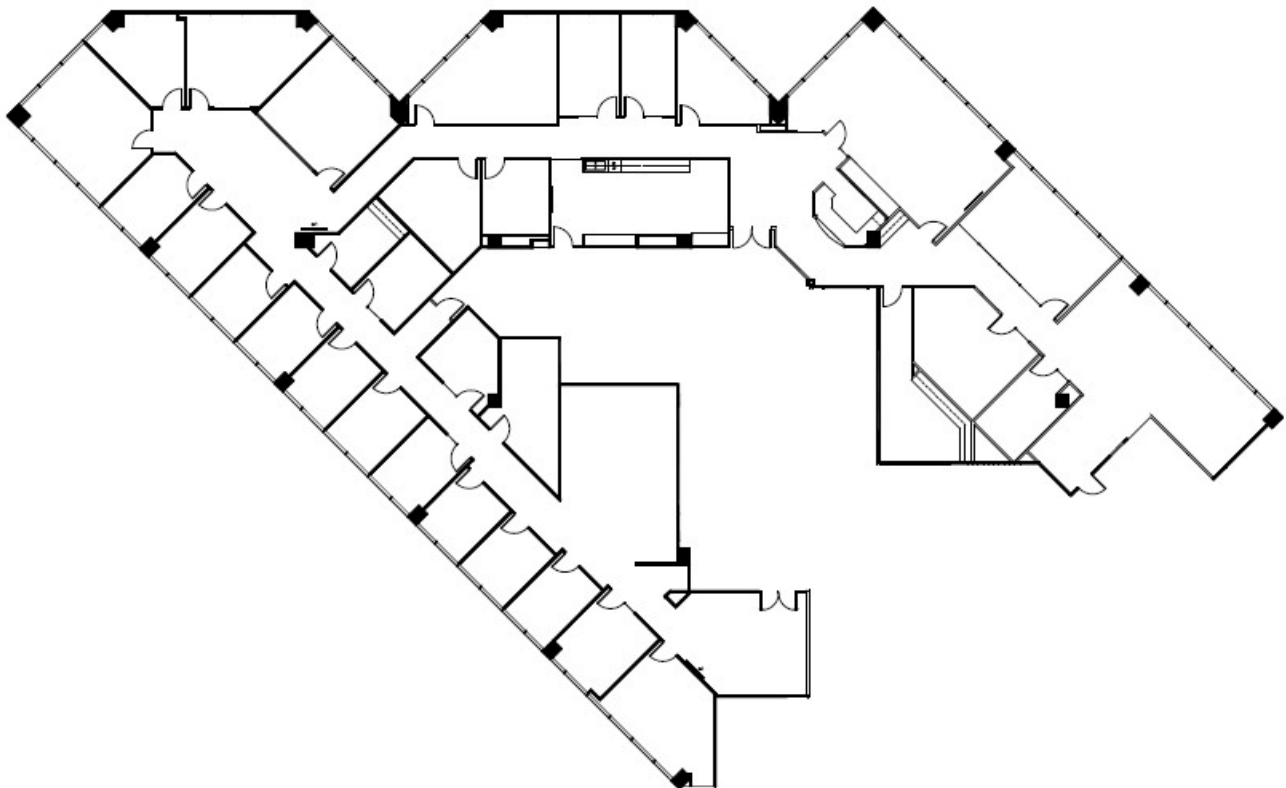

Property **Video**

Plug - N - Play Space! Available Now

675 Bering
Houston, TX 77057

Suite **425**
Up to 12,172 SF

Building Highlights:

- **Plug - N - Play**
- Beautifully furnished space
- Half floor available
- Onsite security
- Onsite Tenant Lounge and Conference Area

713 835 0050

Doug Pack
doug.pack@colliers.com

Sam Hansen
sam.hansen@colliers.com

Floor Plan

Click here or on image for
360 virtual tour

Layout:

- Full or half floor available
- Nearly furnished to include:
 - 23 offices
 - 2 conference rooms
 - 2 break rooms
 - 1 board room
 - Multiple collaboration areas
 - 13 workstations