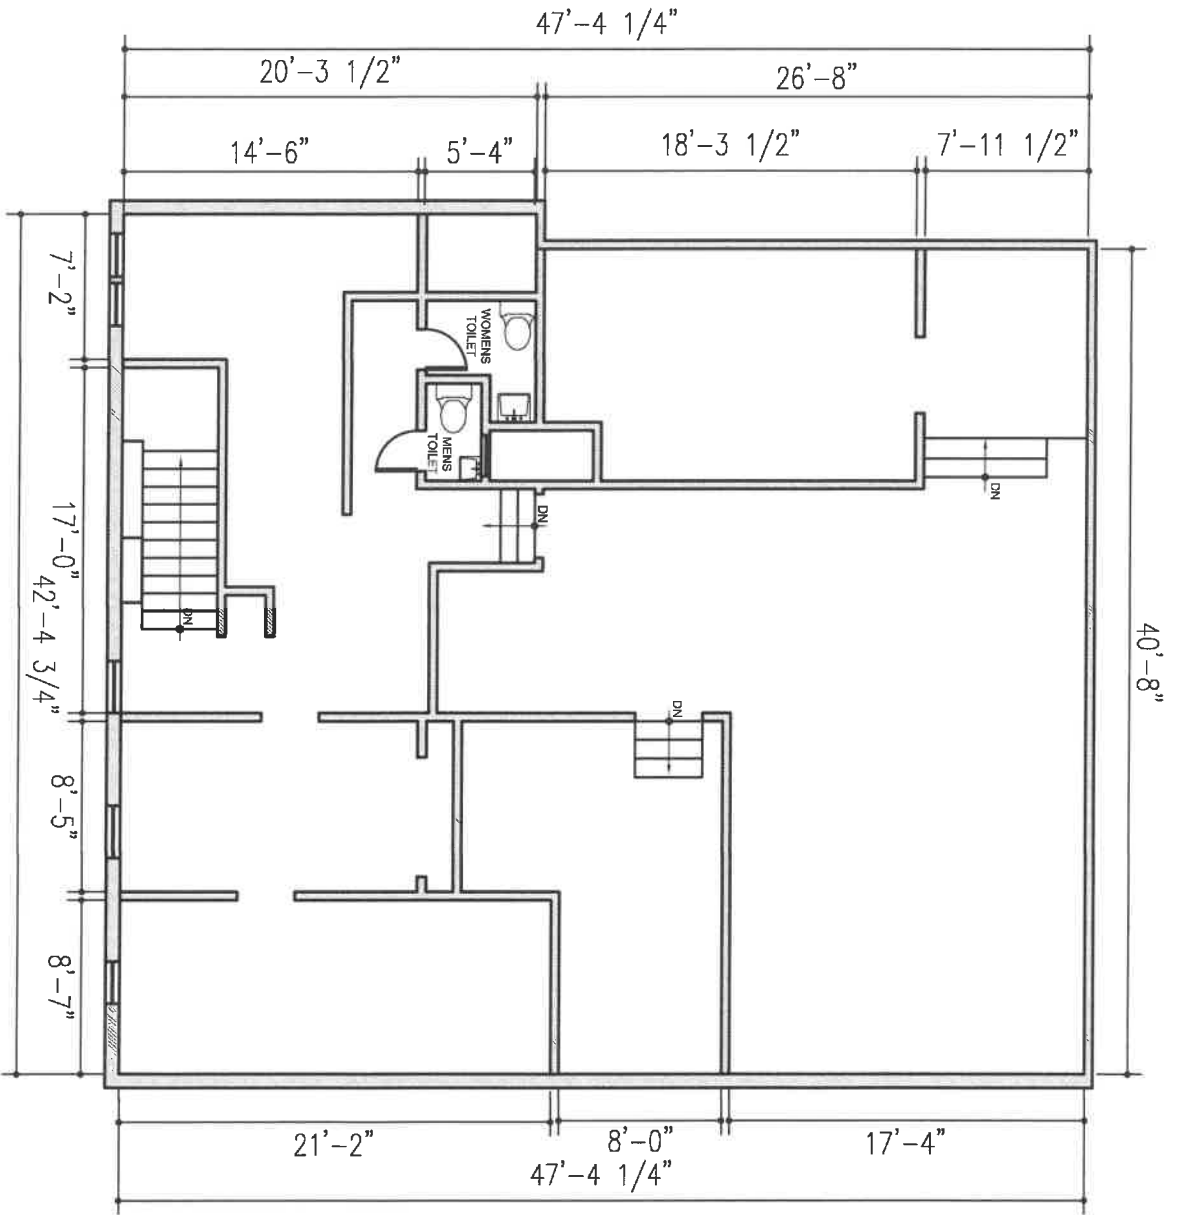

1145 LIBERTY AVE. BROOKLYN, NY 11208

FIRST FLOOR PLAN

FIRST FLOOR:	7,660 SF
SECOND FLOOR:	1,960 SF
TOTAL:	9,620 SF

1145 LIBERTY AVE. BROOKLYN, NY 11208

SECOND FLOOR PLAN
1,960 SF

LIBERTY AV