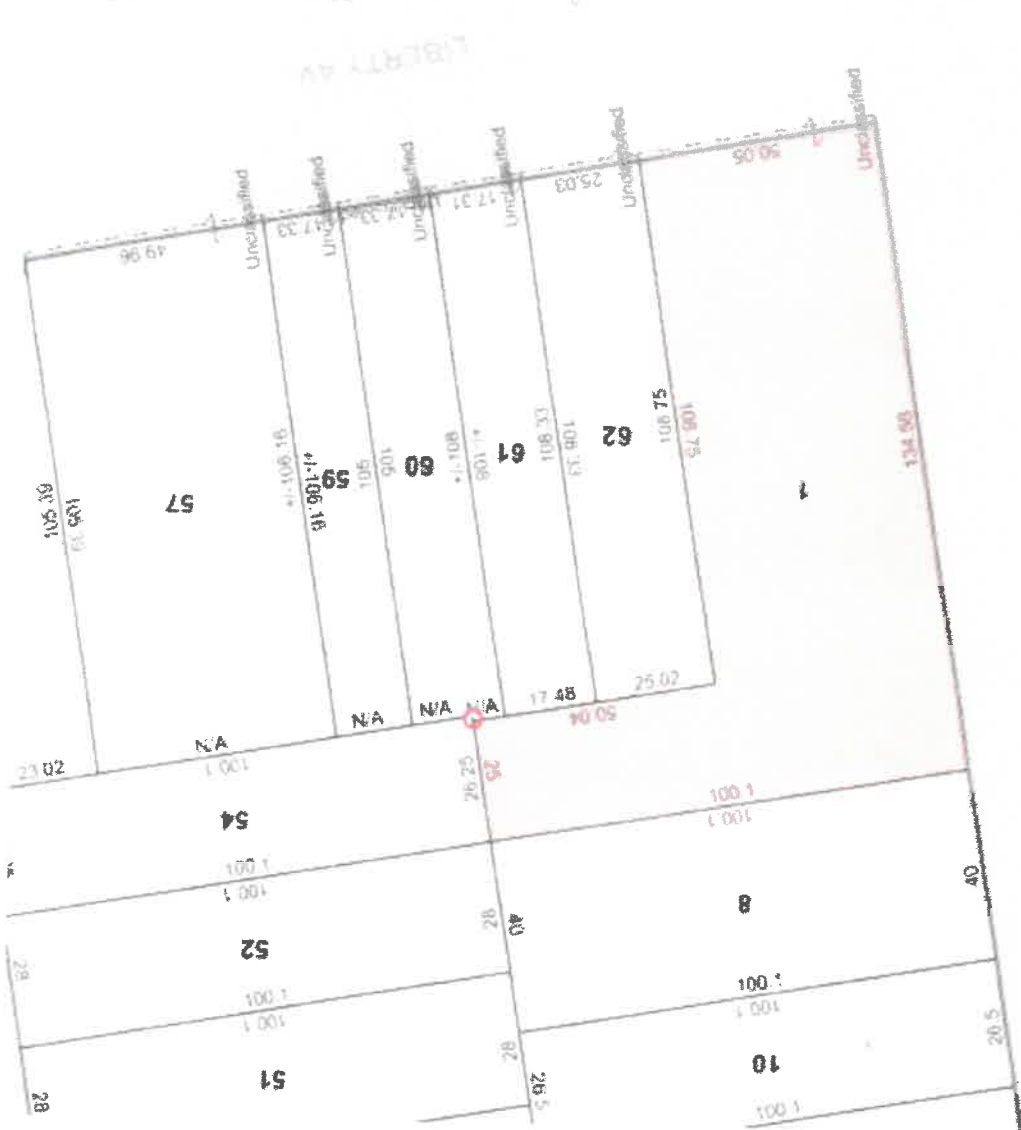

1145 LIBERTY AVE. BROOKLYN, NY 11208

FIRST FLOOR PLAN

FIRST FLOOR:	7,660 SF
SECOND FLOOR:	1,960 SF
TOTAL:	9,620 SF

1145 LIBERTY AVE. BROOKLYN, NY 11208

SECOND FLOOR PLAN
1,960 SF

LIBERTY AV