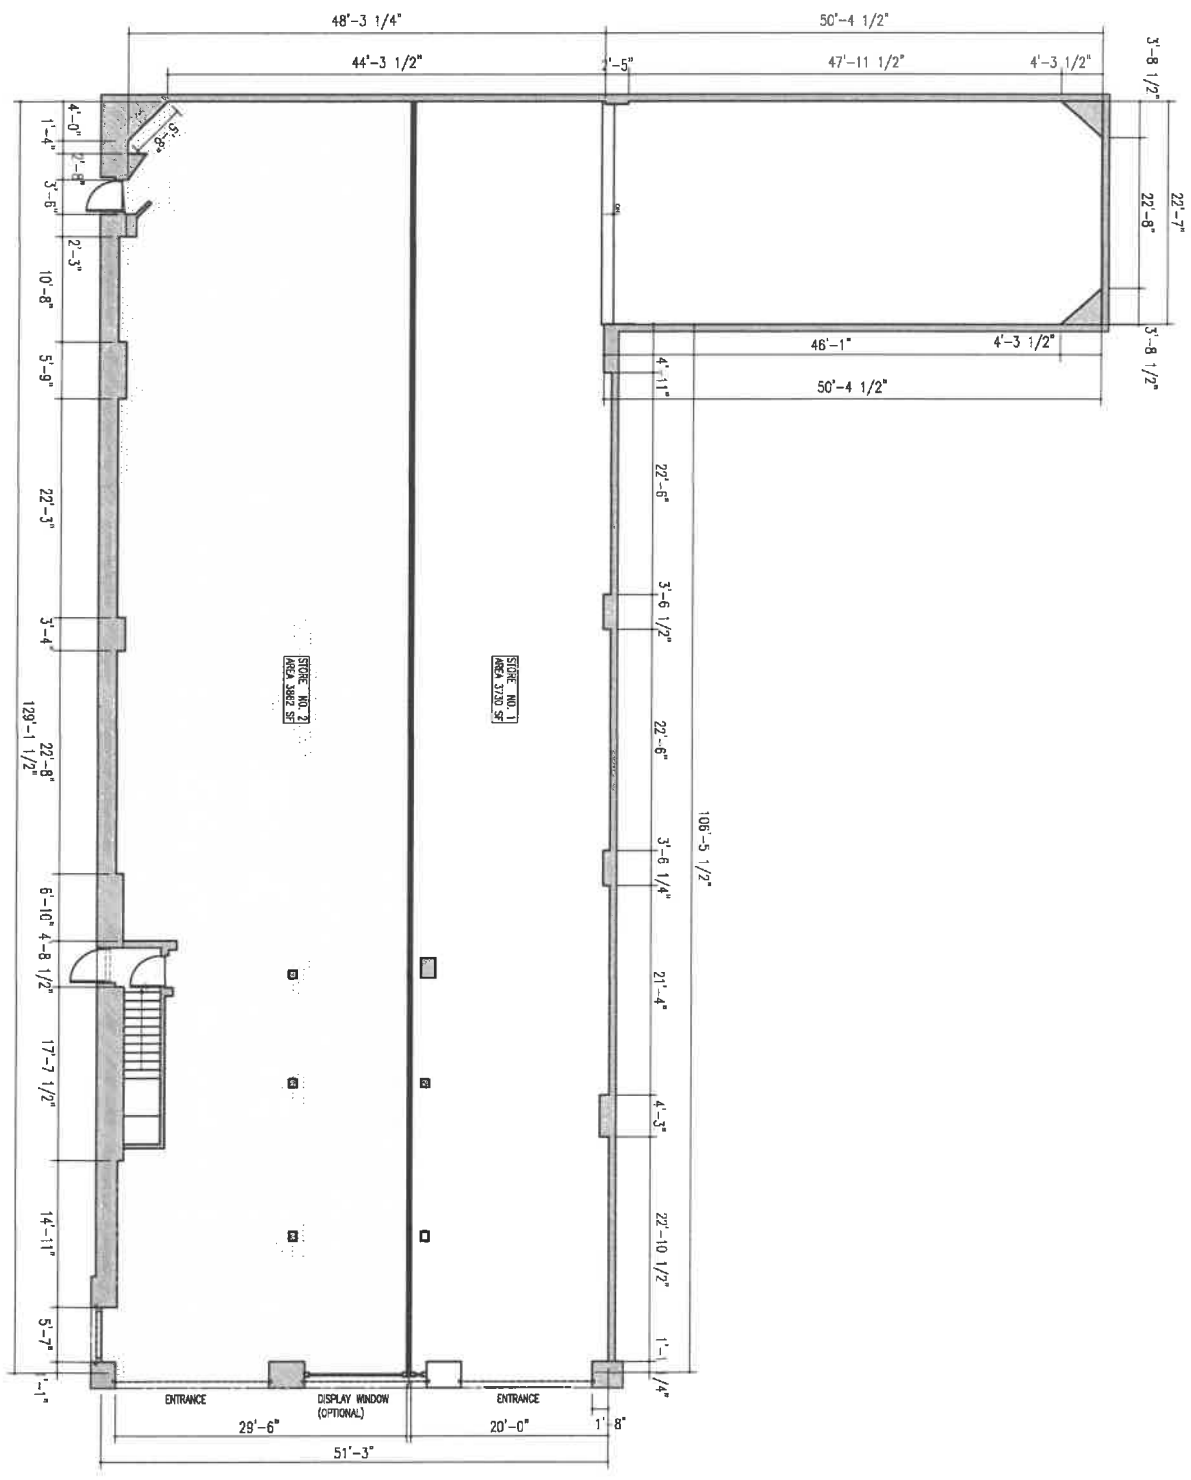

1145 LIBERTY AVE. BROOKLYN, NY 11208

FIRST FLOOR PLAN

FIRST FLOOR:	7,660 SF
SECOND FLOOR:	1,960 SF
TOTAL:	9,620 SF

1145 LIBERTY AVE. BROOKLYN, NY 11208

SECOND FLOOR PLAN
1,960 SF

LIBERTY AV