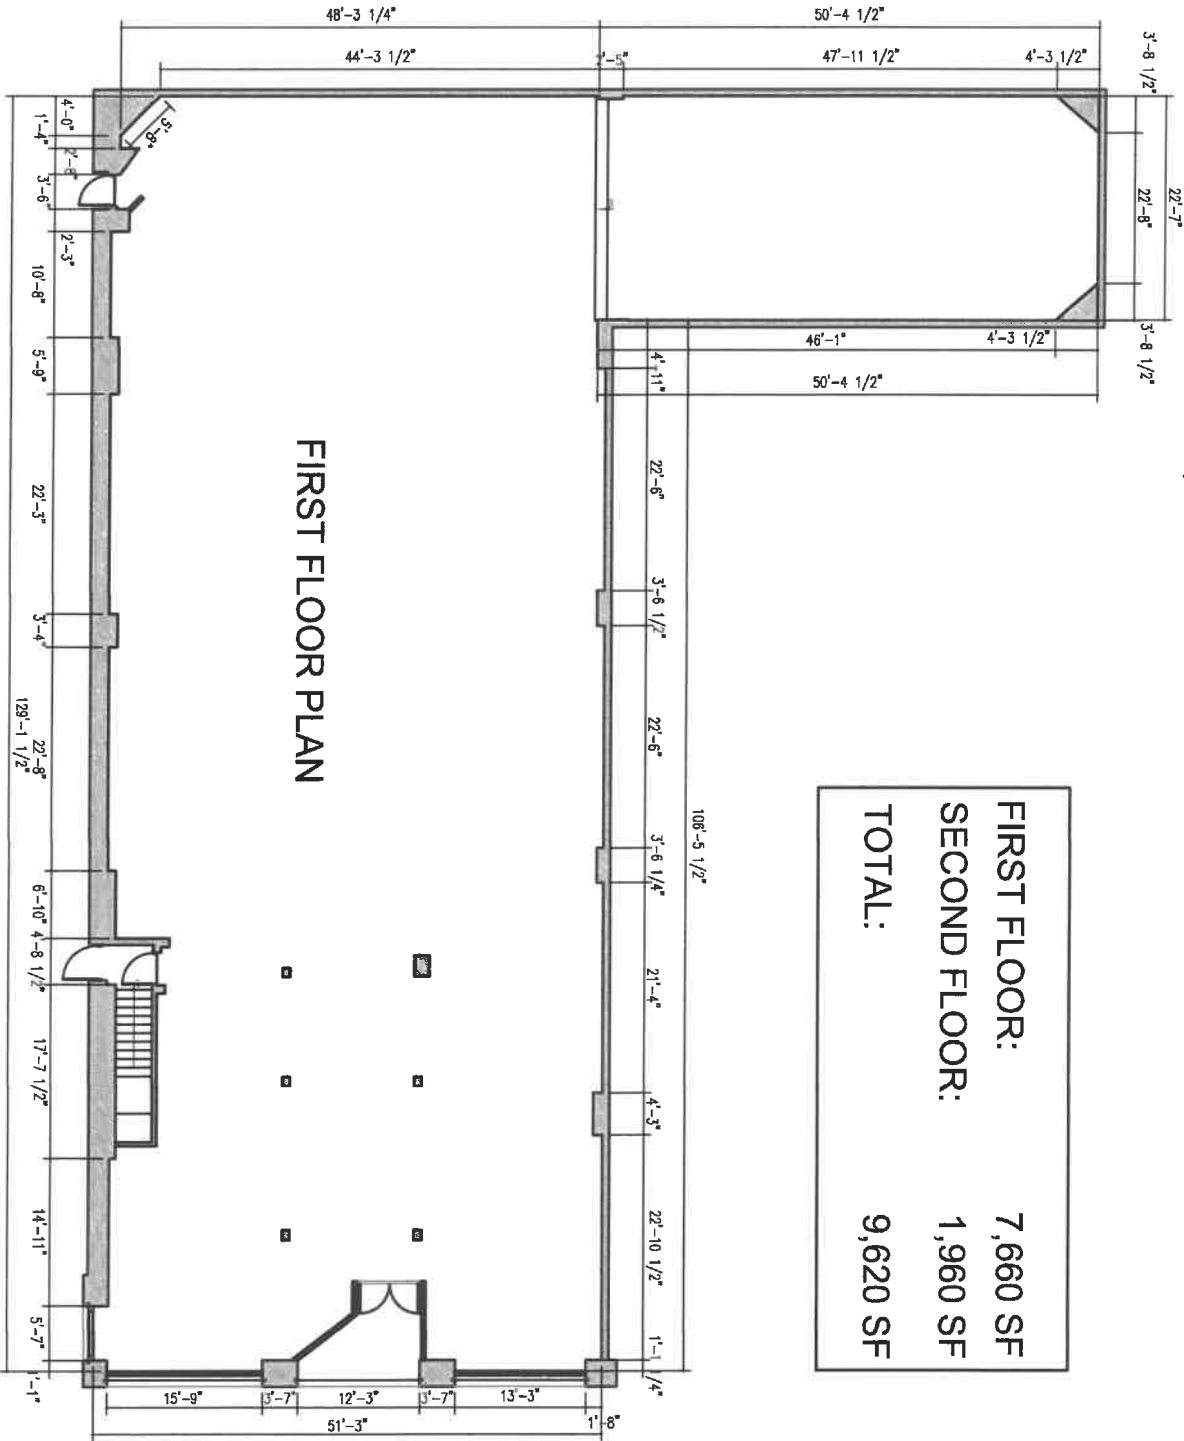

1145 LIBERTY AVE. BROOKLYN, NY 11208

FIRST FLOOR PLAN

FIRST FLOOR:	7,660 SF
SECOND FLOOR:	1,960 SF
TOTAL:	9,620 SF

1145 LIBERTY AVE. BROOKLYN, NY 11208

SECOND FLOOR PLAN
1,960 SF

LIBERTY AV