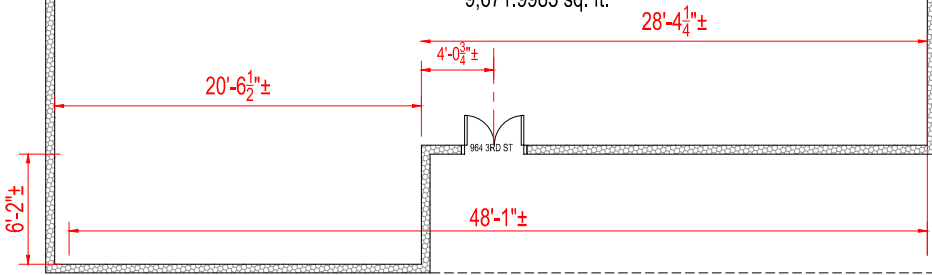

964 3RD ST.  
 BUILDING PERIMETER  
 6,520.4288 sq. ft.

964 3RD ST.  
 TOTAL BUILDING FOOTAGE  
 9,671.9983 sq. ft.

38'-11 1/2"±  
 108'-8"±  
 69'-8"±

31'-1"±

22'-8"±

33'-9 1/2"±

4'-10"±

15'-0"±

5'-6"±

5'-9 1/2"±

13'-5 1/2"±

11'-5"±

7'-4 1/4"±

9'-2 1/2"±

9'-5 3/4"±

9'-5 1/2"±

9'-5 1/2"±

16'-2"±

9'-2 1/2"±

7'-2 3/4"±

UNDER STAIR

UP

964 3RD ST

48'-1"±

20'-6 1/2"±

4'-0 3/4"±

28'-4 1/4"±

6'-2"±