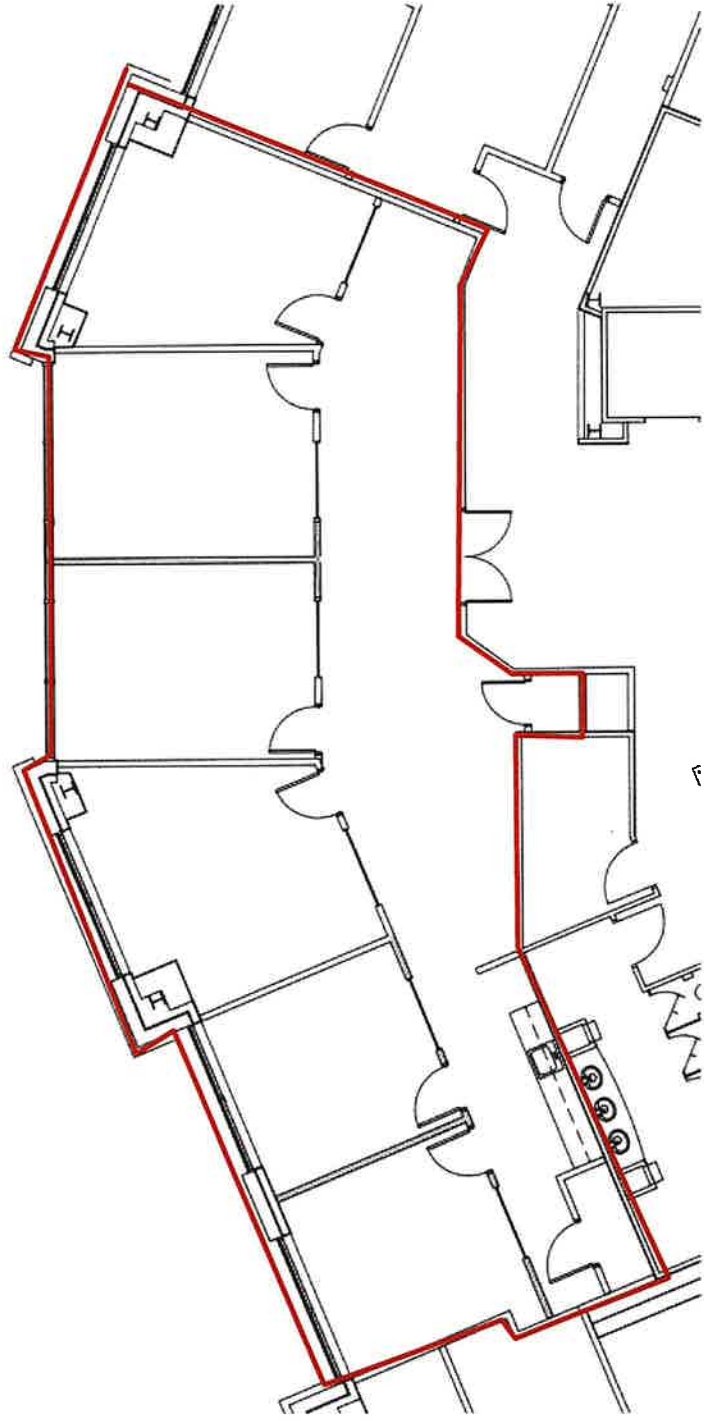

FOR LEASE

INQUIRE FOR MORE INFORMATION

470 Olde Worthington Road | Westerville, Ohio 43082

Suite

Size

Space Details

430

2,448 SF

- 6 Offices
- Kitchen