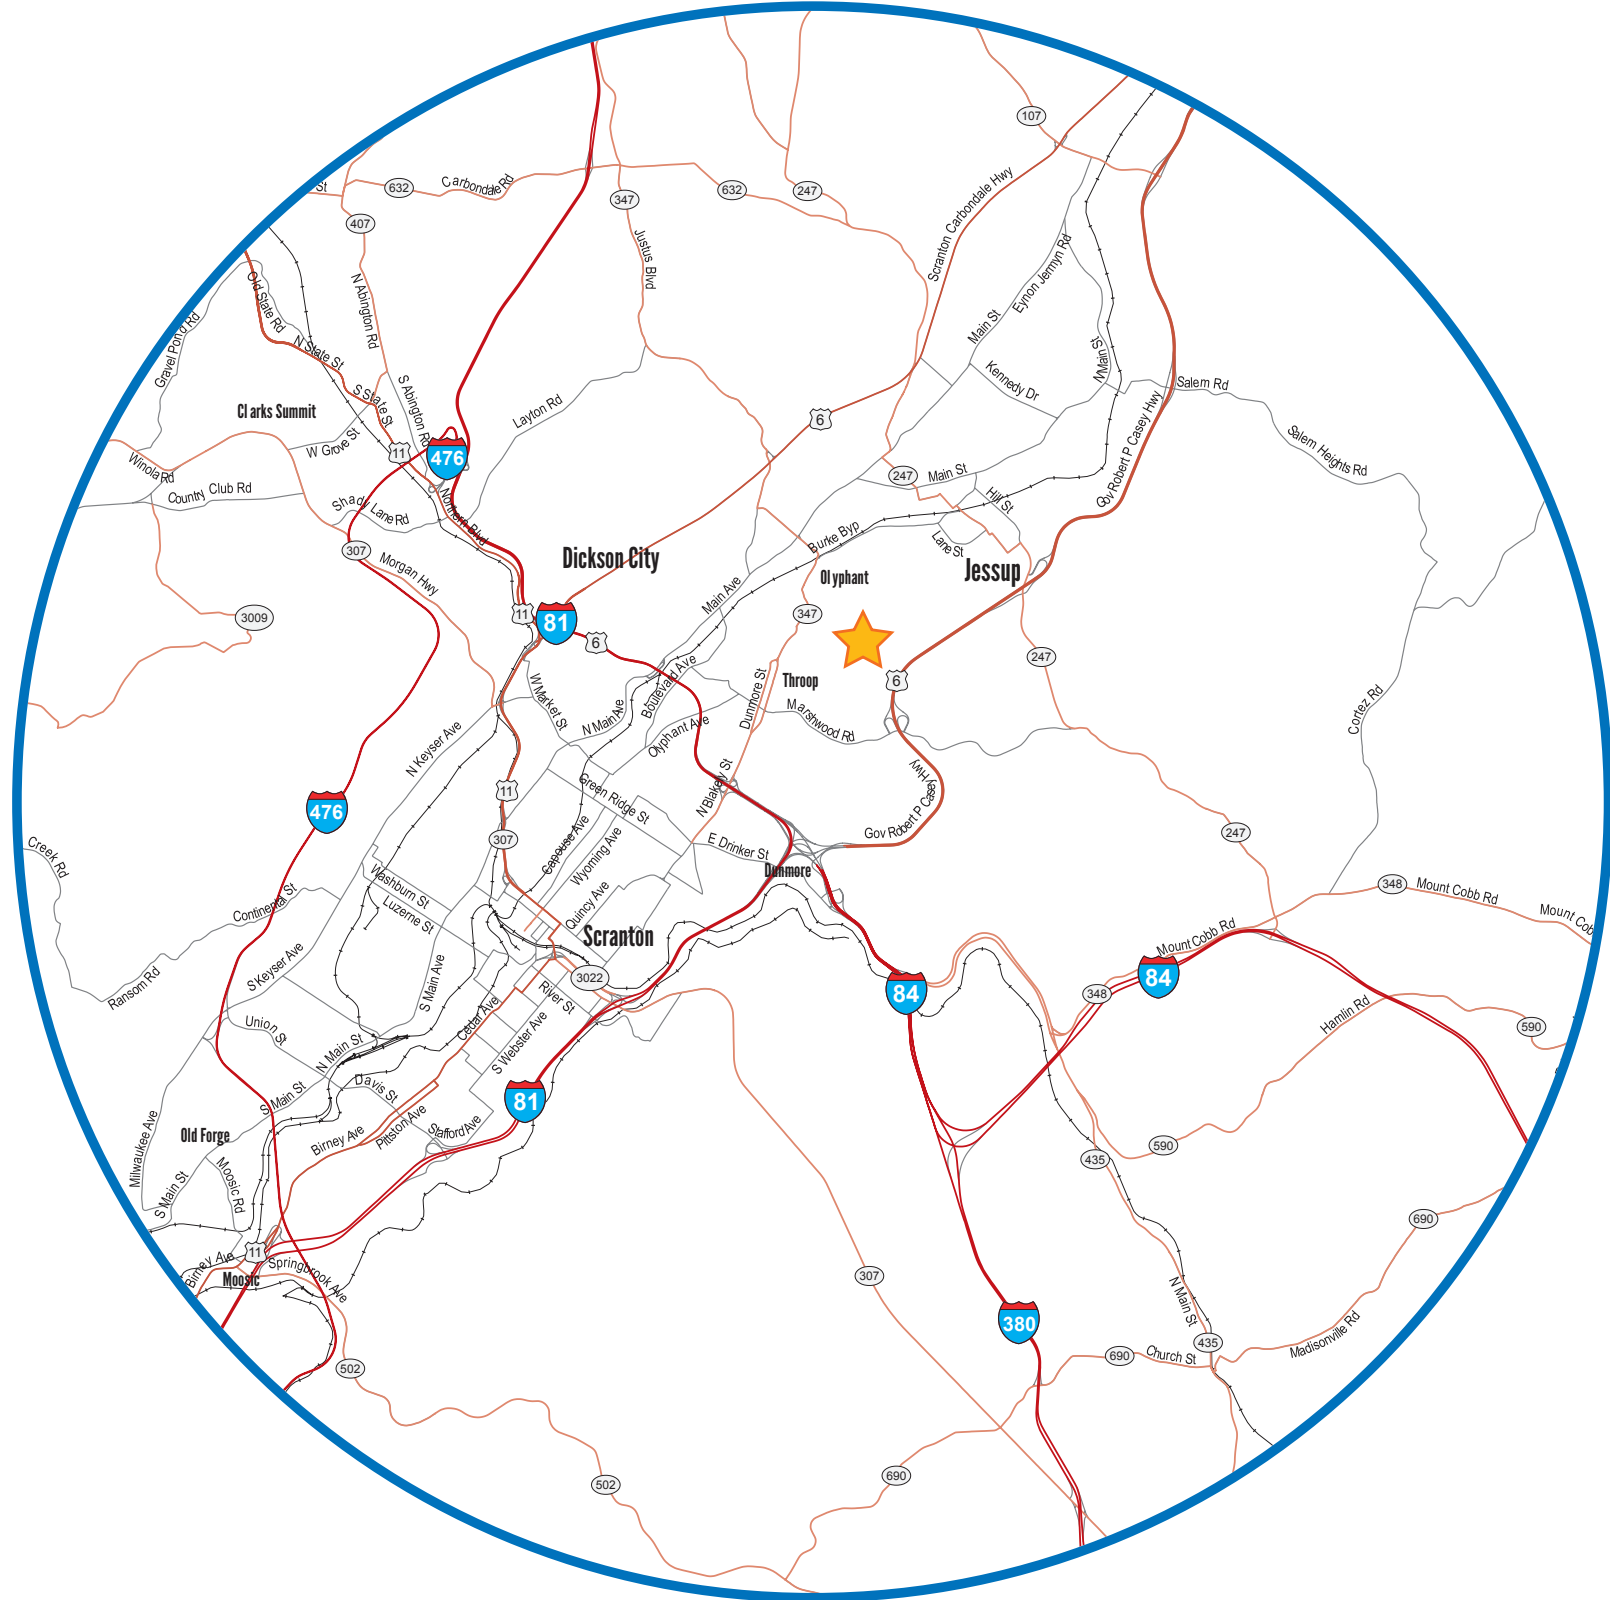

Industrial Park Locator Map

MID-VALLEY
INDUSTRIAL PARK

570.823.1100
mericle.com

East Mountain Corporate Center
100 Baltimore Drive
Wilkes-Barre, PA 18702

Developing Northeastern Pennsylvania's I-81 Corridor Since 1985