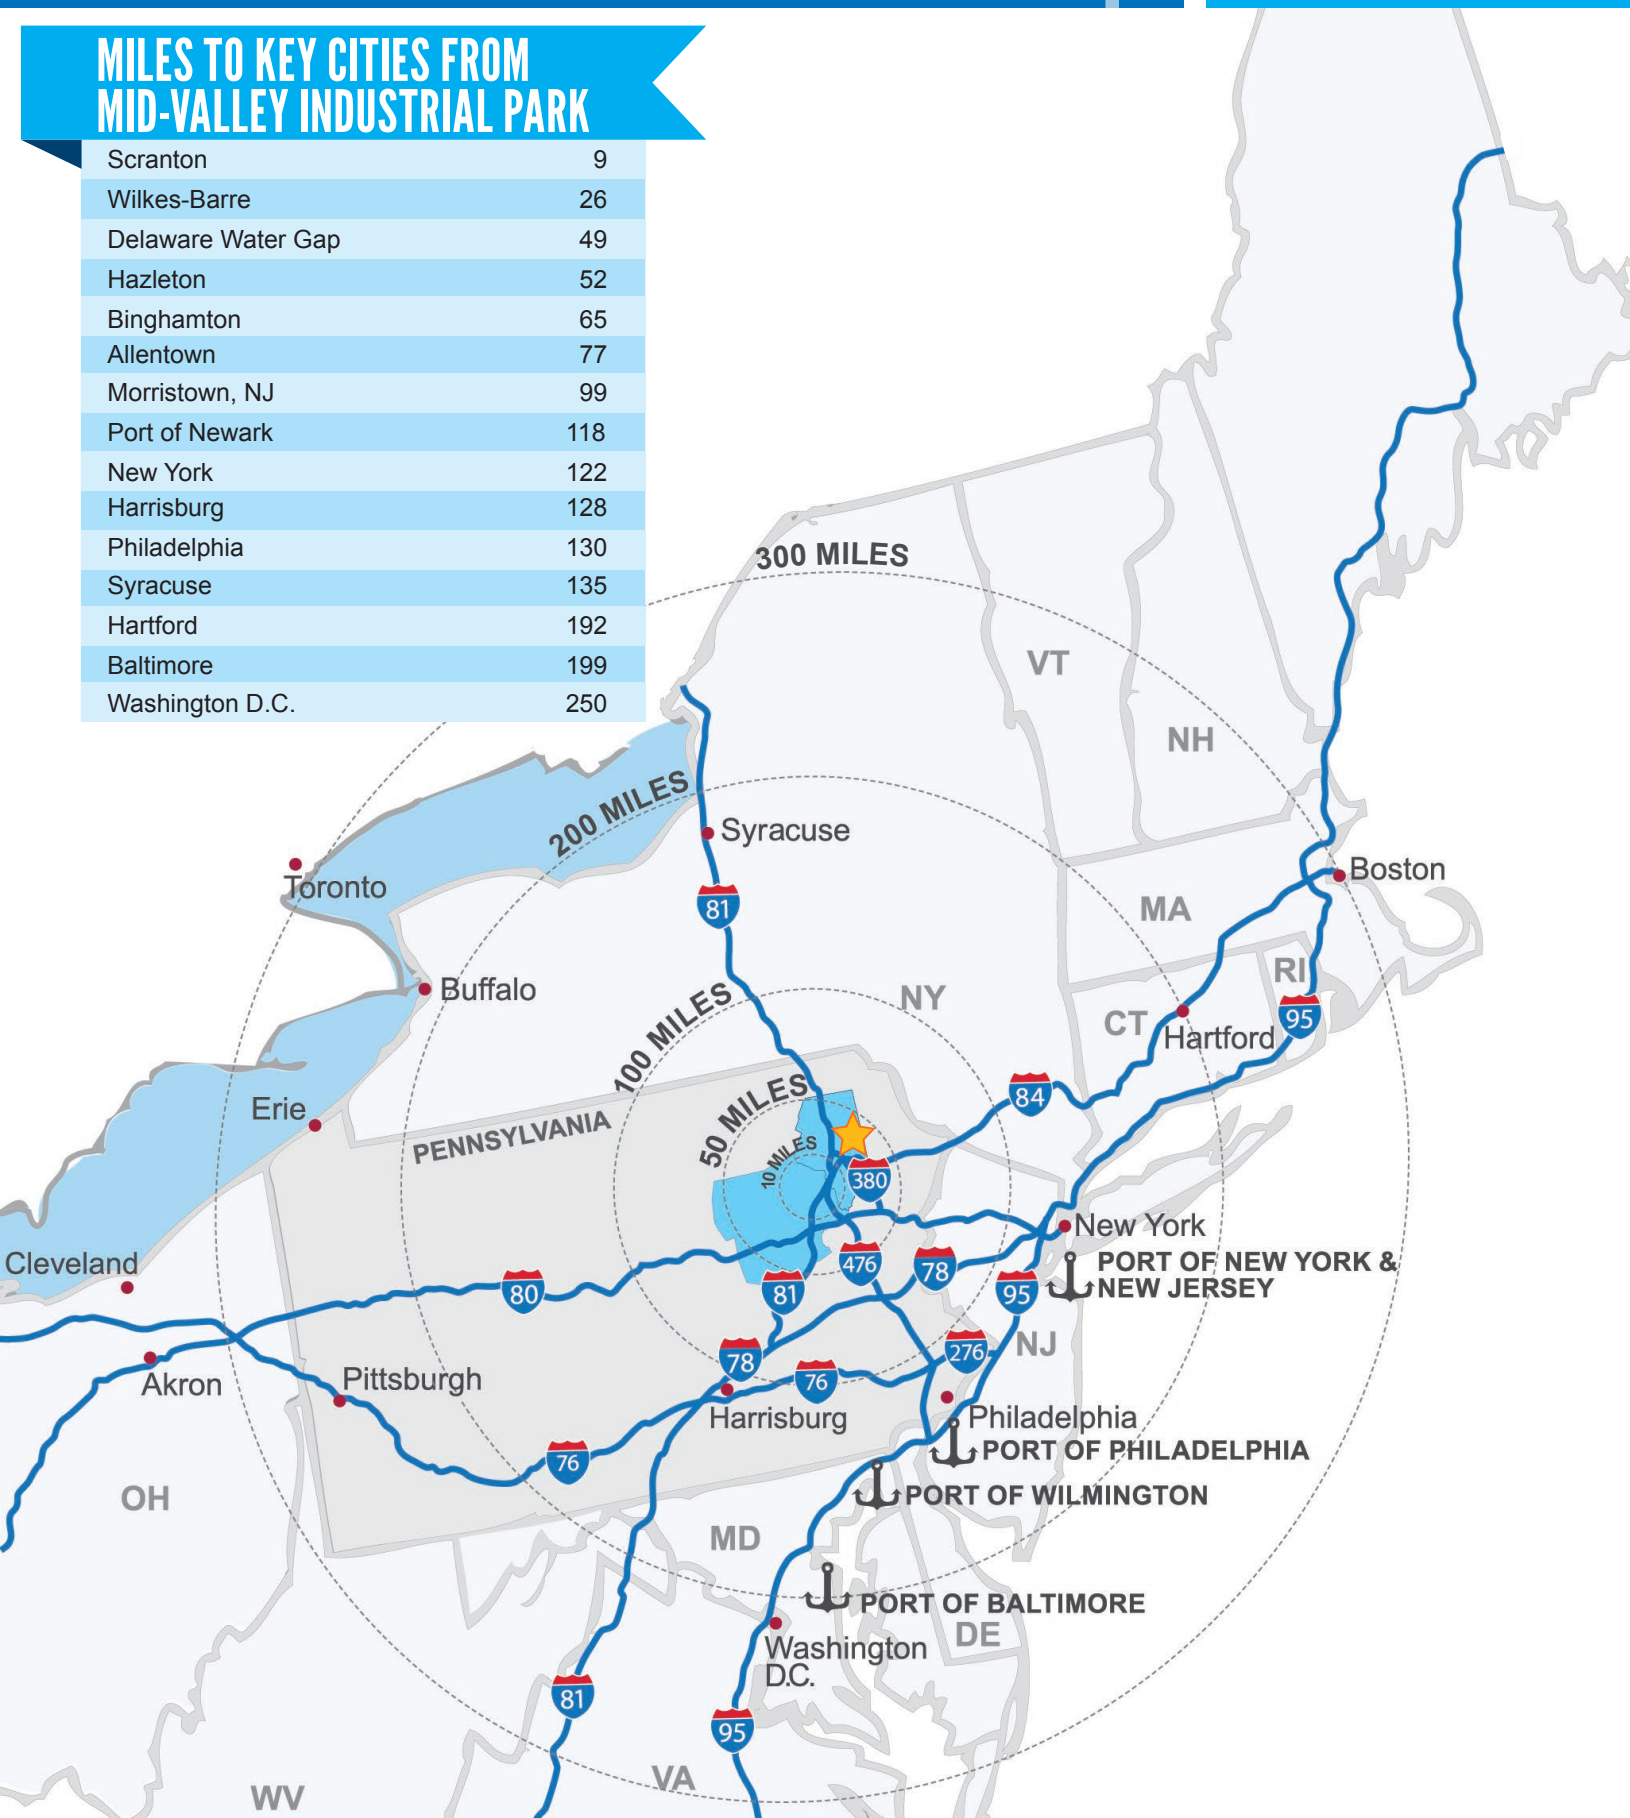

# Northeastern U.S. Locator Map

MID-VALLEY INDUSTRIAL PARK

## MILES TO KEY CITIES FROM MID-VALLEY INDUSTRIAL PARK

Scranton	9
Wilkes-Barre	26
Delaware Water Gap	49
Hazleton	52
Binghamton	65
Allentown	77
Morristown, NJ	99
Port of Newark	118
New York	122
Harrisburg	128
Philadelphia	130
Syracuse	135
Hartford	192
Baltimore	199
Washington D.C.	250

# Northeastern PA Locator Map

MID-VALLEY  
INDUSTRIAL PARK

570.823.1100  
mericle.com

East Mountain Corporate Center  
100 Baltimore Drive  
Wilkes-Barre, PA 18702

*Developing Northeastern Pennsylvania's I-81 Corridor Since 1985*