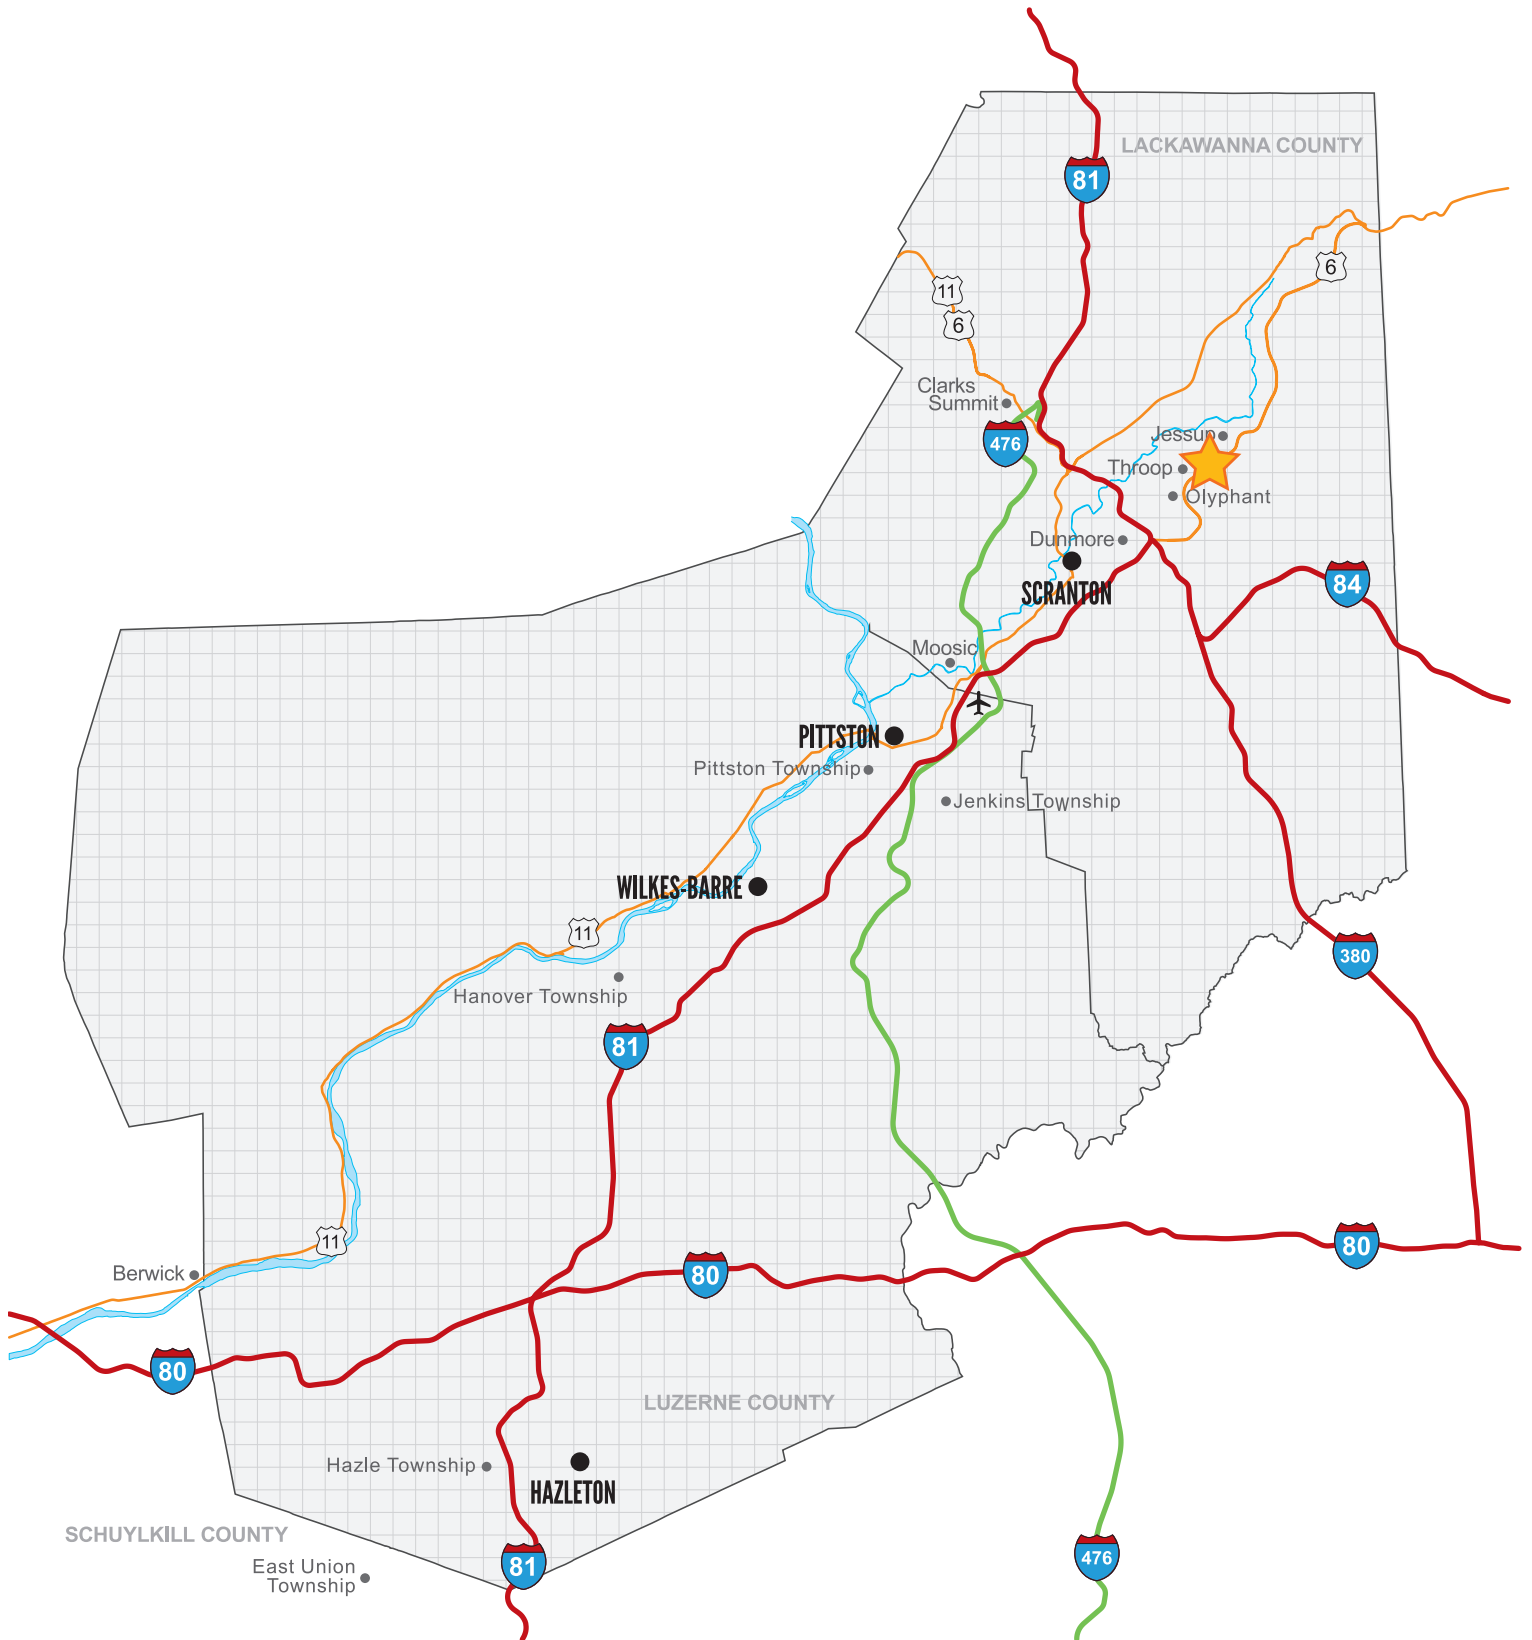

# Northeastern U.S. Locator Map

MID-VALLEY INDUSTRIAL PARK

## MILES TO KEY CITIES FROM MID-VALLEY INDUSTRIAL PARK

Scranton	9
Wilkes-Barre	26
Delaware Water Gap	49
Hazleton	52
Binghamton	65
Allentown	77
Morristown, NJ	99
Port of Newark	118
New York	122
Harrisburg	128
Philadelphia	130
Syracuse	135
Hartford	192
Baltimore	199
Washington D.C.	250

570.823.1100  
mericle.com

East Mountain Corporate Center  
100 Baltimore Drive  
Wilkes-Barre, PA 18702

*Developing Northeastern Pennsylvania's I-81 Corridor Since 1985*

# Northeastern PA Locator Map

MID-VALLEY  
INDUSTRIAL PARK

570.823.1100  
mericle.com

East Mountain Corporate Center  
100 Baltimore Drive  
Wilkes-Barre, PA 18702

*Developing Northeastern Pennsylvania's I-81 Corridor Since 1985*