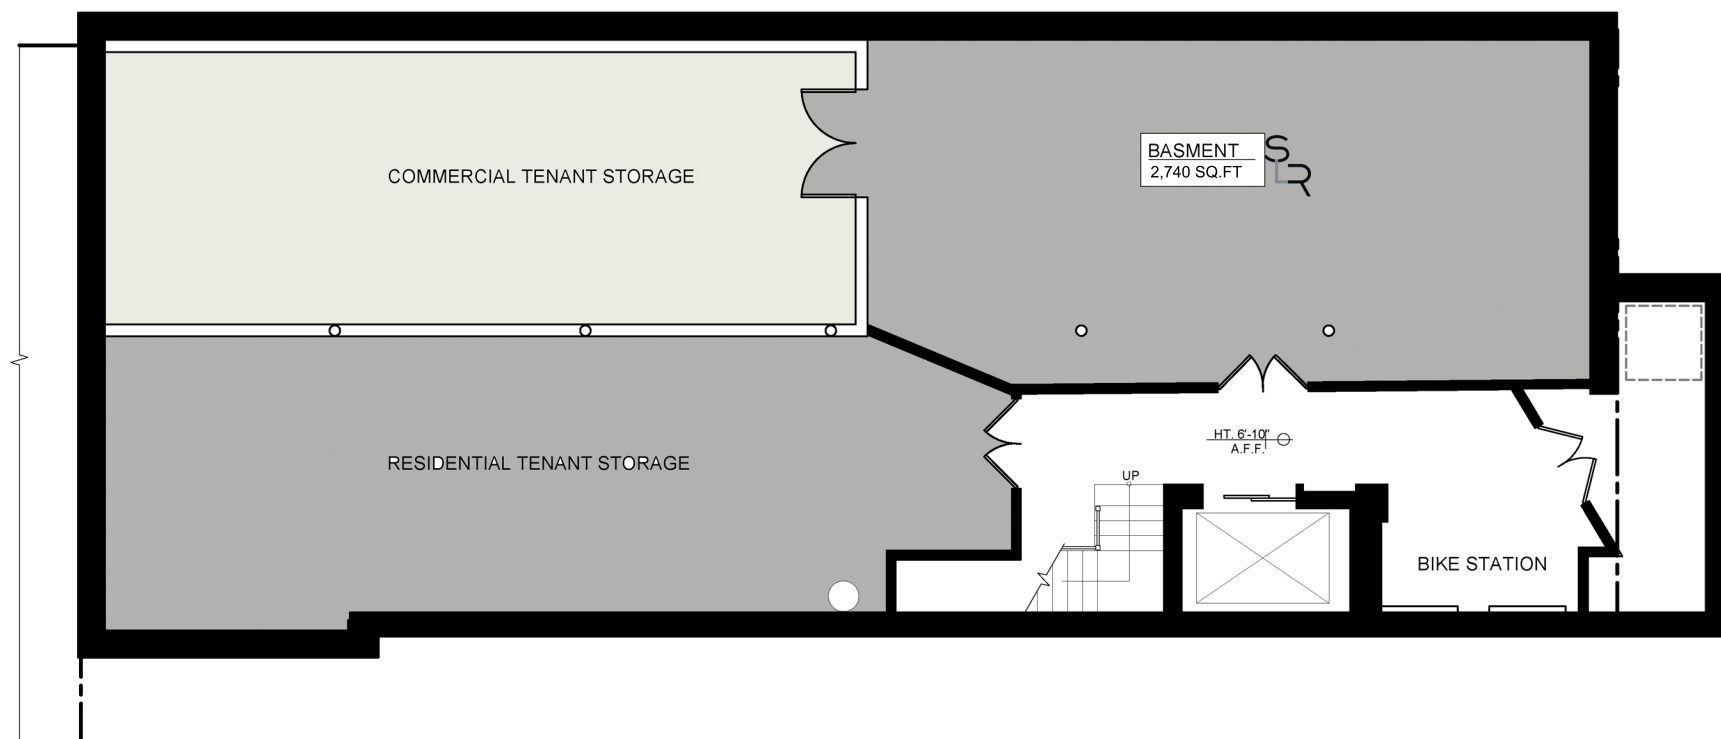

SILVERLINE
REALTY GROUP

1 FLOOR PLAN
Scale: 3/32"=1'-0"