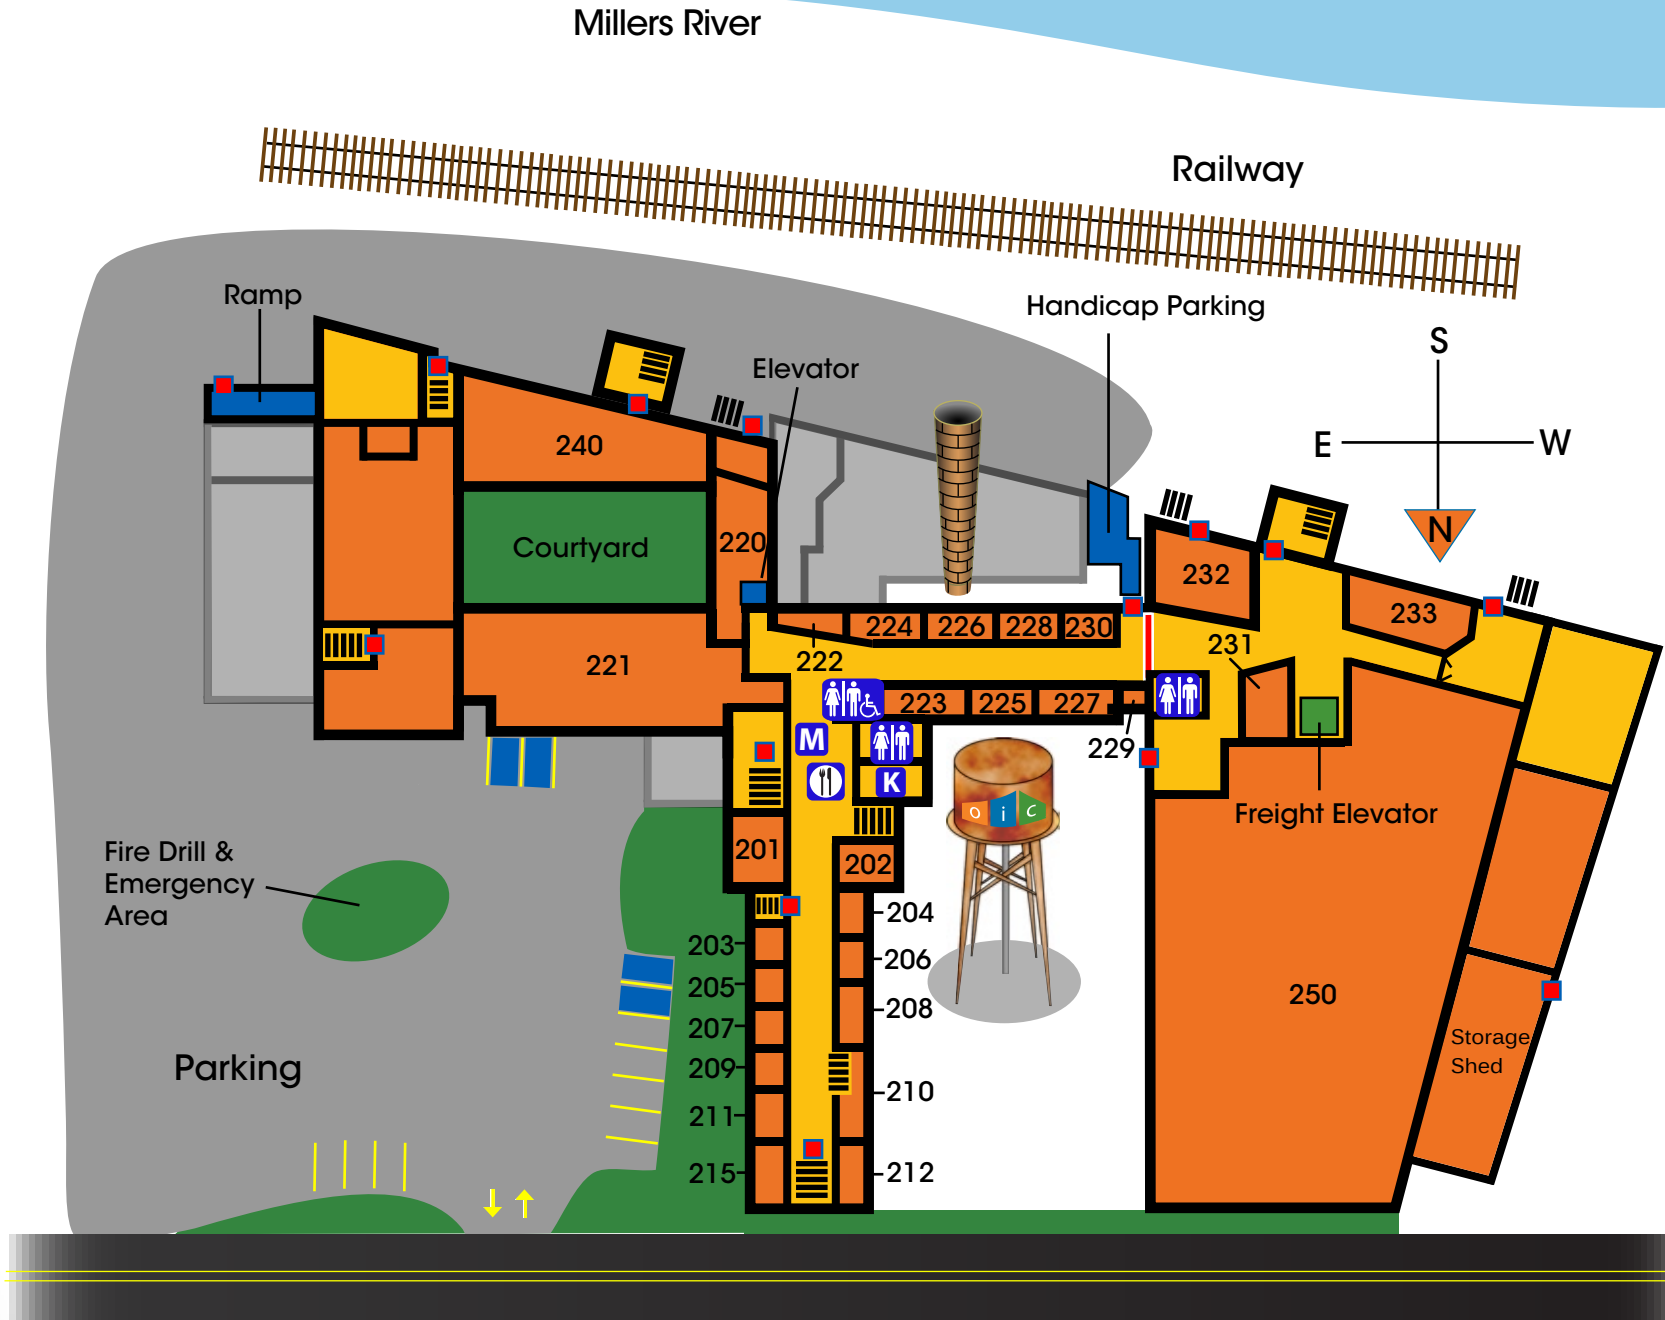

# Second Floor

## Legend

- Main Entrance
- ≡ Stairs
- K** Kitchen
- Entrances/Exits
- ♂ ♀ Restrooms
- ♂ ♀ ♿ Handicap Restrooms
- Common Areas
- ♂ ♀ ♿ Handicap Areas
- M** Historical Display
- Elevator
- ▬ Fire Wall & Door

131 West Main Street