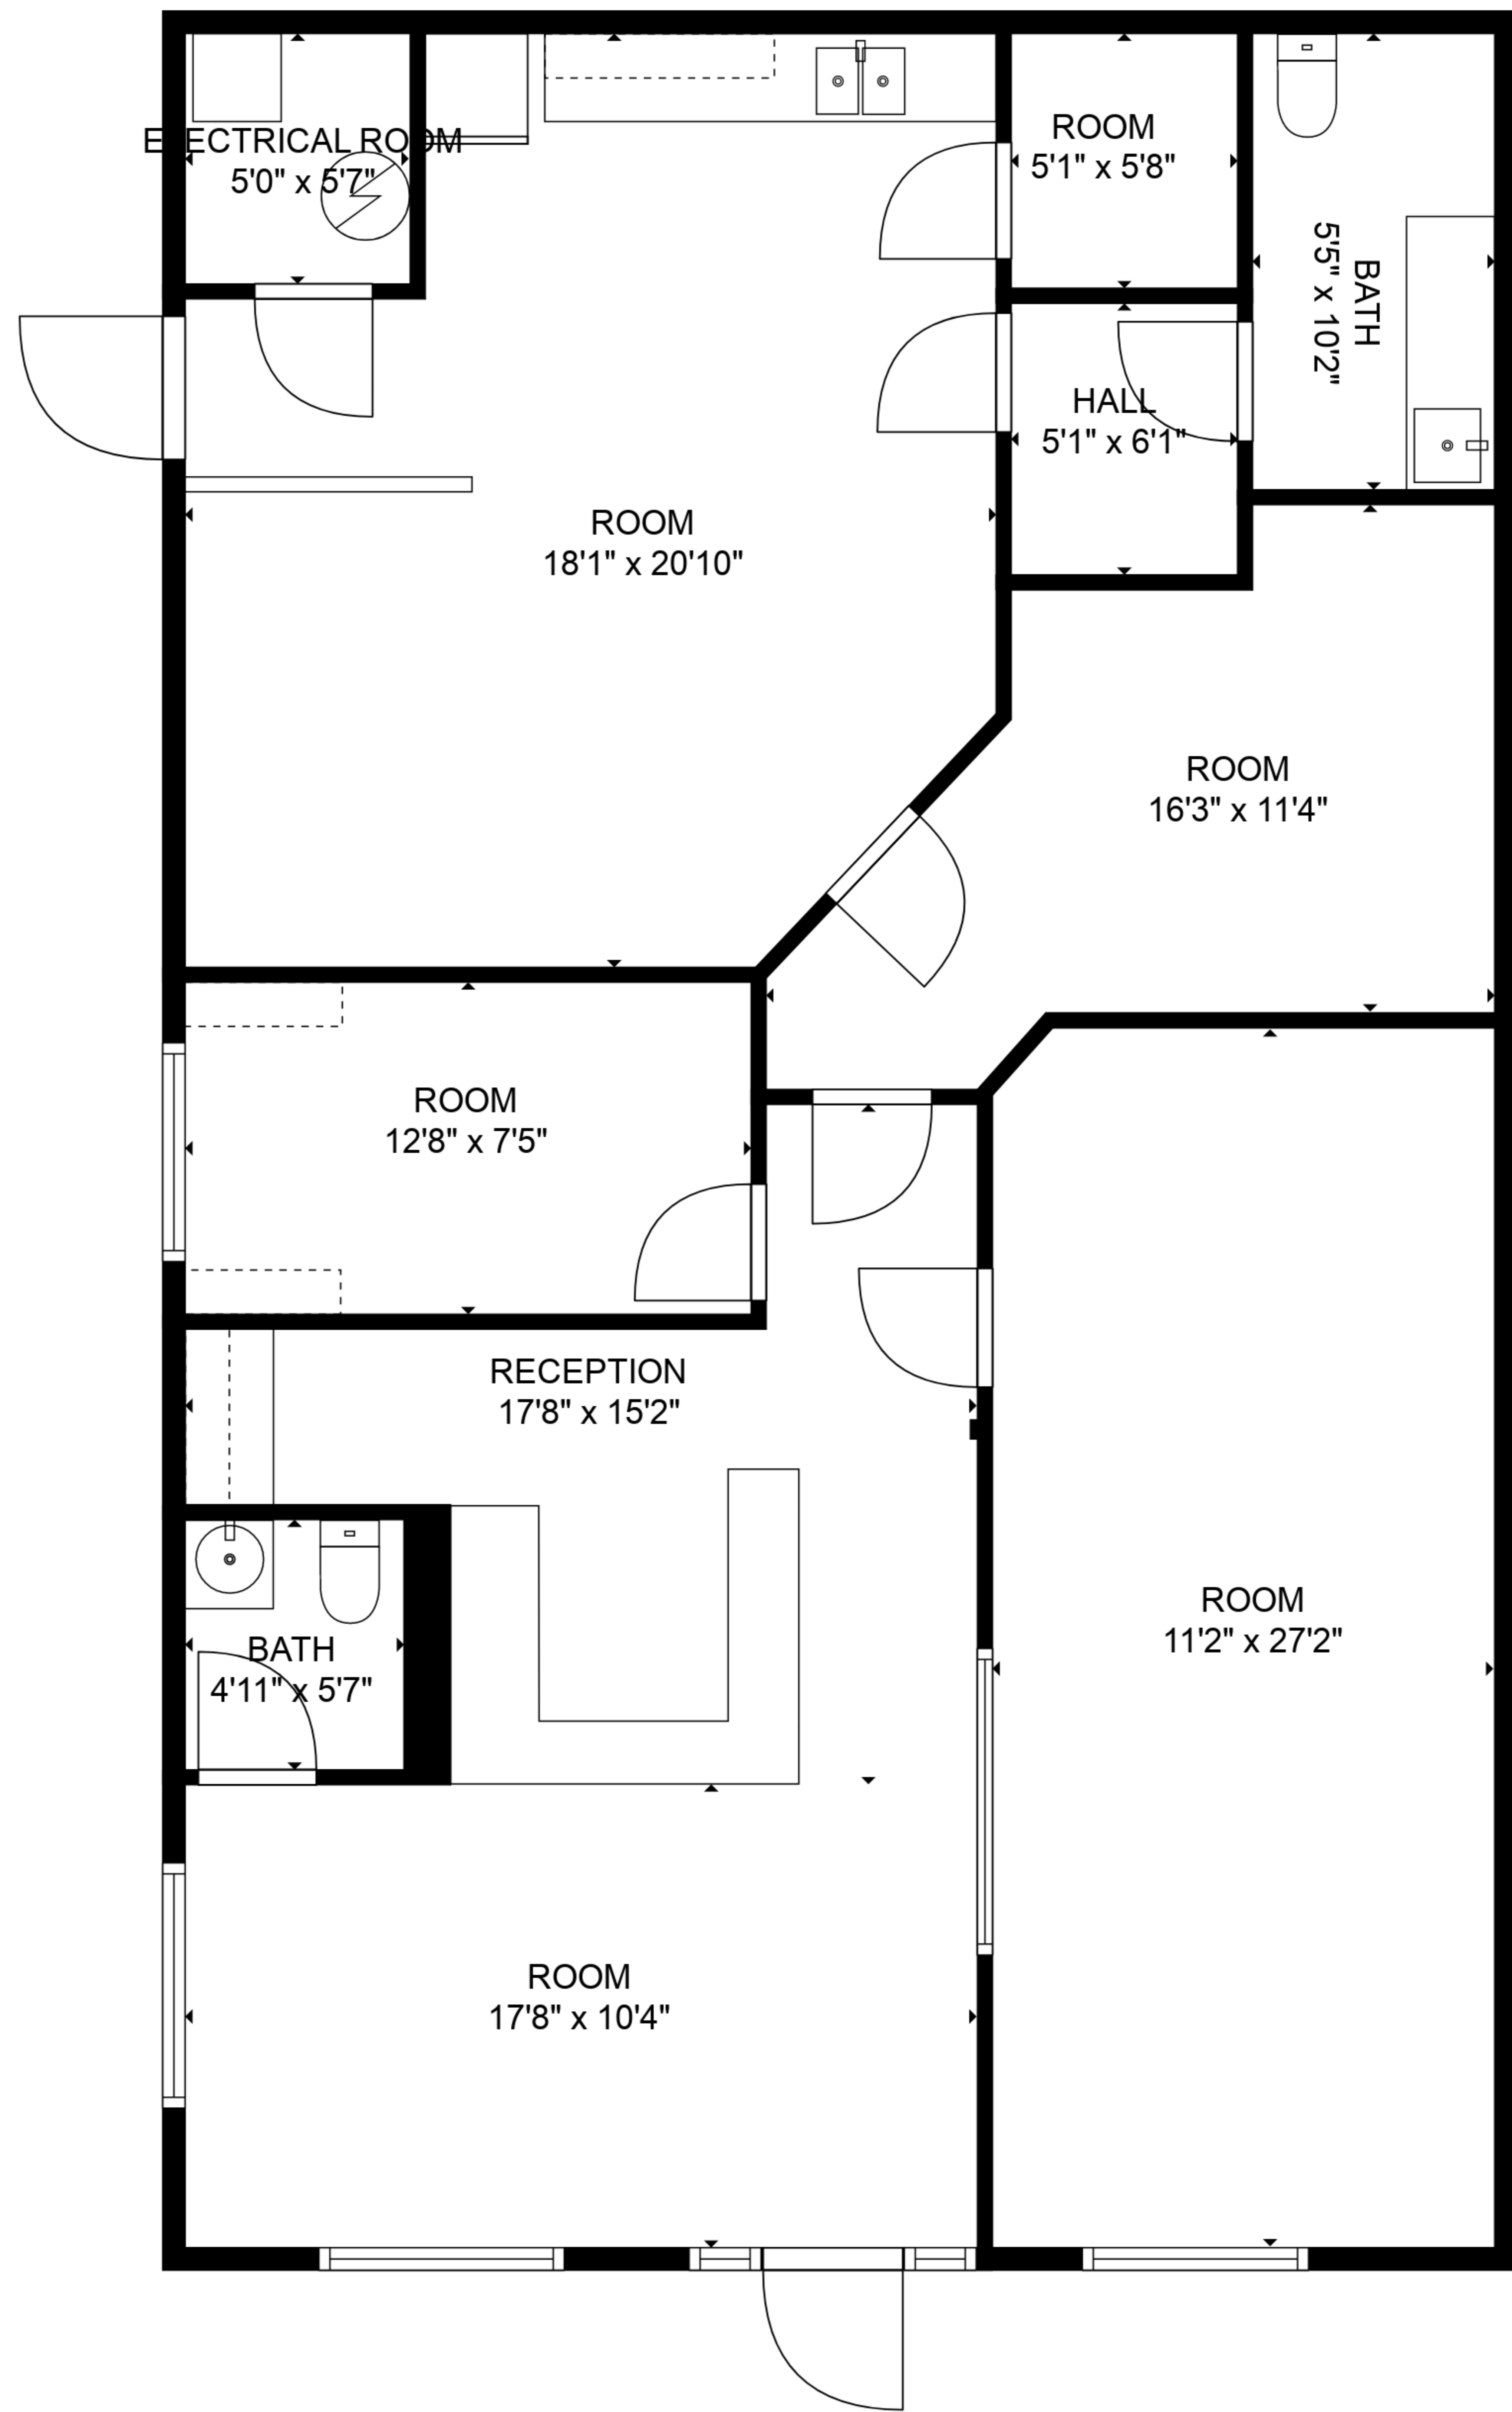

TOTAL: 1419 sq. ft

FLOOR 1: 1419 sq. ft

EXCLUDED AREAS: ELECTRICAL ROOM: 28 sq. ft

TOTAL: 1419 sq. ft

FLOOR 1: 1419 sq. ft

EXCLUDED AREAS: ELECTRICAL ROOM: 28 sq. ft