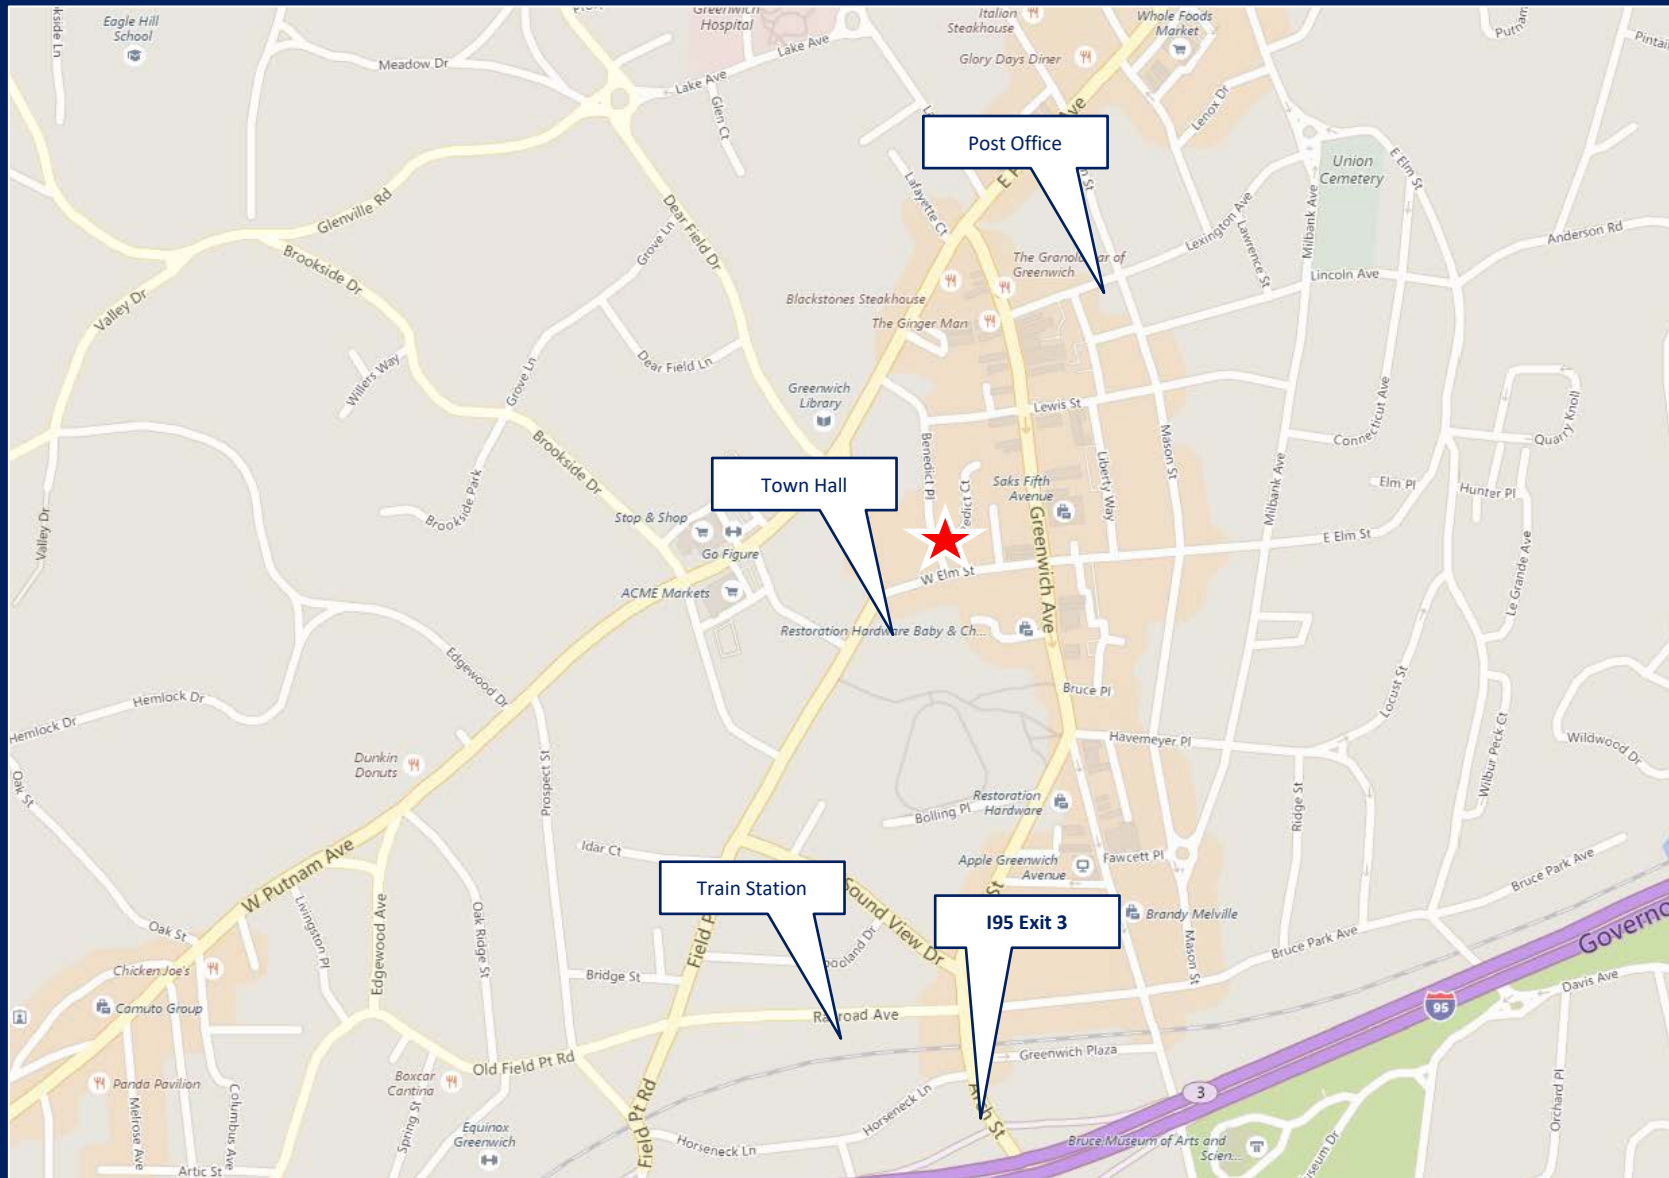

7 BENEDICT PLACE, GREENWICH, CONNECTICUT 06830

Contact: Bill Mason T. (203) 869-3300 C. (203) 253-0038
E. Bill@GreenwichCommercial.com