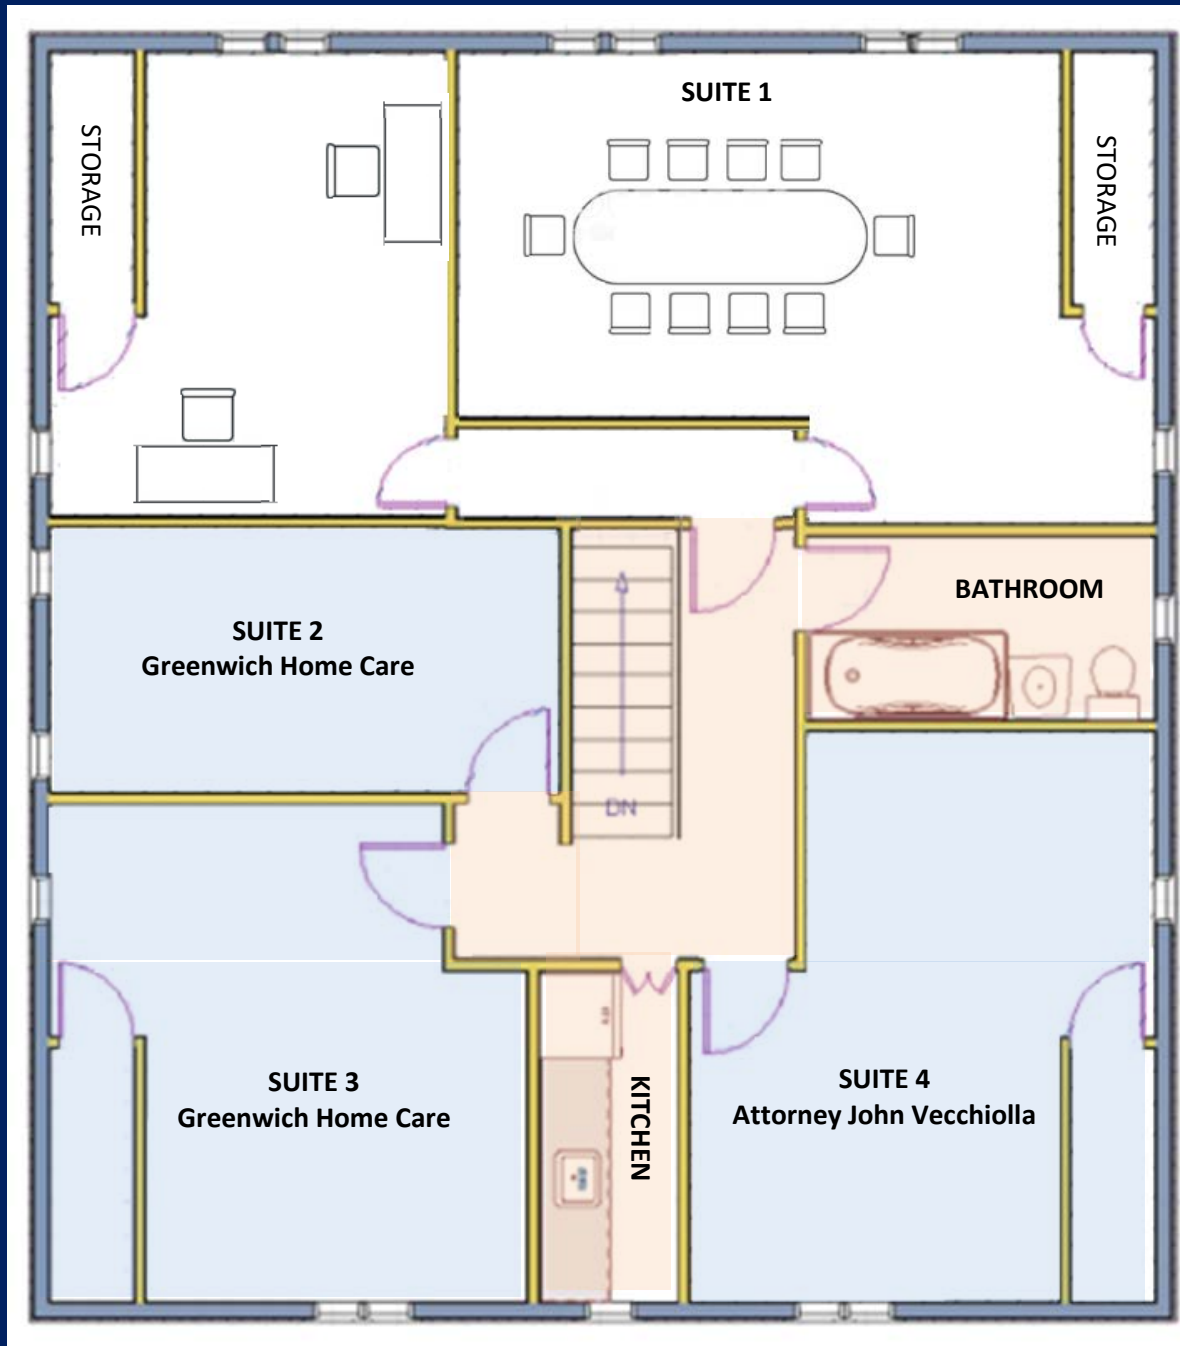

## 2 or 3 OFFICE SUITE

7 BENEDICT PLACE, GREENWICH, CONNECTICUT

- Central Downtown Location
- Walking Distance to Train Station
- Near Shops Restaurants, Post Office & Town Hall
- On Site Parking
- Galley Kitchen
- Flexible Lease Term

Two Office Configuration

7 BENEDICT PLACE, GREENWICH, CONNECTICUT 06830

Three Office Configuration